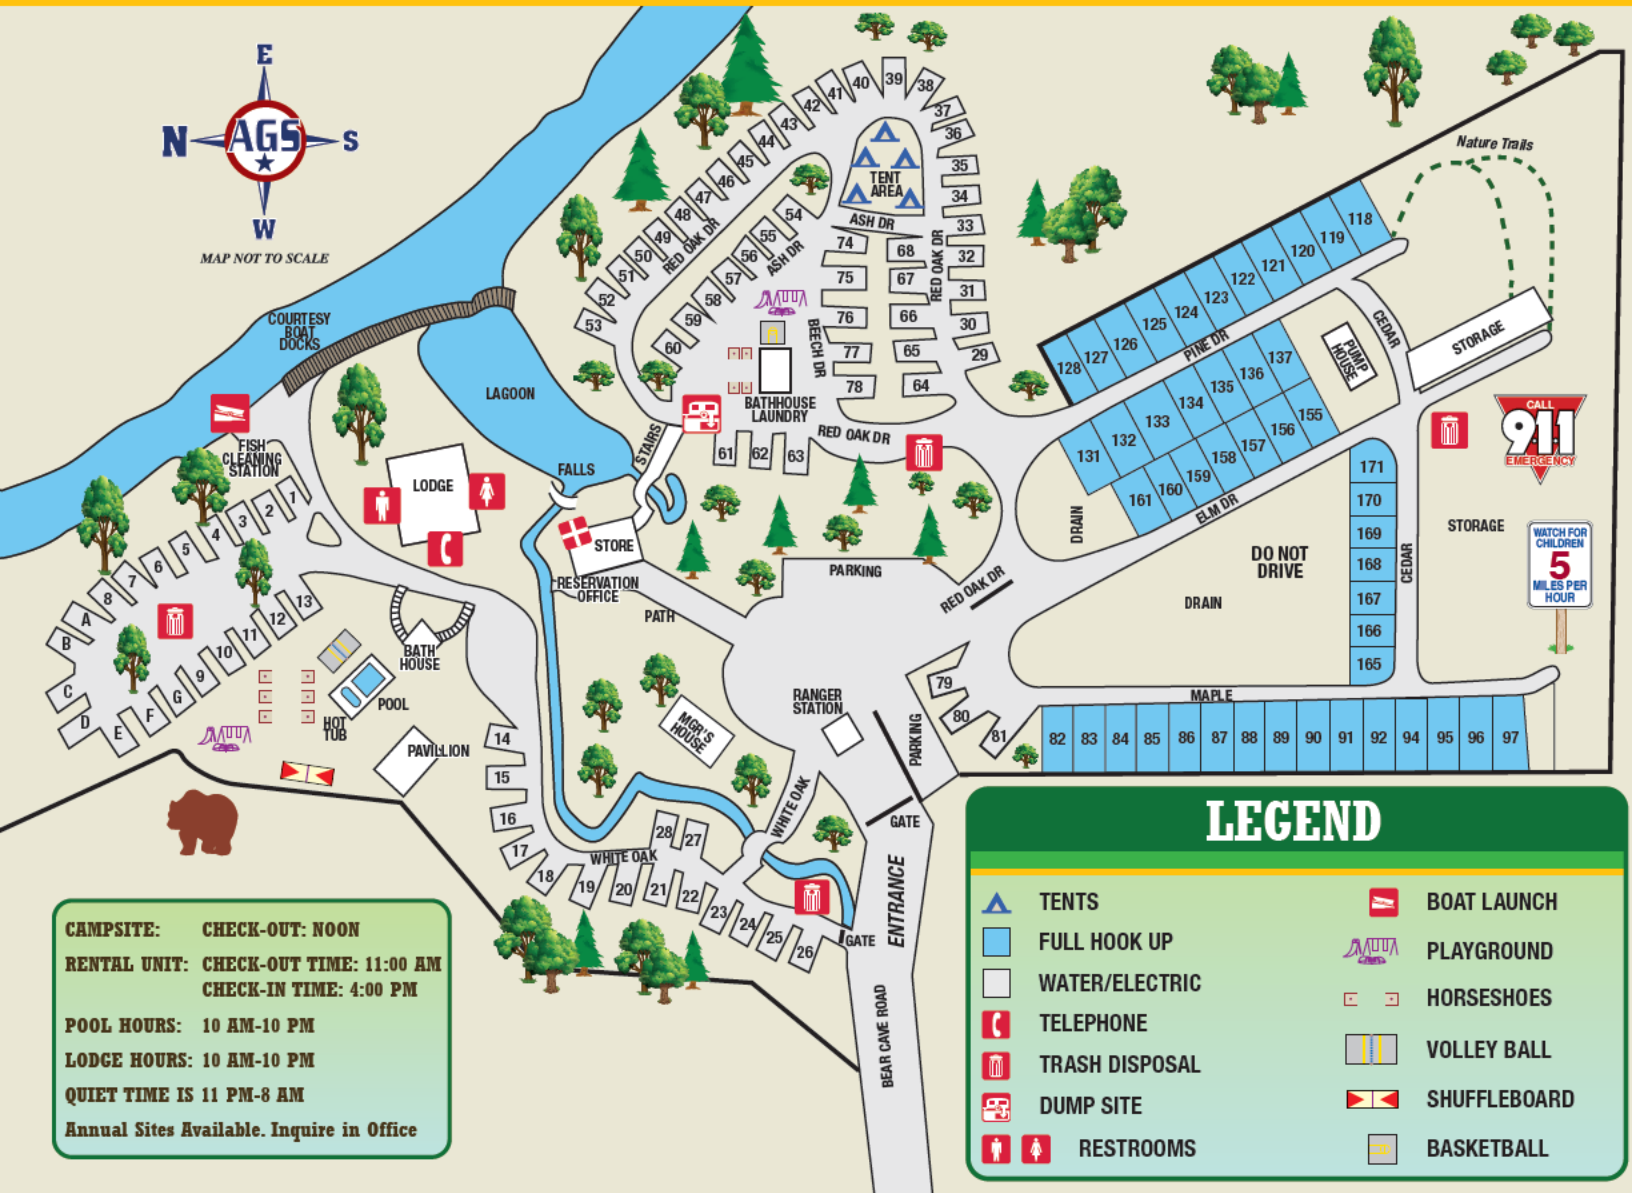

Wherever the road takes you, we're there!

Thousand Trails

Bear Cave RV Campground

CAMPSITE: CHECK-OUT: NOON
RENTAL UNIT: CHECK-OUT TIME: 11:00 AM
 CHECK-IN TIME: 4:00 PM
POOL HOURS: 10 AM-10 PM
LODGE HOURS: 10 AM-10 PM
QUIET TIME IS 11 PM-8 AM
 Annual Sites Available. Inquire in Office

LEGEND

	TENTS		BOAT LAUNCH
	FULL HOOK UP		PLAYGROUND
	WATER/ELECTRIC		HORSESHOES
	TELEPHONE		VOLLEY BALL
	TRASH DISPOSAL		SHUFFLEBOARD
	DUMP SITE		BASKETBALL
	RESTROOMS		

4085 Bear Cave Road | Buchanan, MI 49107
 269-695-3050 | Fax: 269-695-2442