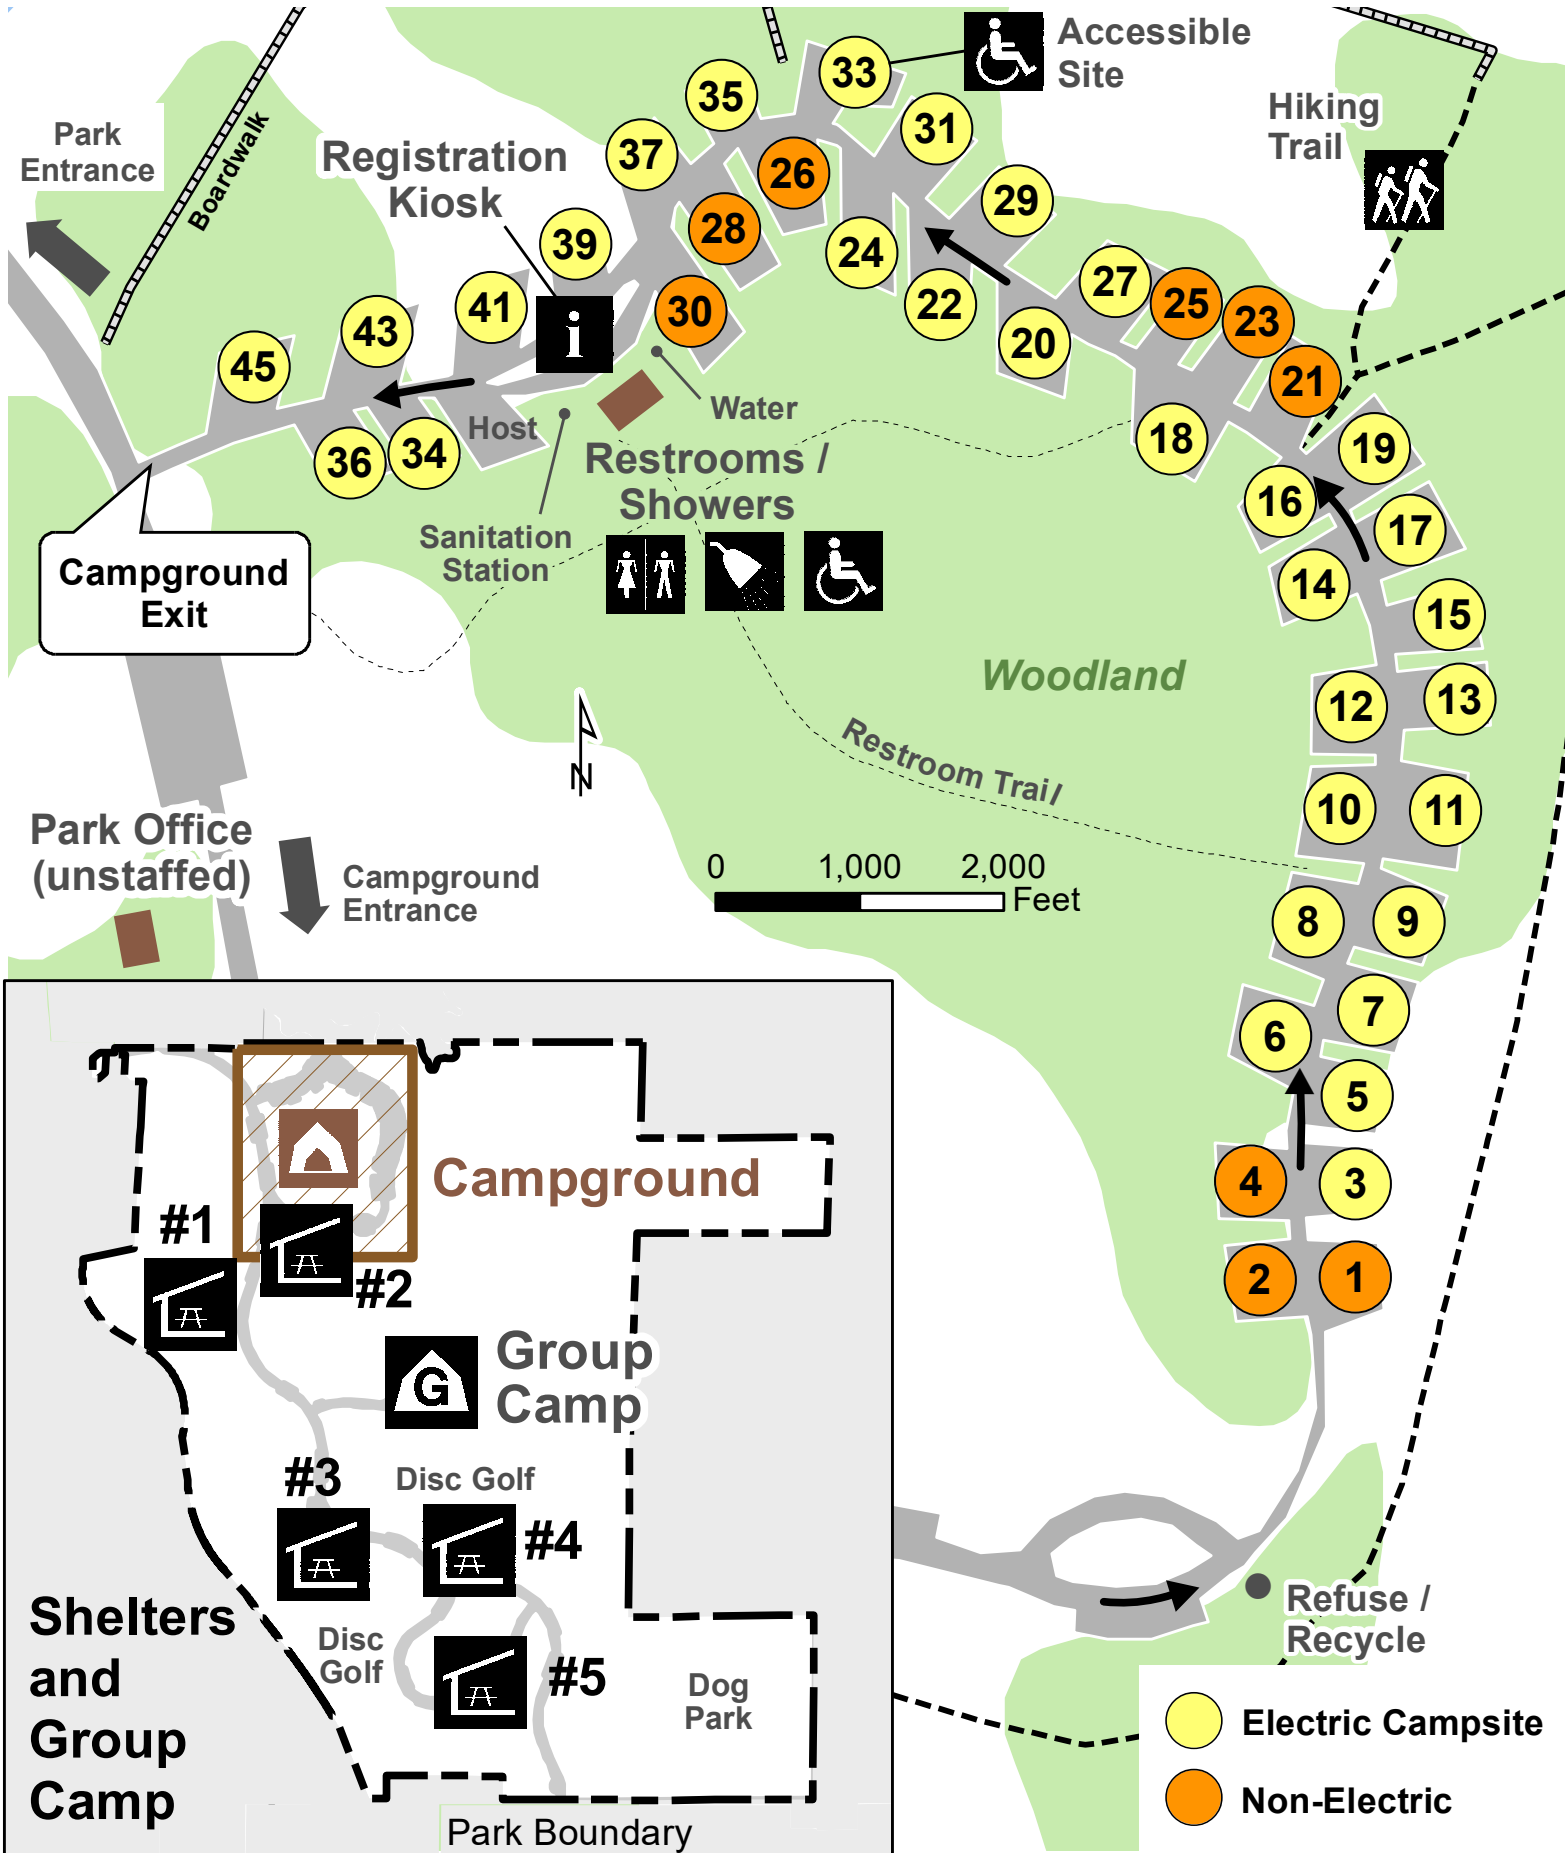

TOKEN CREEK COUNTY PARK CAMPGROUND

6200 Williamsburg Way
DeForest, WI 53532

- Electric Campsite
- Non-Electric