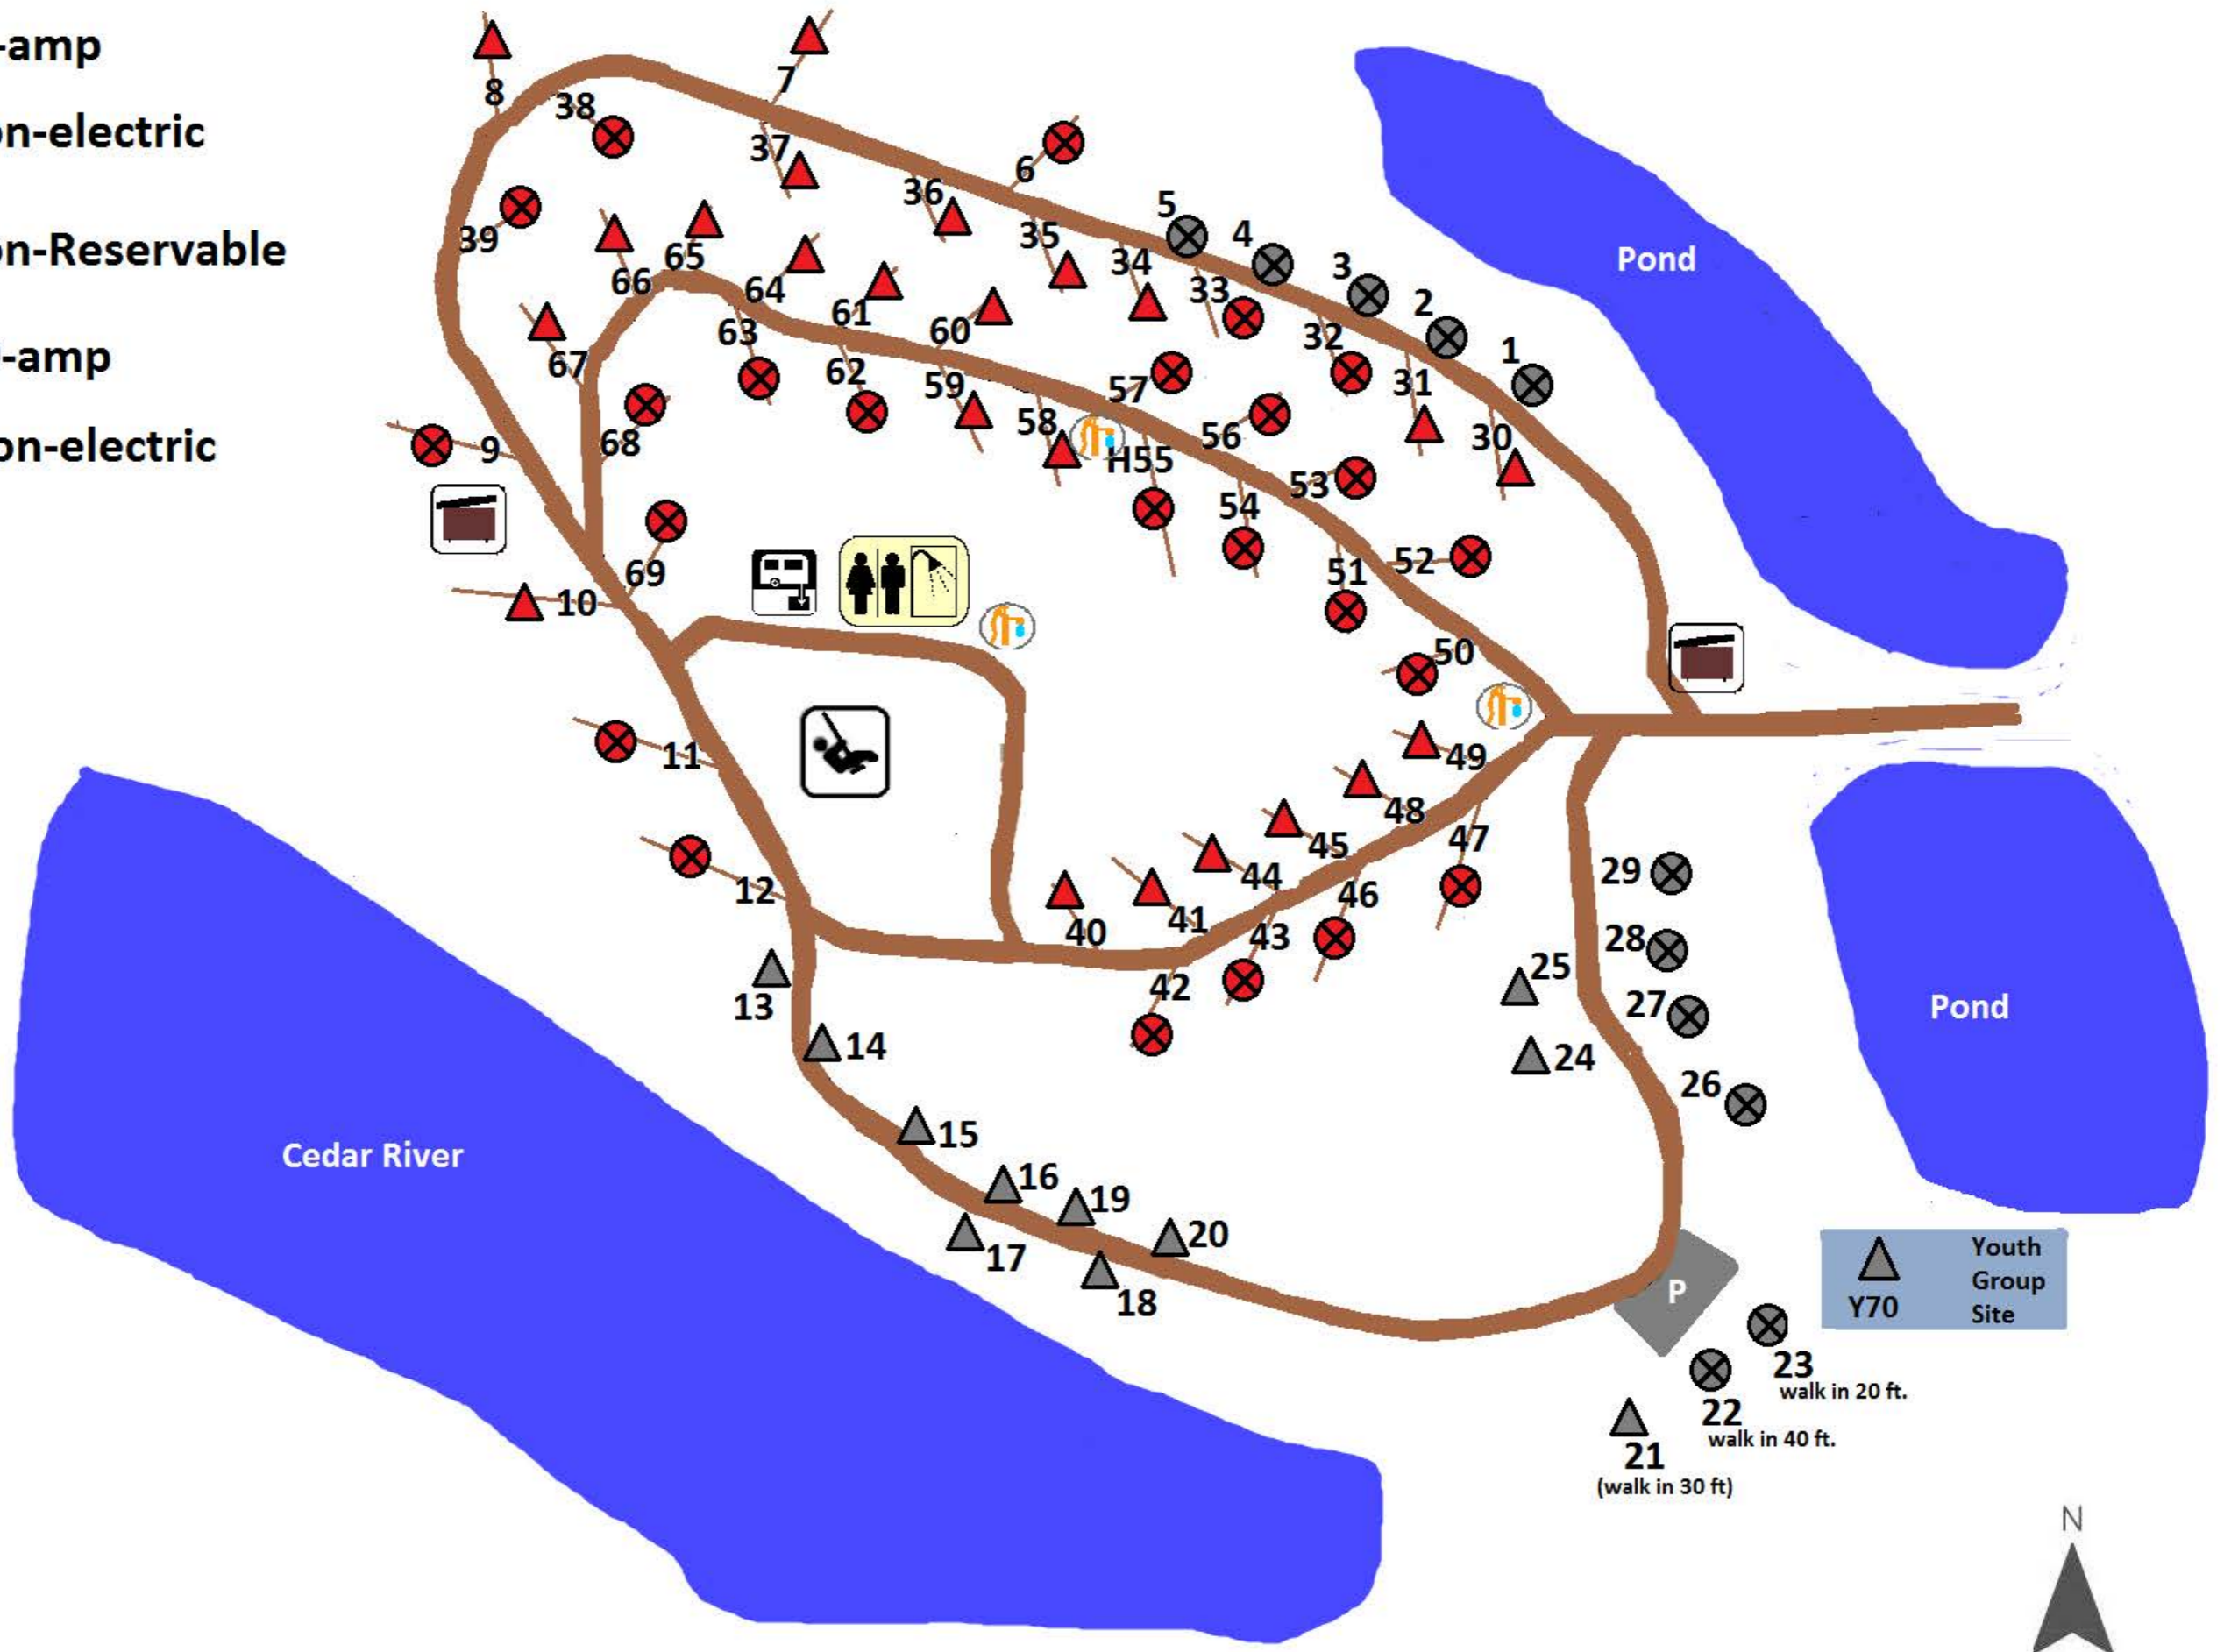

George Wyth State Park

George Wyth Campground

-  Reservable
-  50-amp
-  Non-electric
-  Non-Reservable
-  50-amp
-  Non-electric

 Youth Group Site
Y70

 21
(walk in 30 ft)

 22
walk in 40 ft.

 23
walk in 20 ft.