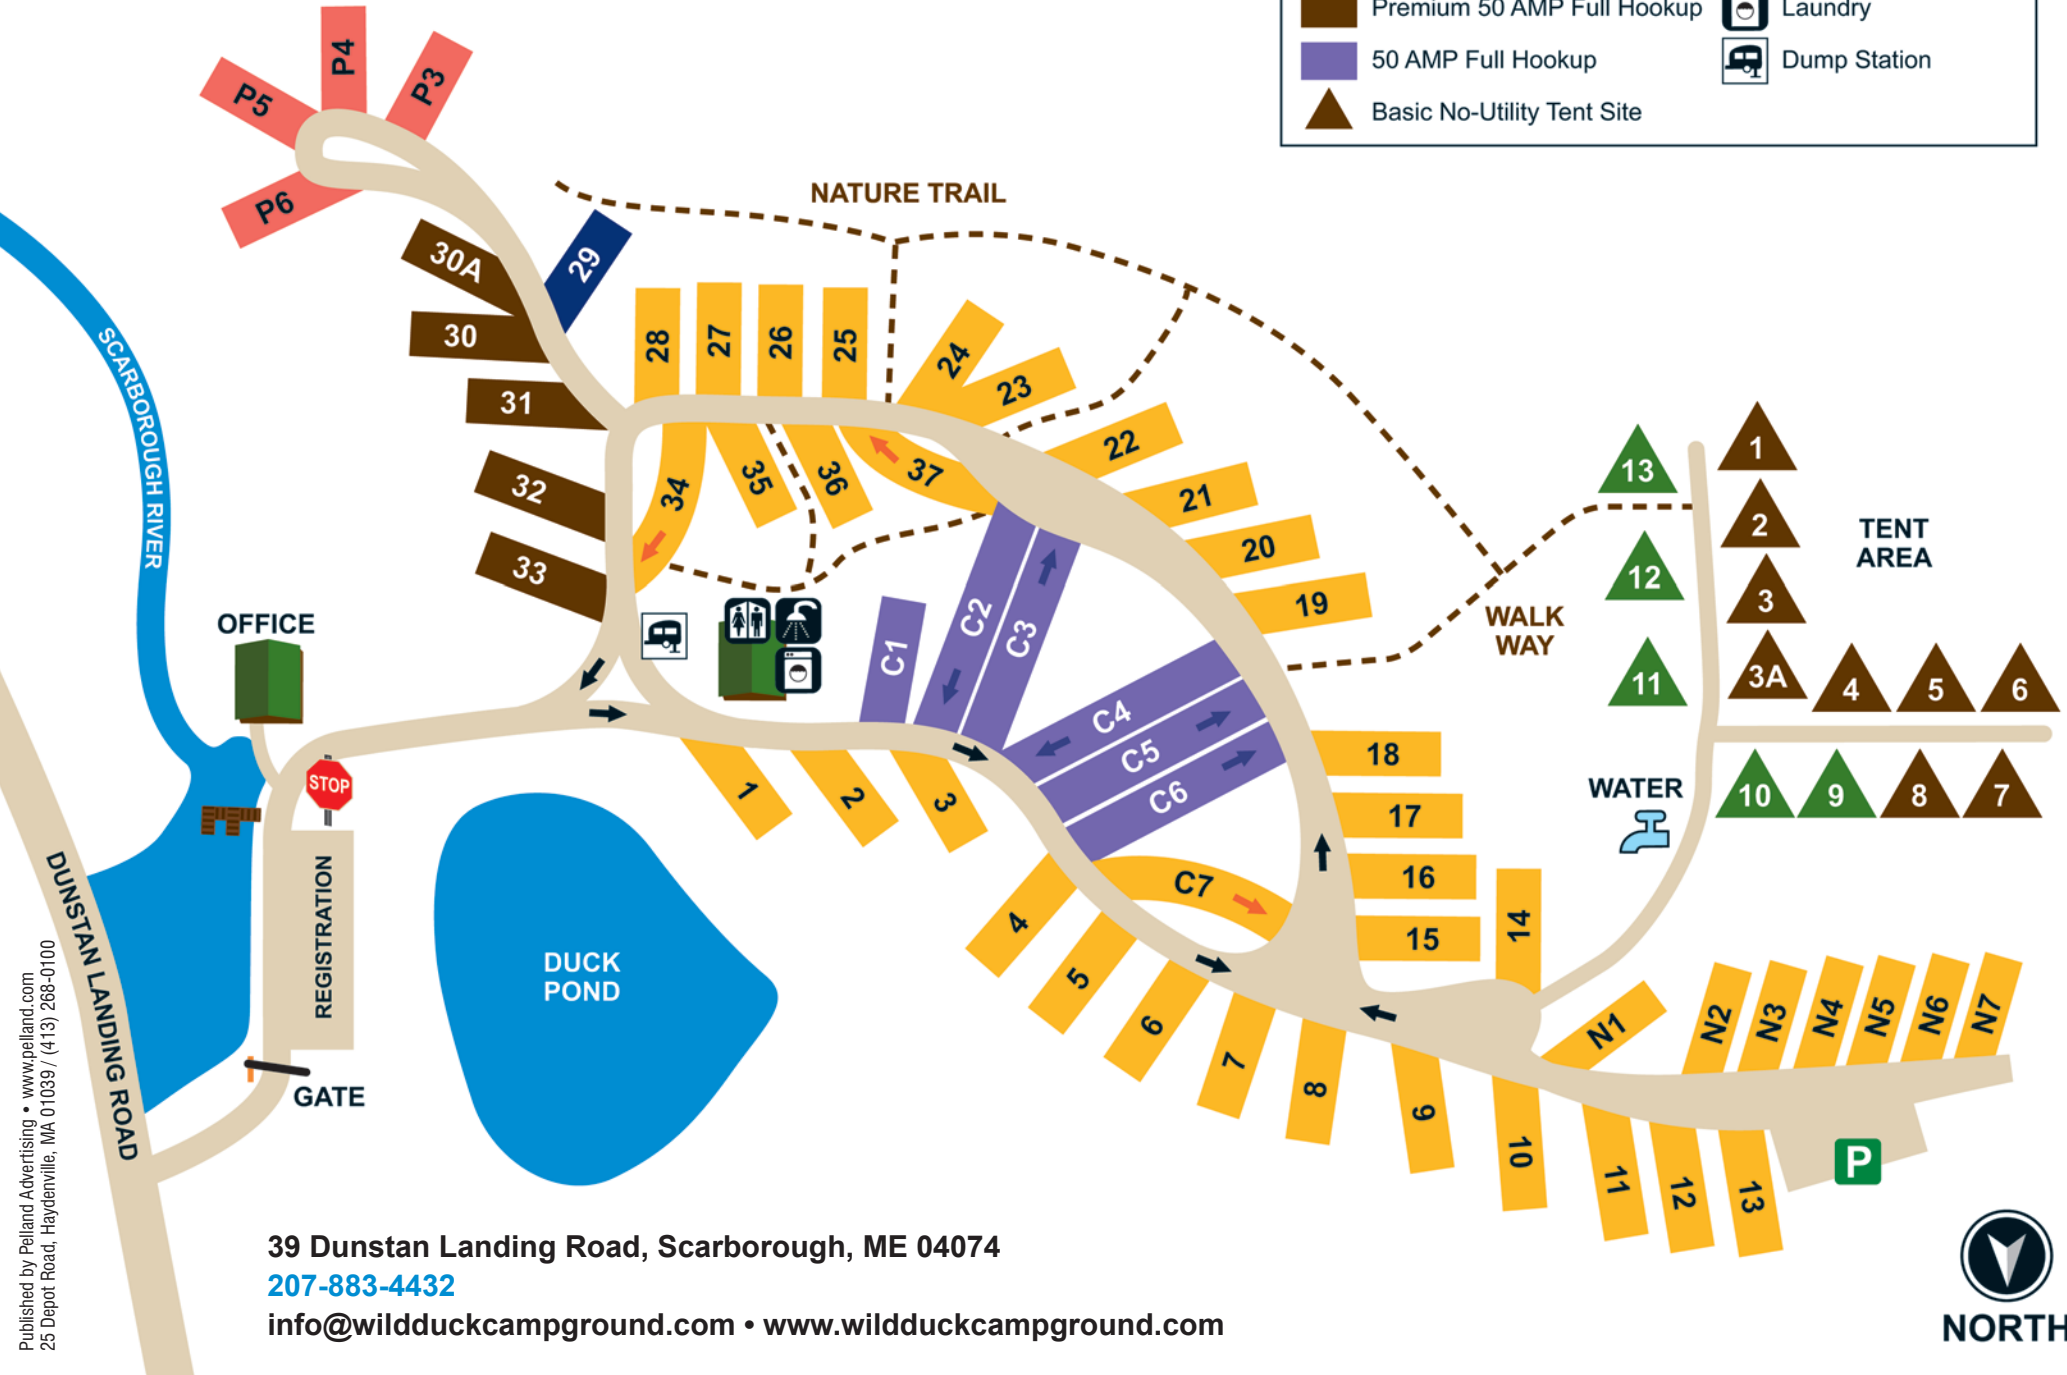

WILD DUCK

ADULT CAMPGROUND & RV PARK

	30 AMP Full Hookup		Tent Site with Electric
	Water/Electric only, 30 AMP		Restrooms
	Water/Electric, 20 AMP		Showers
	Premium 50 AMP Full Hookup		Laundry
	50 AMP Full Hookup		Dump Station
	Basic No-Utility Tent Site		

39 Dunstan Landing Road, Scarborough, ME 04074

207-883-4432

info@wildduckcampground.com • www.wildduckcampground.com

NORTH

Published by Pelland Advertising • www.pelland.com
25 Depot Road, Haydenville, MA 01039 / (413) 268-0100