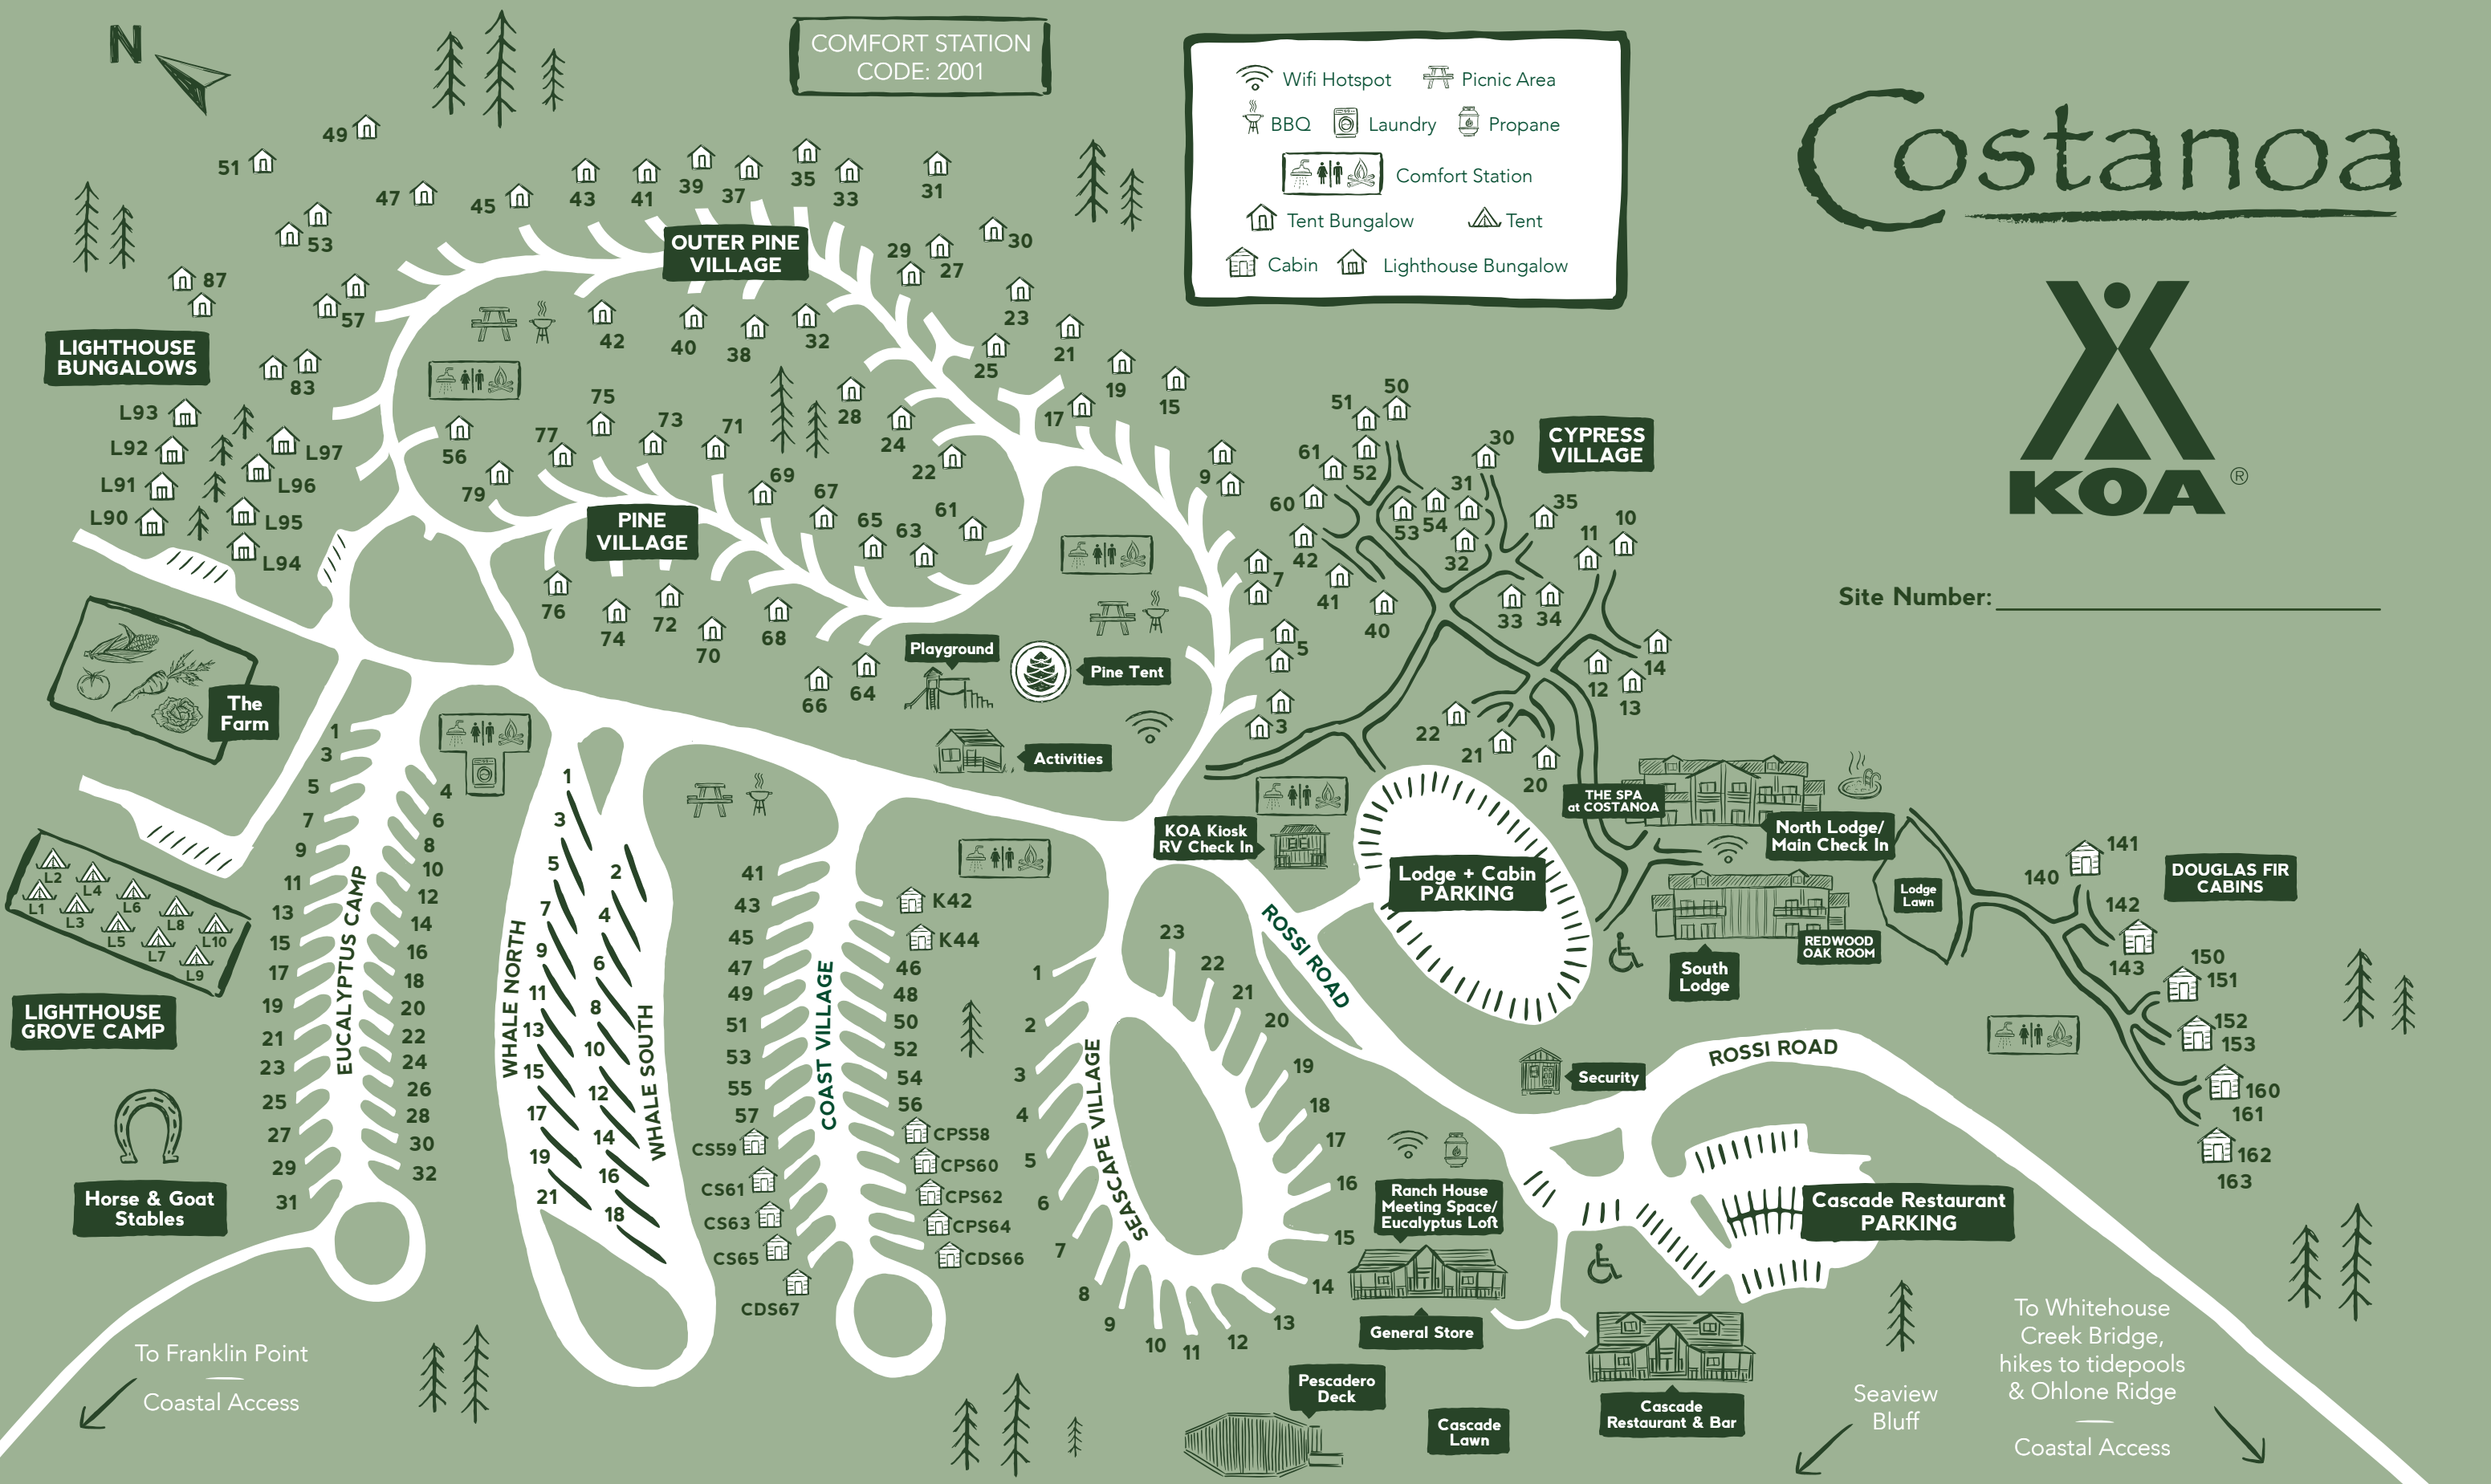

COMFORT STATION  
CODE: 2001

Wifi Hotspot    Picnic Area  
 BBQ    Laundry    Propane  
 Comfort Station  
 Tent Bungalow    Tent  
 Cabin    Lighthouse Bungalow

# Costanoa

Site Number: \_\_\_\_\_

To Whitehouse  
Creek Bridge,  
hikes to tidepools  
& Ohlone Ridge  
Coastal Access