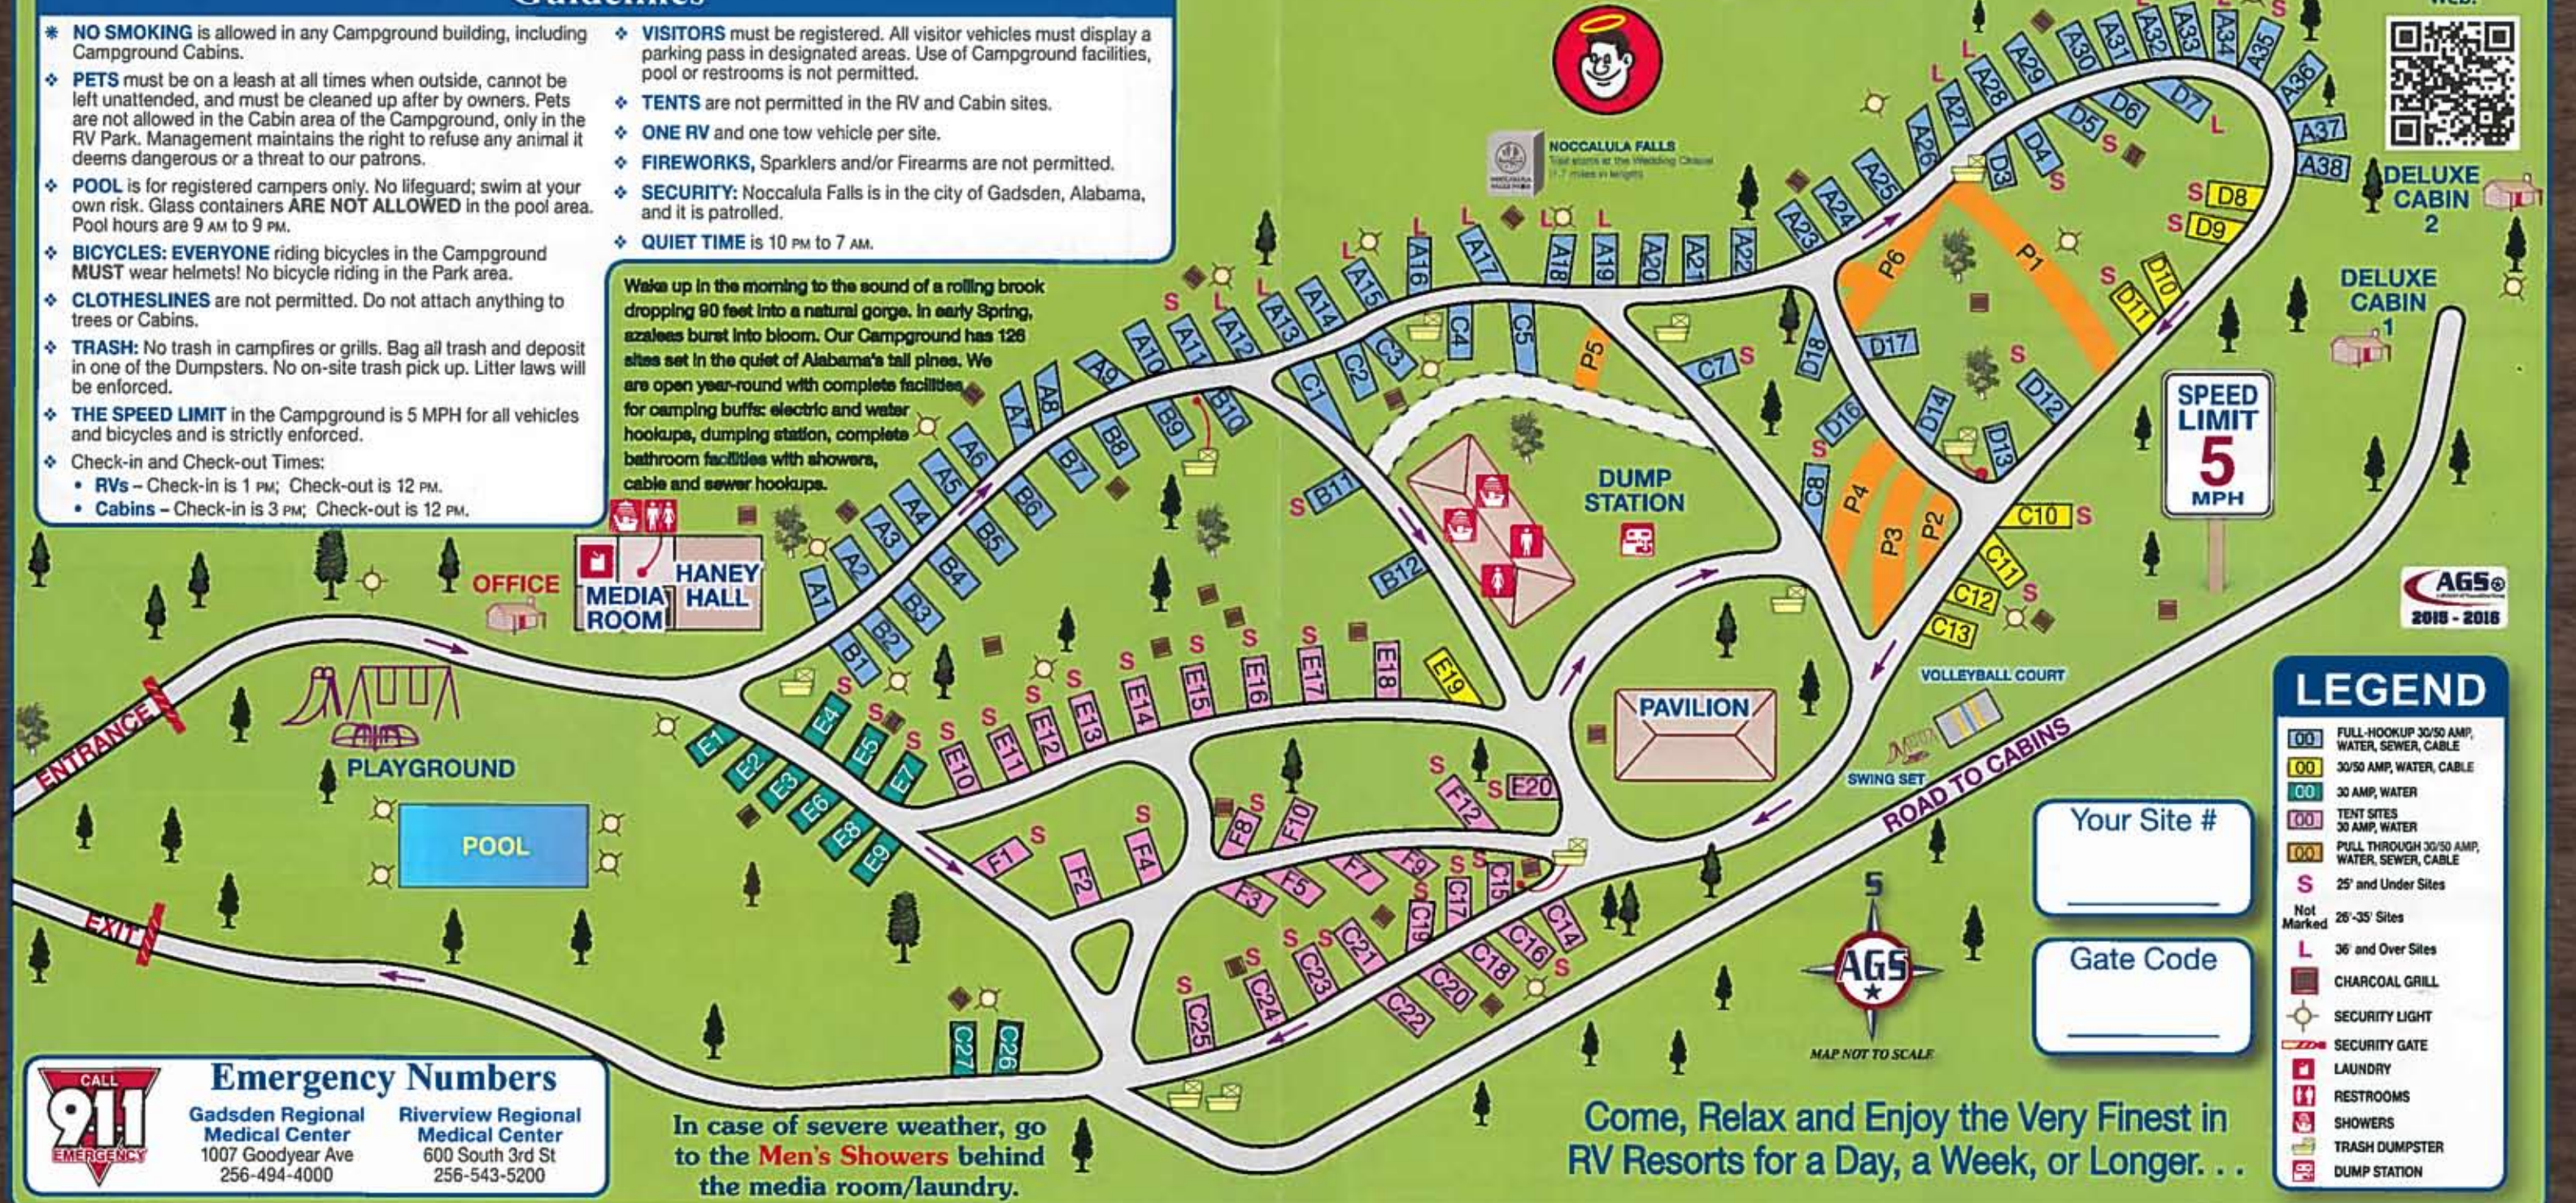

Wake up in the morning to the sound of a rolling brook dropping 90 feet into a natural gorge. In early Spring, azaleas burst into bloom. Our Campground has 128 sites set in the quiet of Alabama's tall pines. We are open year-round with complete facilities for camping buffs: electric and water hookups, dumping station, complete bathroom facilities with showers, cable and sewer hookups.

Exit 188 on I-59 to Highway 211 South

Visit us on the Web!

SPEED LIMIT 5 MPH

AGS 2015 - 2018

LEGEND

- 00 FULL-HOOKUP 30/50 AMP, WATER, SEWER, CABLE
- 00 30/50 AMP, WATER, CABLE
- 00 30 AMP, WATER
- 00 TENT SITES 30 AMP, WATER
- 00 PULL THROUGH 30/50 AMP, WATER, SEWER, CABLE
- S 25' and Under Sites
- Not Marked 26'-35' Sites
- L 36' and Over Sites
- CHARCOAL GRILL
- SECURITY LIGHT
- SECURITY GATE
- LAUNDRY
- RESTROOMS
- SHOWERS
- TRASH DUMPSTER
- DUMP STATION