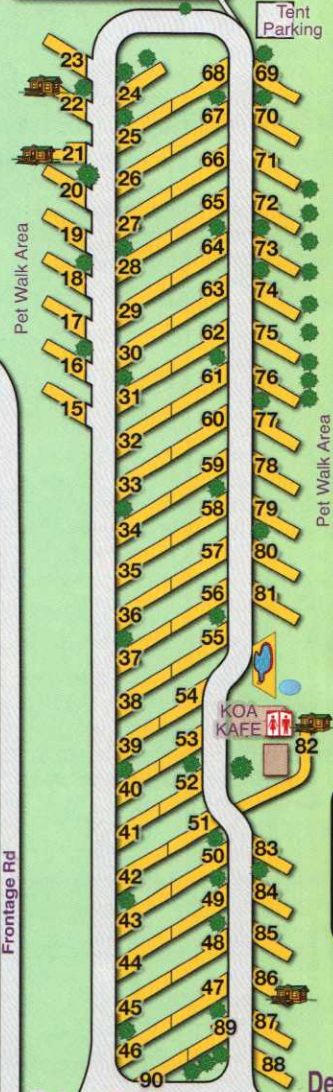

Site #

Gate Code

Access code  
Bathroom

MEN	WOMEN
-----	-------

### GPS Location

LAT. ....30.10411  
 LONG. .... -97.32418

✓ **WE ARE IN BASTROP COUNTY IN THE CENTRAL TIME ZONE**

Hwy 21 71 East

Frontage Rd to Hwy 21 71 West

Entrance Ramp to 21 71 East

Frontage Rd

Fishing Deck

Pet Walk Area

Colorado River

MAP NOT TO SCALE

Tent Parking

Entrance Gate

Departure Gate

Community Room  
 Bike Rentals (\$)  
 Firewood  
 Office Check-in

Smith Street

Use Smith for Hwy 21 71 West.  
 Stay on Frontage Rd

Eskew Street

Use Eskew for Hwy 21 71 East