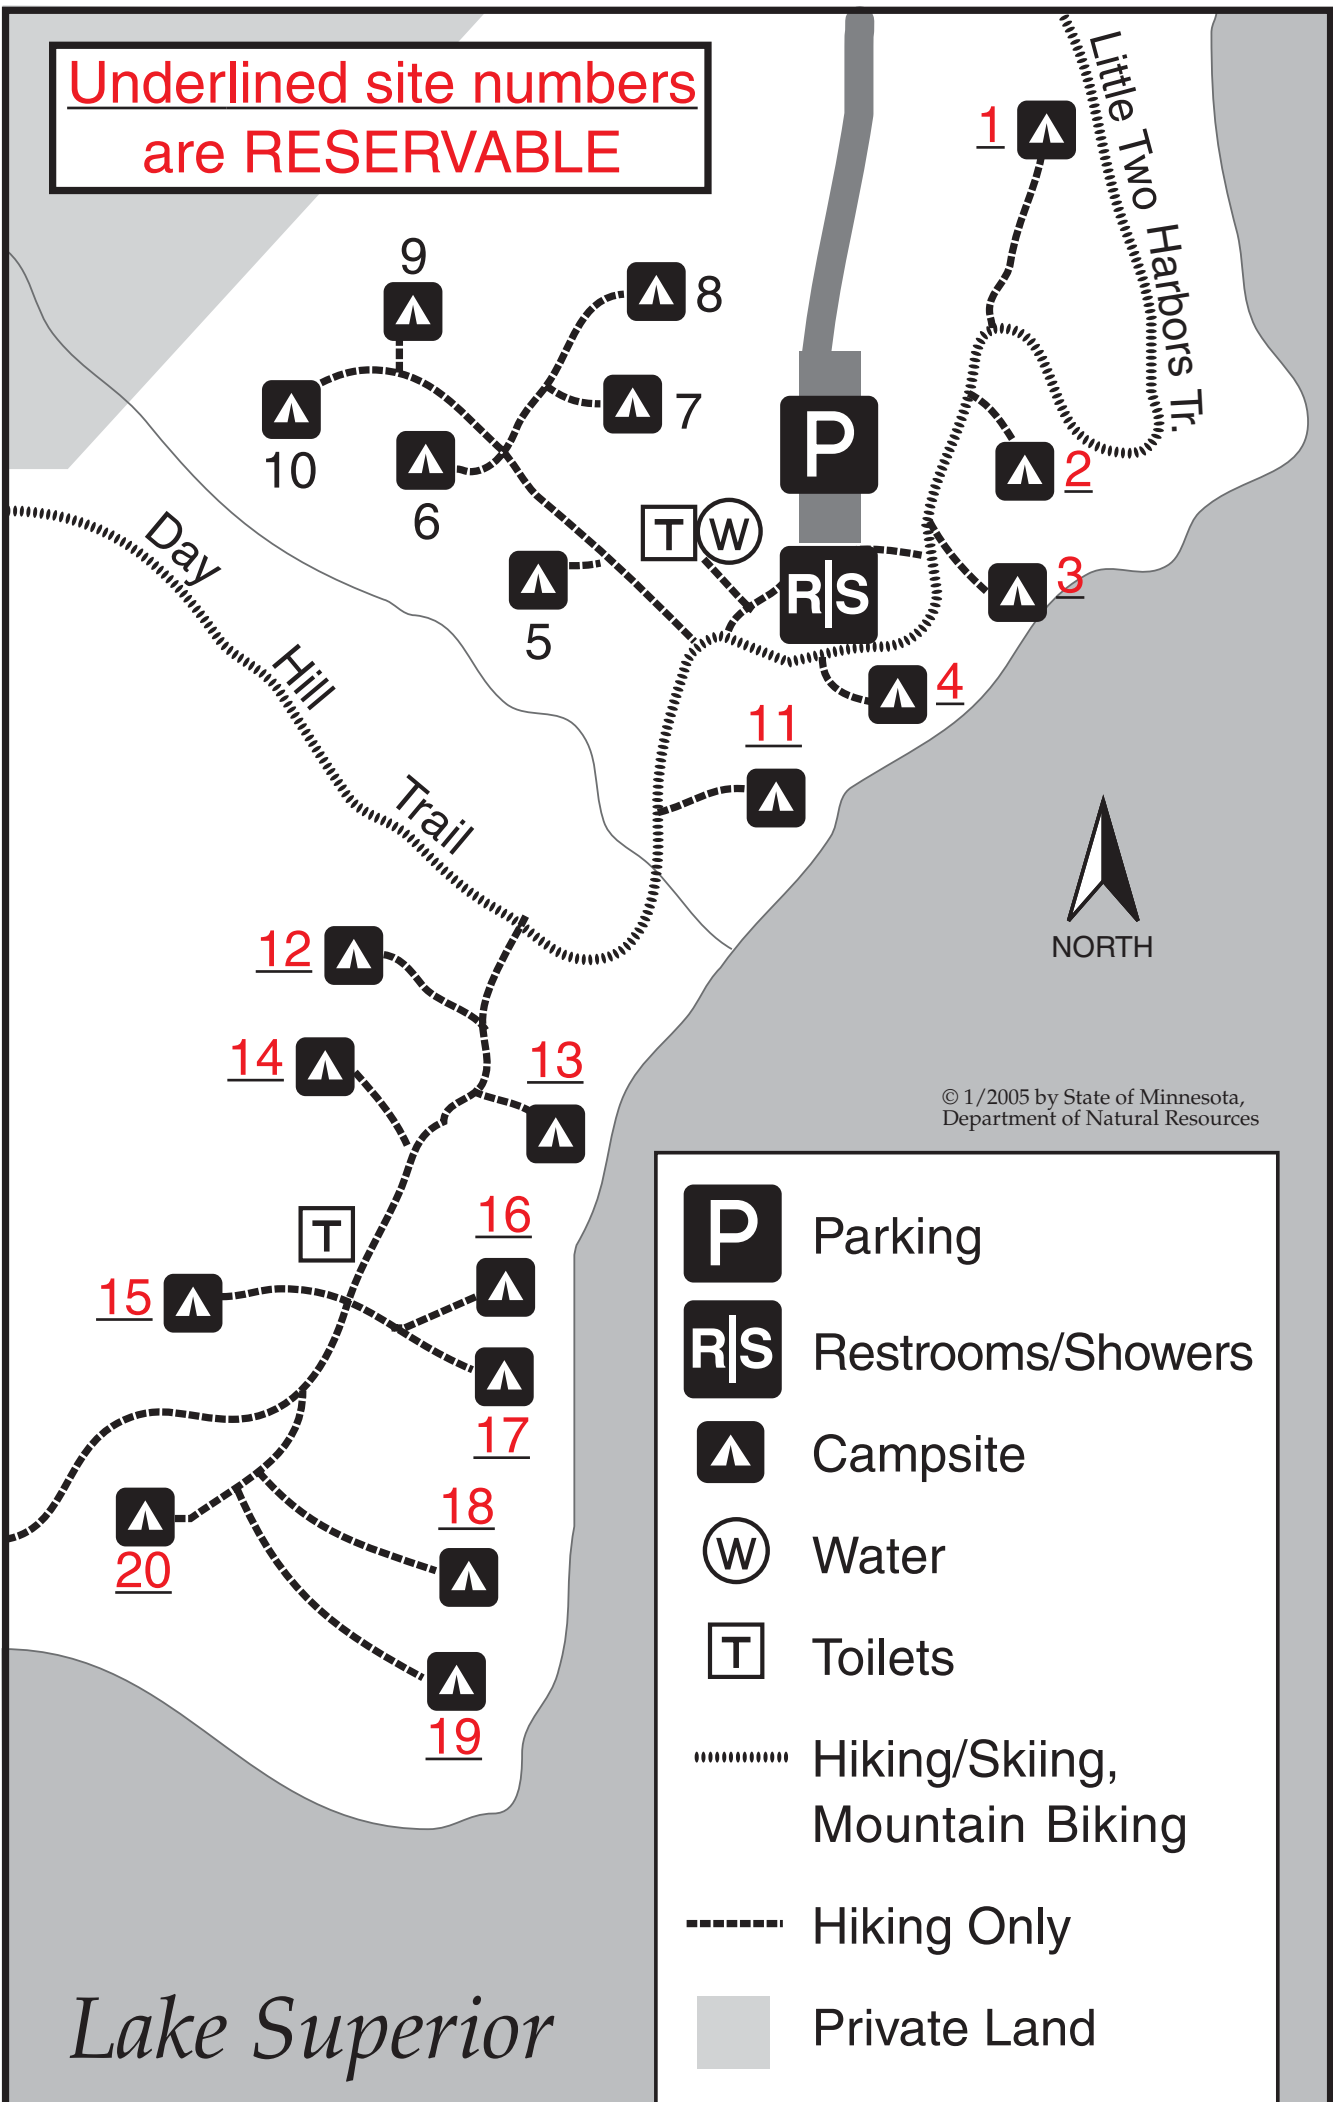

Underlined site numbers  
are RESERVABLE

Lake Superior

## CART-IN CAMPGROUND

**Cart-in sites** are 1-4 blocks from parking lot.

*(Backpack sites are shown on the main map.)*