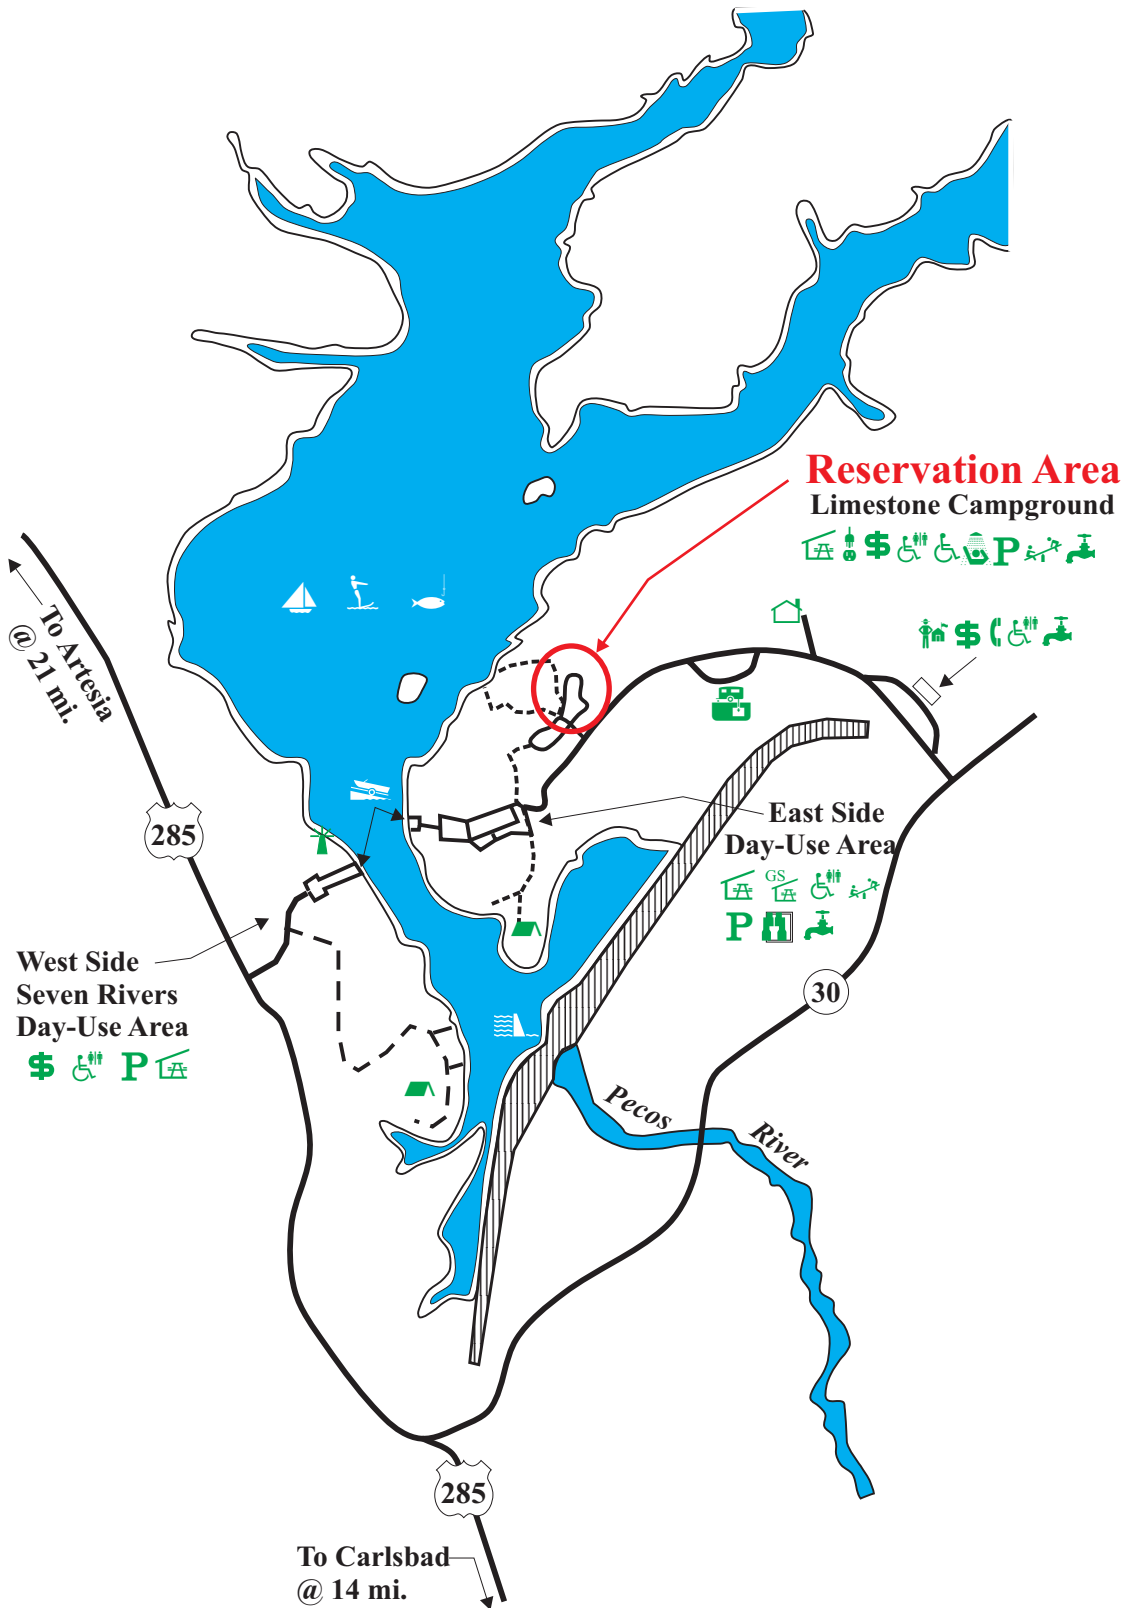

Brantley Lake State Park

Legend		N
	...Park Office	↑
	...Park Residence	
	...Pay Station	
	...Shelter\Table	
	...Group Shelter	
	...Dump Station	
	...Electrical Hookups	
	...Water Hydrant	
	...Rest Rooms	
	...Showers	
	...Public Phone	
	...Parking	
	...Boat Ramp	
	...Fishing	
	...Boating	
	...Water Skiing	
	...Tent Camping	
	...Playground	
	...Scenic Overlook	
	...Brantley Dam	
	...Wind Warning Light	