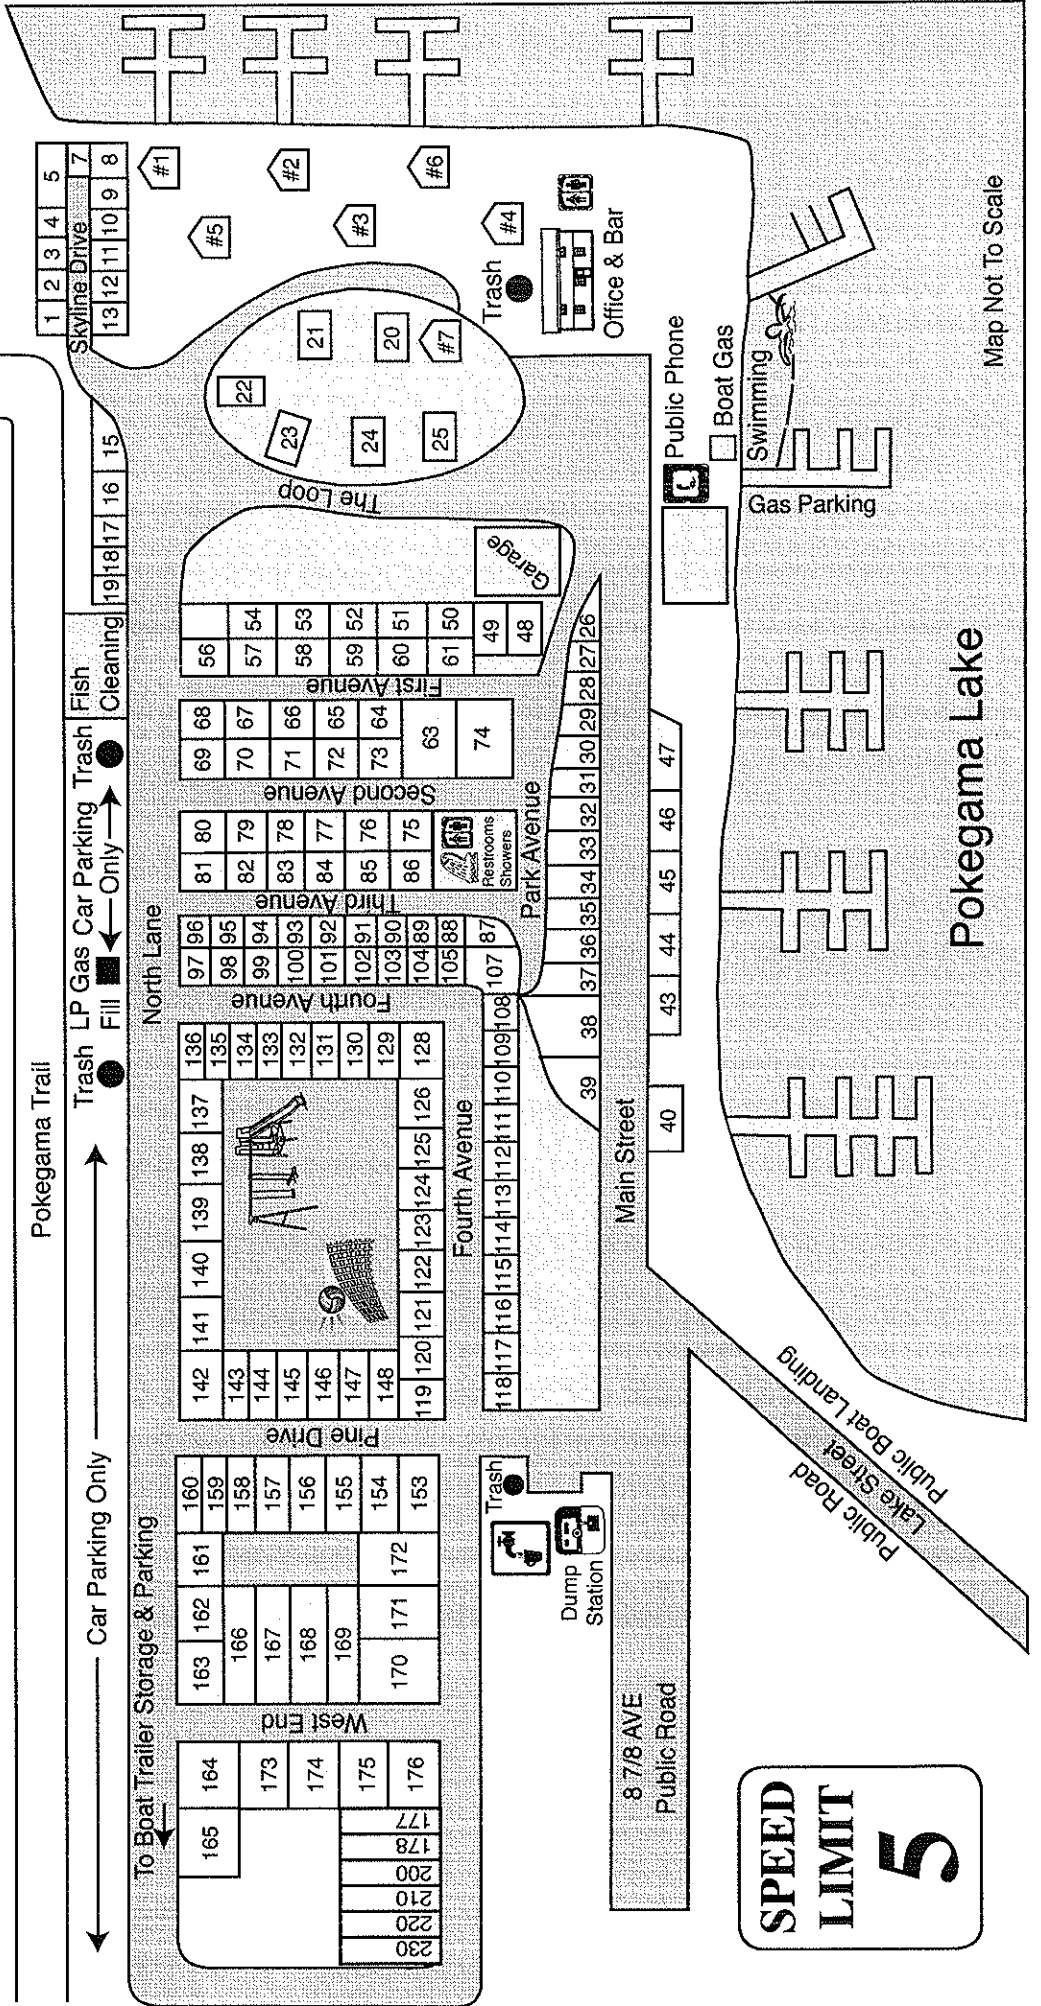

# Sia Lakes Resort & RD Park

Updated Map

Your Site # is \_\_\_\_\_

2504 - 8 7/8 Avenue • Chetek, Wisconsin 54728  
(715) 924-3680 • Outside 715 Area 1-800-203-4624

Map Not To Scale

**SPEED LIMIT 5**