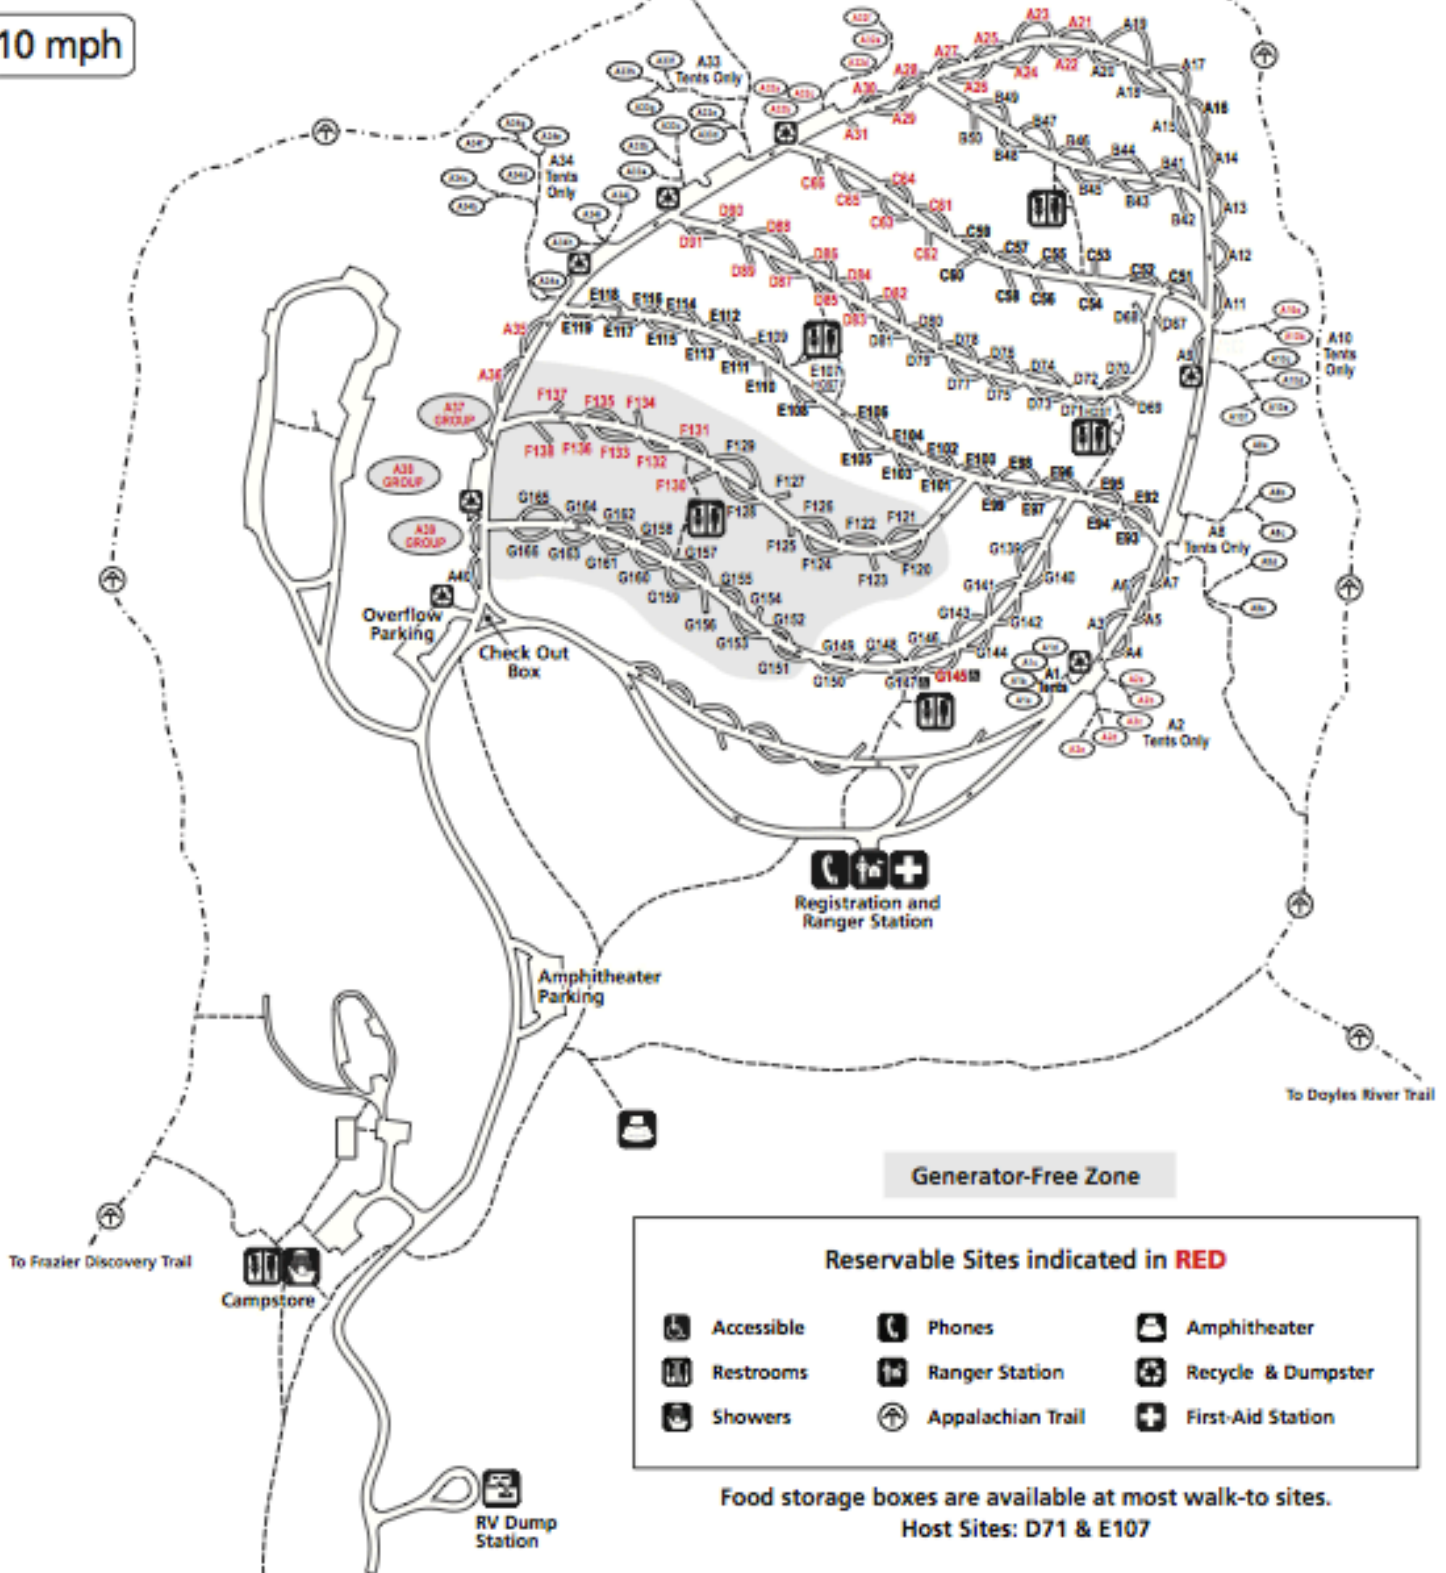

# Loft Mountain Campground Map

Reservations: (877) 444-6777 or online at [www.recreation.gov](http://www.recreation.gov)

**Outside Firewood Ban in Effect** – All firewood must be purchased or gathered *in* the park. See the visitor guide, Shenandoah Overlook, for areas where gathering down and dead wood is allowed.

10 mph

Generator-Free Zone

Reservable Sites indicated in **RED**

- |            |                   |                    |
|------------|-------------------|--------------------|
| Accessible | Phones            | Amphitheater       |
| Restrooms  | Ranger Station    | Recycle & Dumpster |
| Showers    | Appalachian Trail | First-Aid Station  |

Food storage boxes are available at most walk-to sites.  
Host Sites: D71 & E107