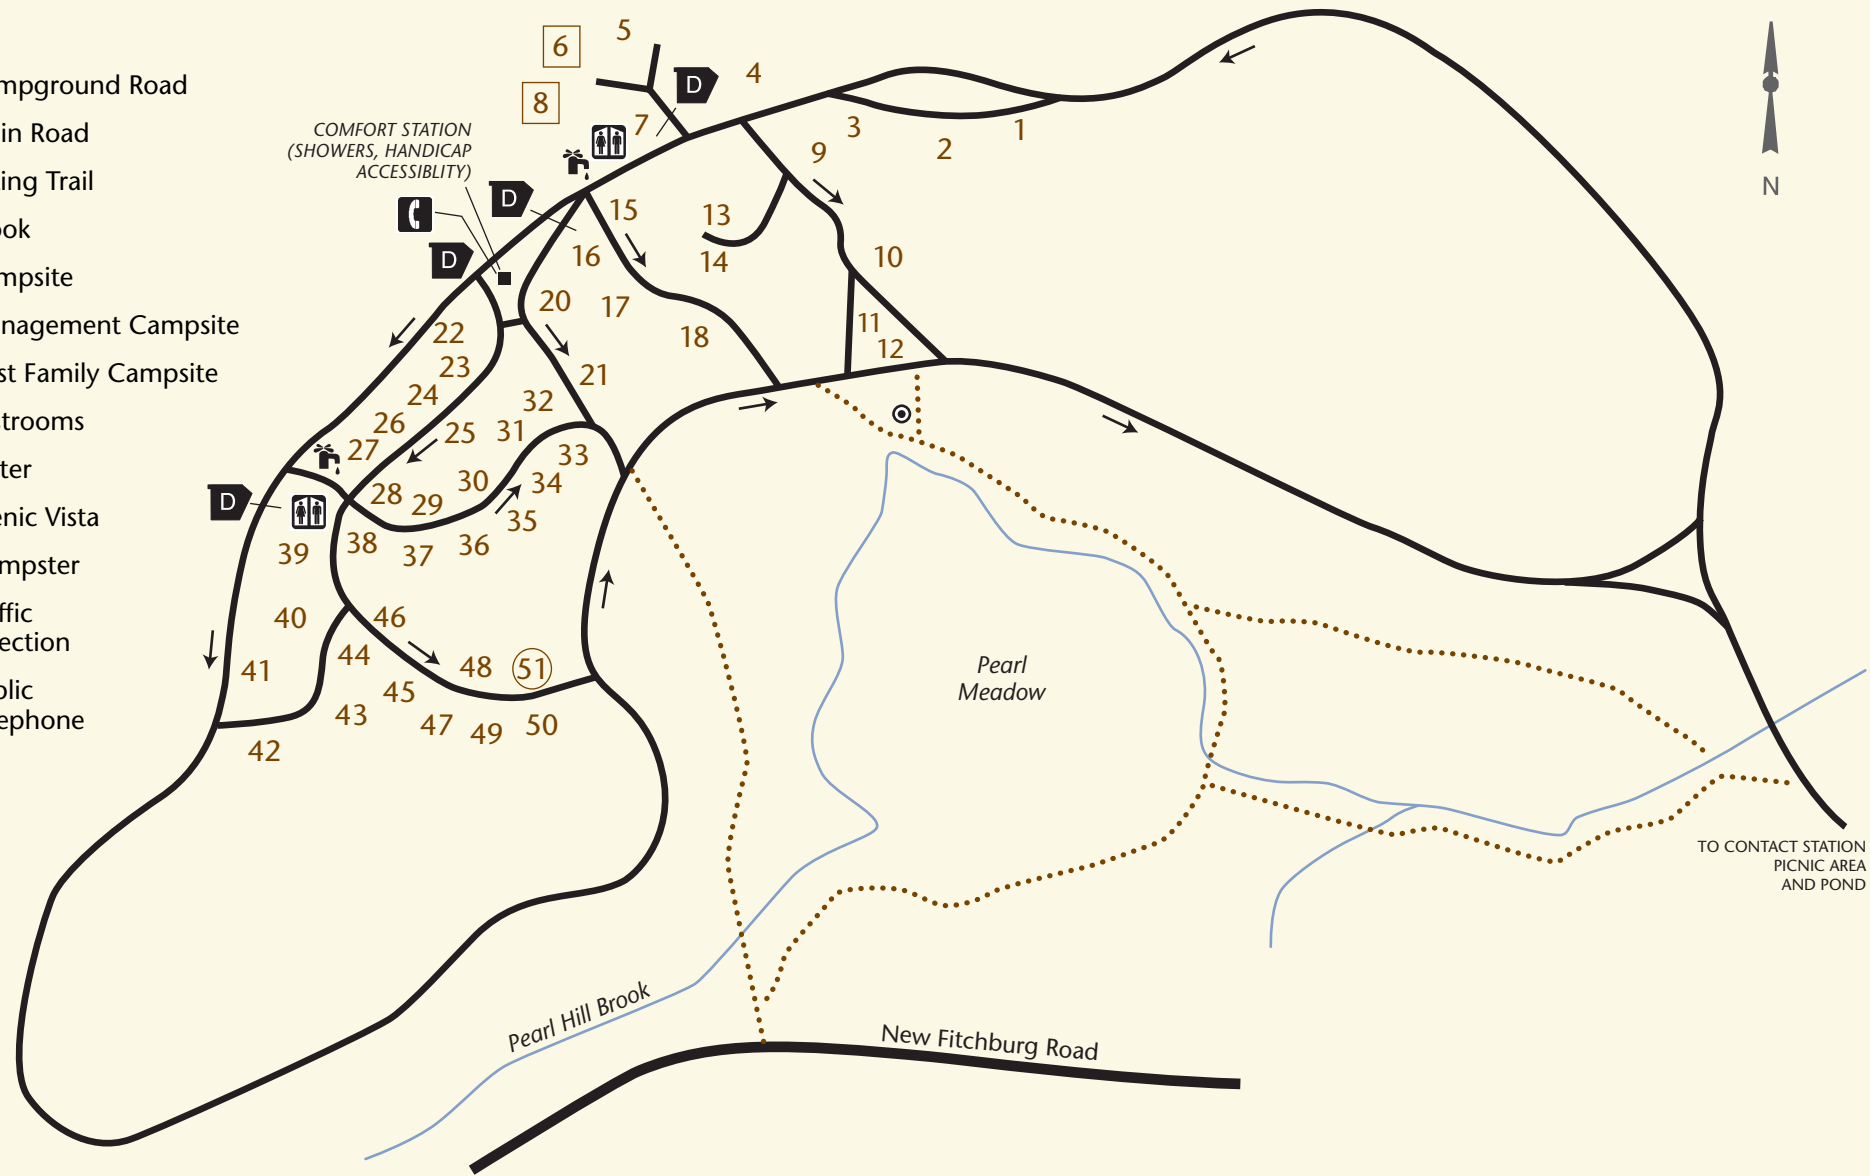

# Pearl Hill State Park

## Camping Area

### LEGEND

-  Campground Road
-  Main Road
-  Hiking Trail
-  Brook
-  Campsite
-  Management Campsite
-  Host Family Campsite
-  Restrooms
-  Water
-  Scenic Vista
-  Dumpster
-  Traffic Direction
-  Public Telephone

COMFORT STATION  
(SHOWERS, HANDICAP  
ACCESSIBILITY)

TO CONTACT STATION  
PICNIC AREA  
AND POND