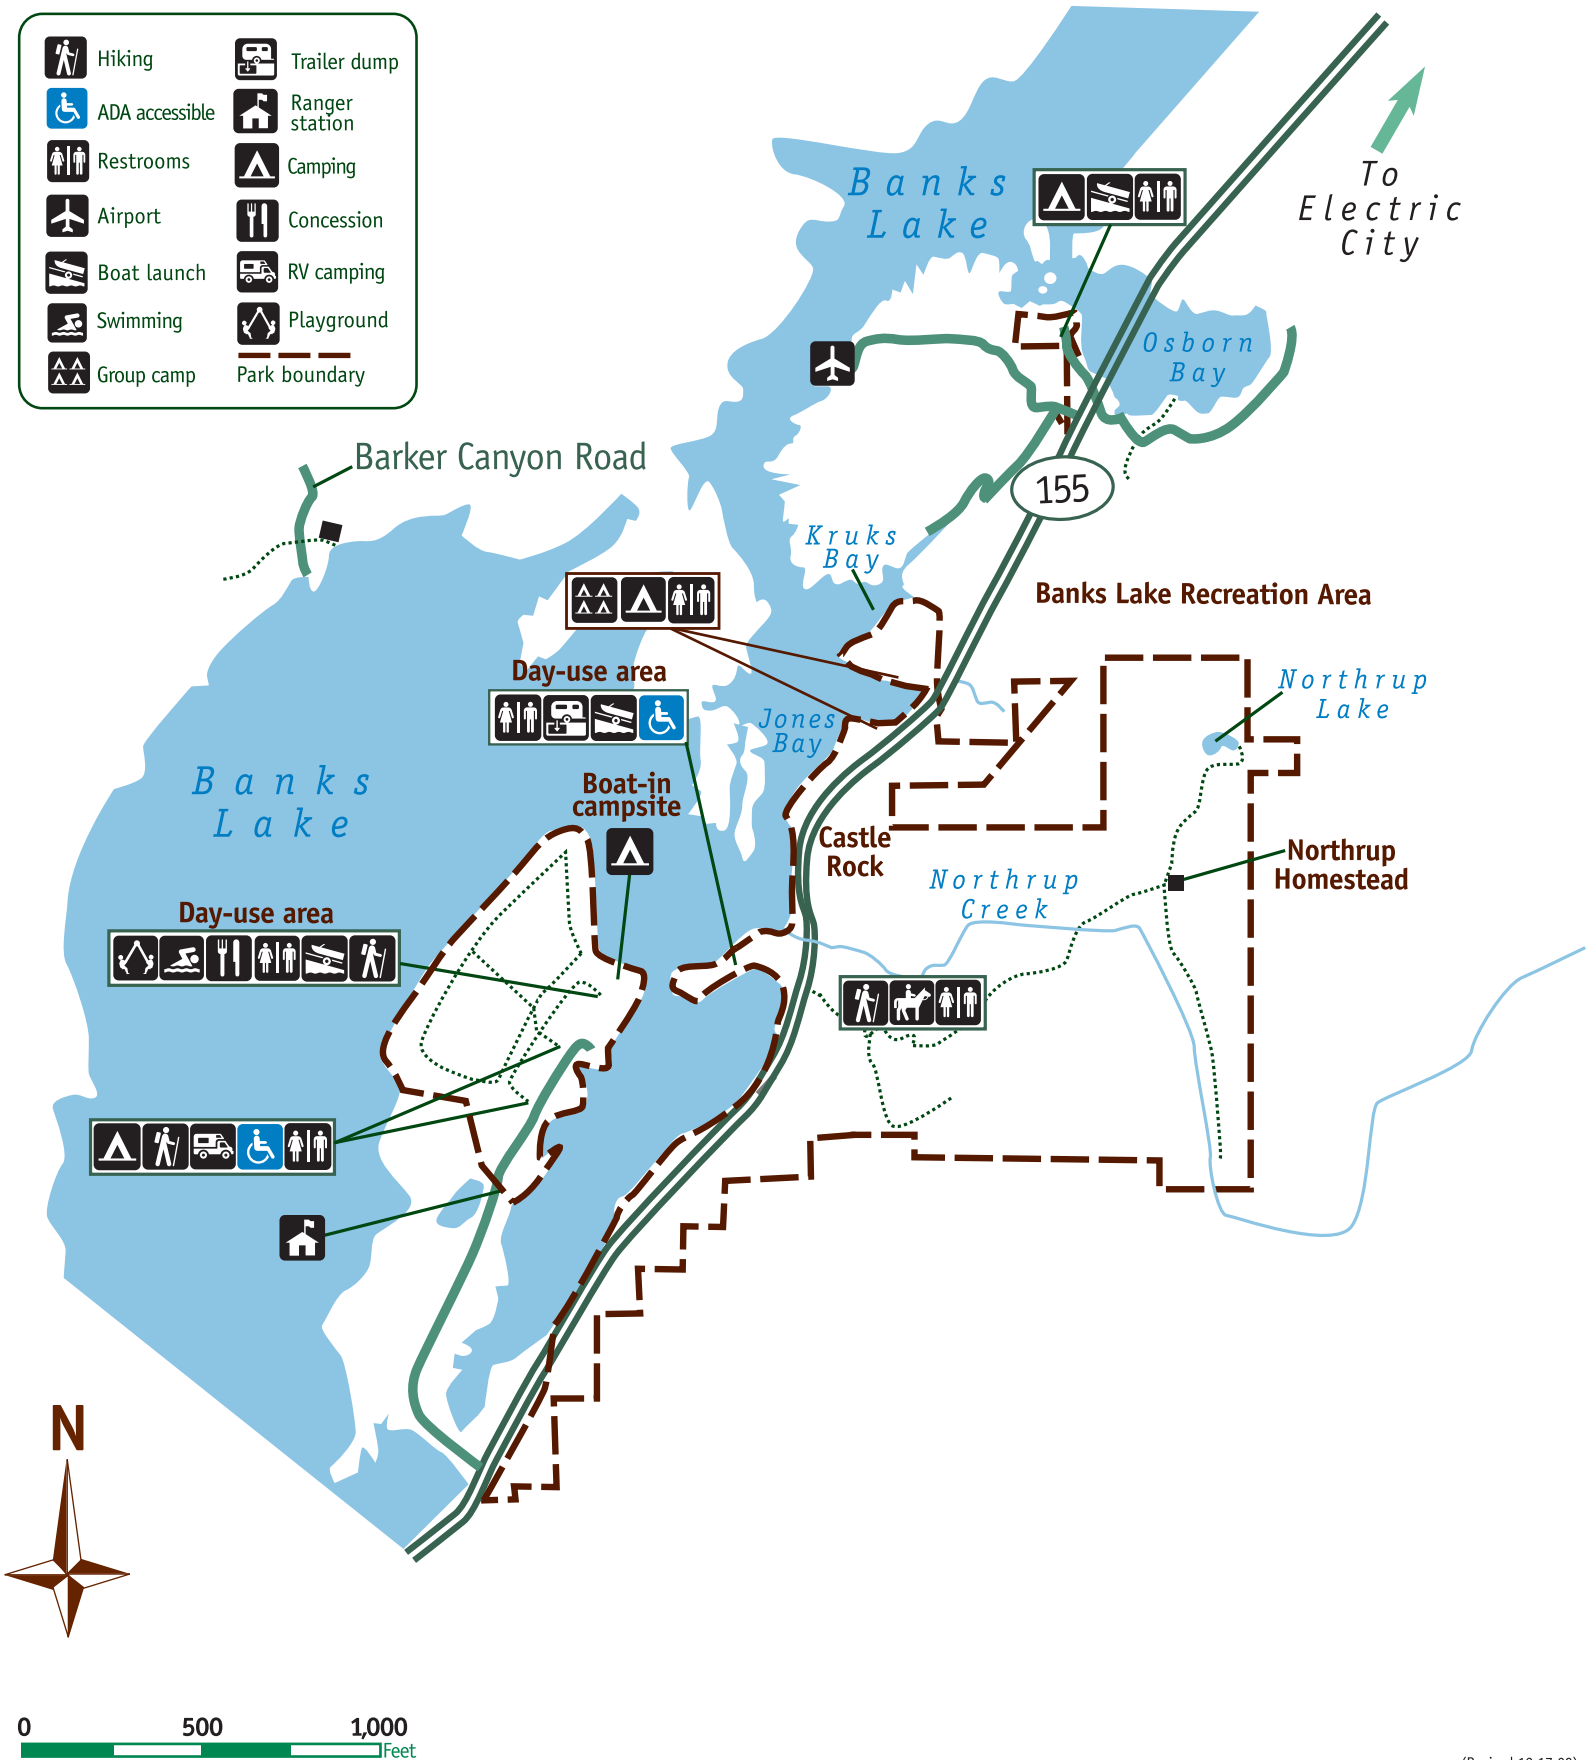

# Steamboat Rock State Park

- |  |                |  |                |
|--|----------------|--|----------------|
|  | Hiking         |  | Trailer dump   |
|  | ADA accessible |  | Ranger station |
|  | Restrooms      |  | Camping        |
|  | Airport        |  | Concession     |
|  | Boat launch    |  | RV camping     |
|  | Swimming       |  | Playground     |
|  | Group camp     |  | Park boundary  |