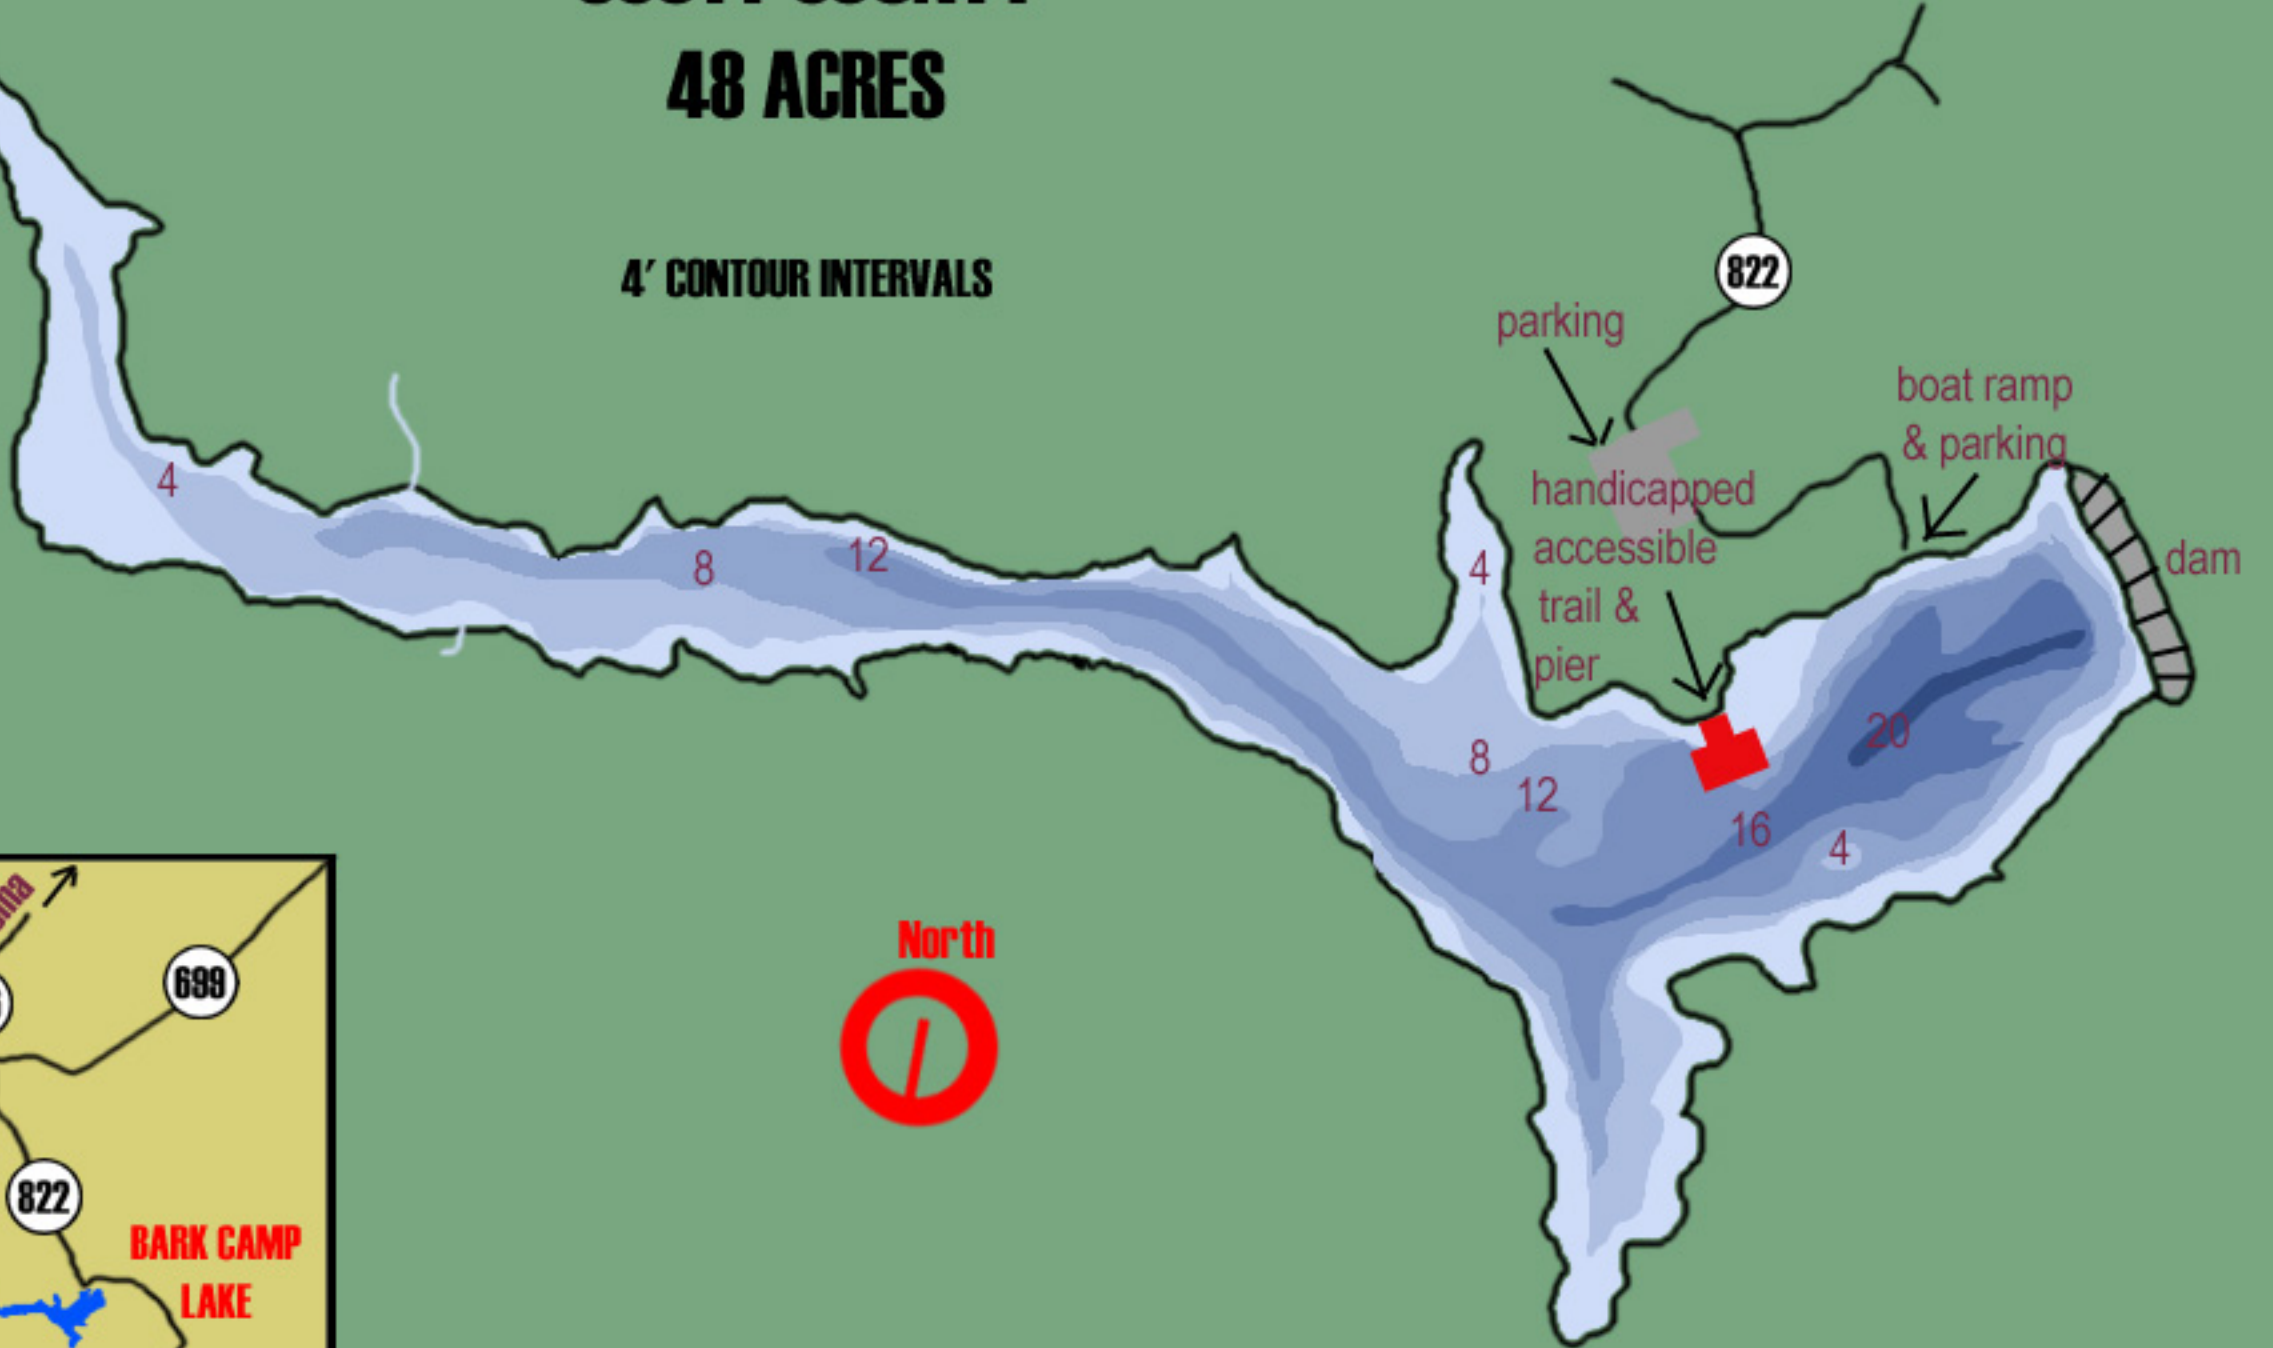

# BARK CAMP LAKE

SCOTT COUNTY

48 ACRES

4' CONTOUR INTERVALS

little stoney  
creek

VICINITY MAP