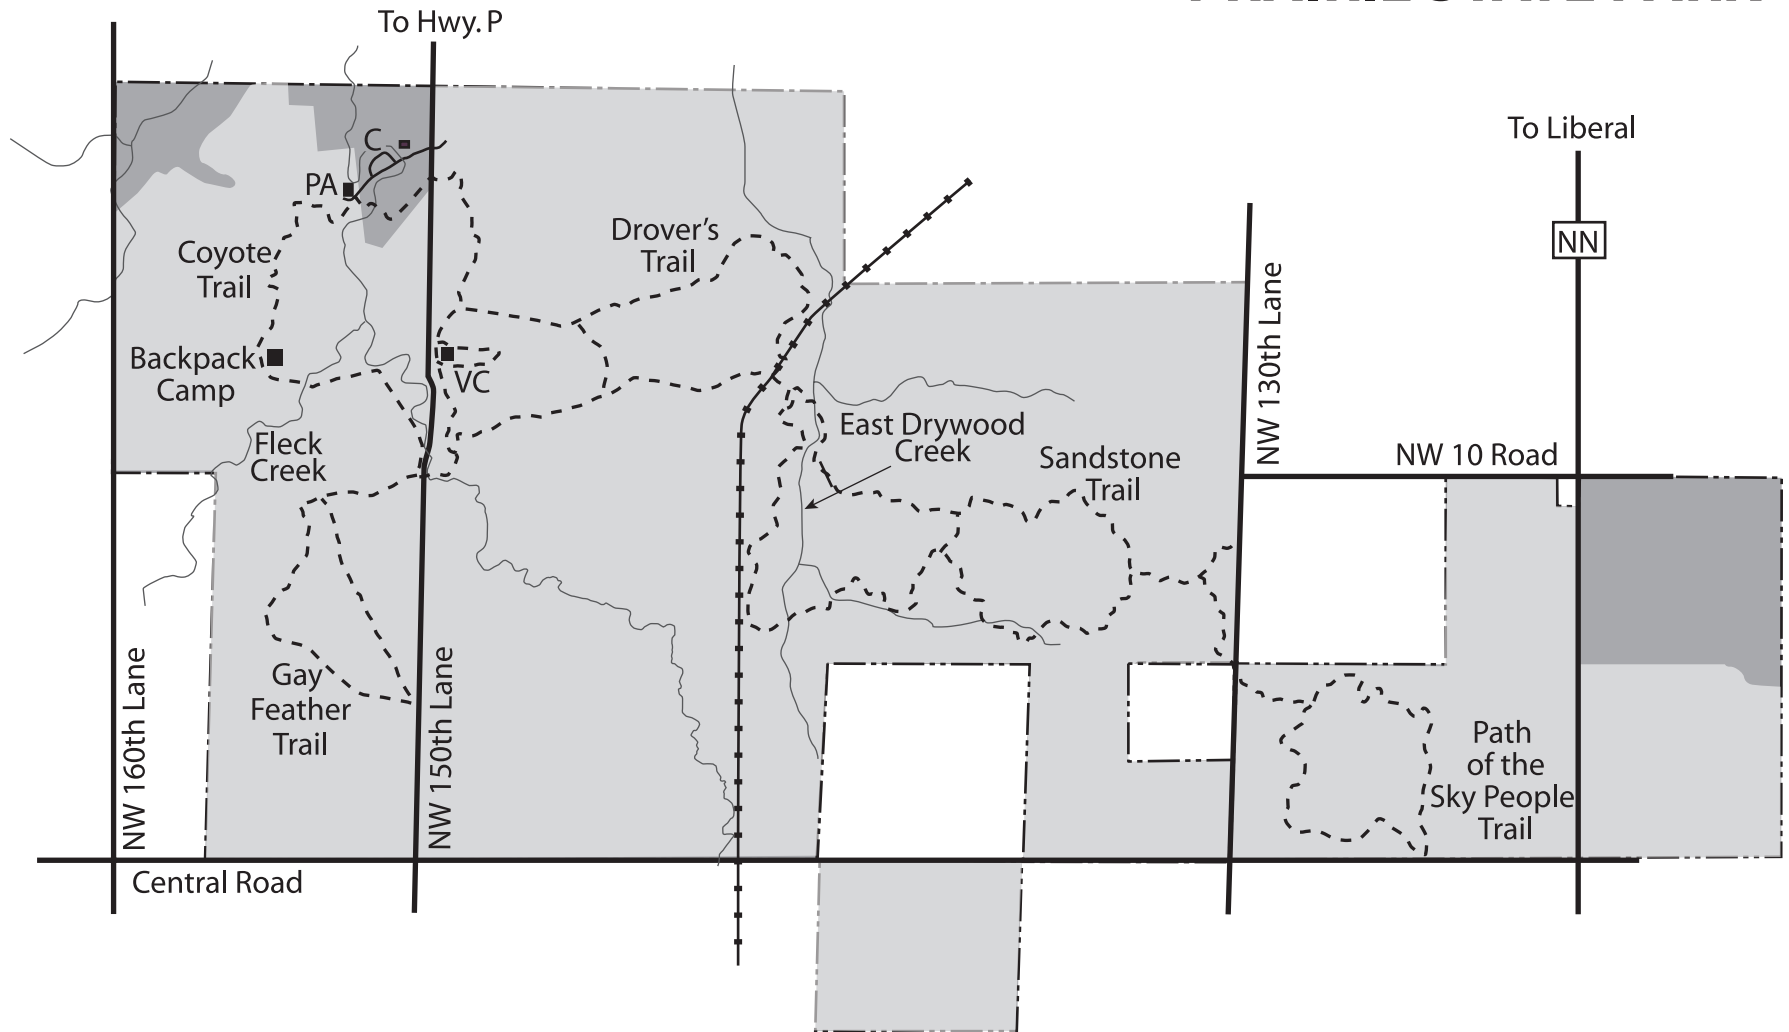

PRAIRIE STATE PARK

LEGEND

- C Camping
- P Picnic Area
- VC Visitor Center
- · - · - Park Boundary
- - - - - Trail
- ~ ~ ~ ~ ~ Creek
- + + + + + Railroad Tracks
- Regal Tallgrass Prairie Natural Area