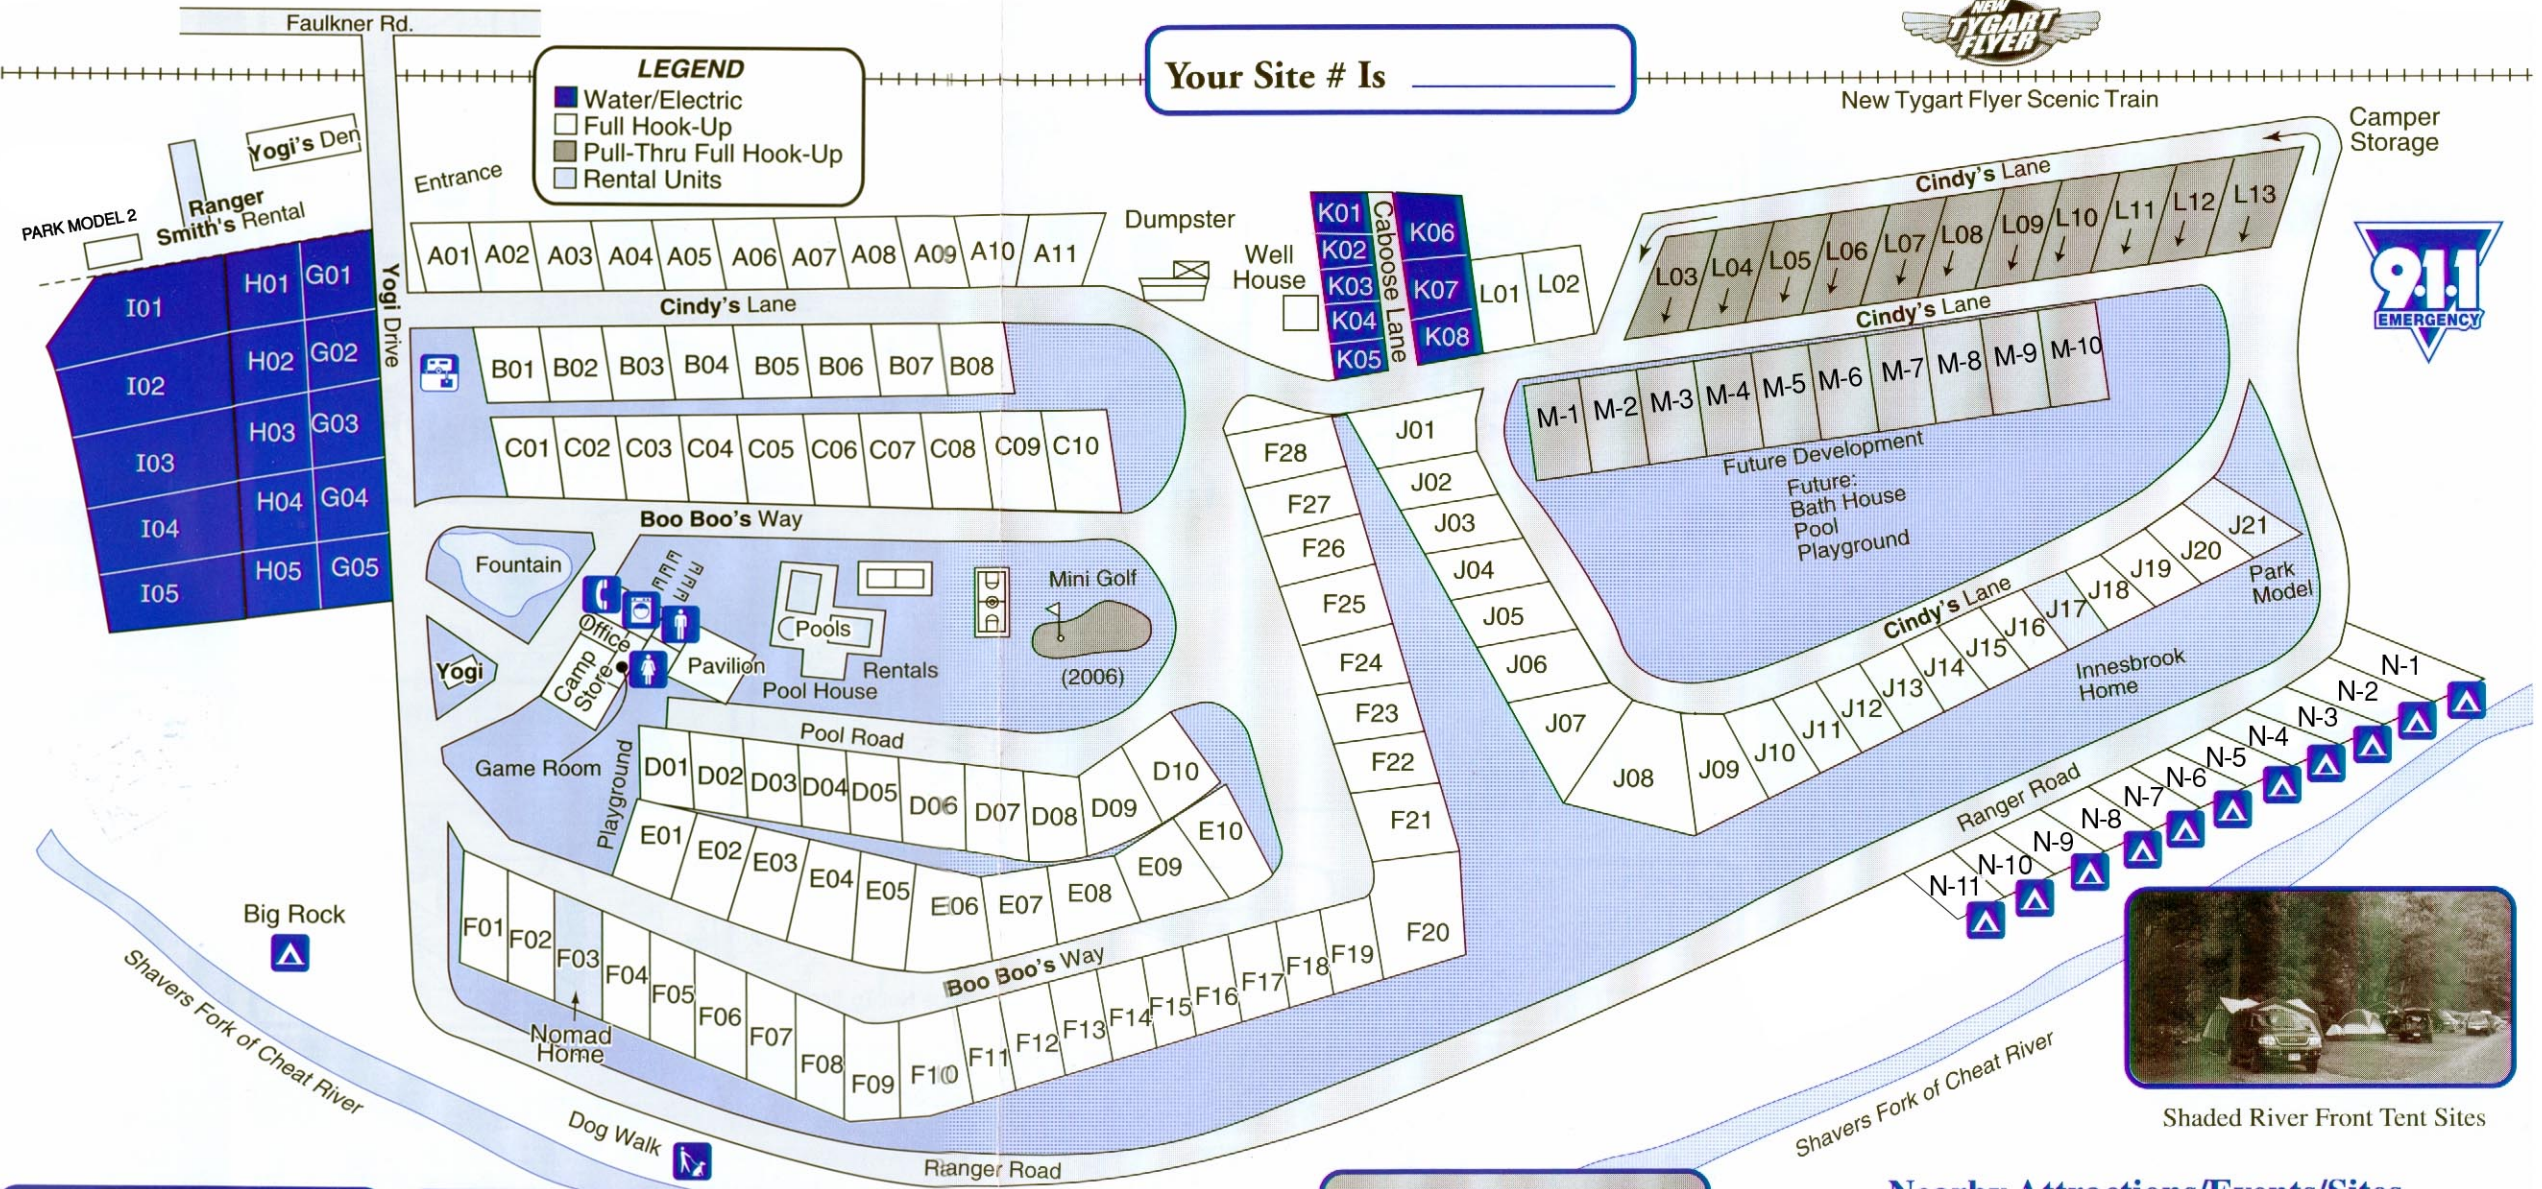

Your Site # Is _____

LEGEND

- Water/Electric
- Full Hook-Up
- Pull-Thru Full Hook-Up
- Rental Units

1948 Farmall Cub Wagon Rides

Yogi & The Gang

60' Pull-Thru Sites - 50 Amp

Shaded River Front Tent Sites

Nearby Attractions/Events/Sites

- Bowden Stables
- River Car Restaurant
- Revelle's Club House
- Bowden Fish Hatchery
- Bowden Caves
- Monogahela National Forest
- Snowshoe Ski Resort
- Timberline Ski Resort
- Blackwater Falls State Park
- Canaan Valley State Park
- Seneca Rocks
- Augusta Festival
- Mountain State Forest Festival