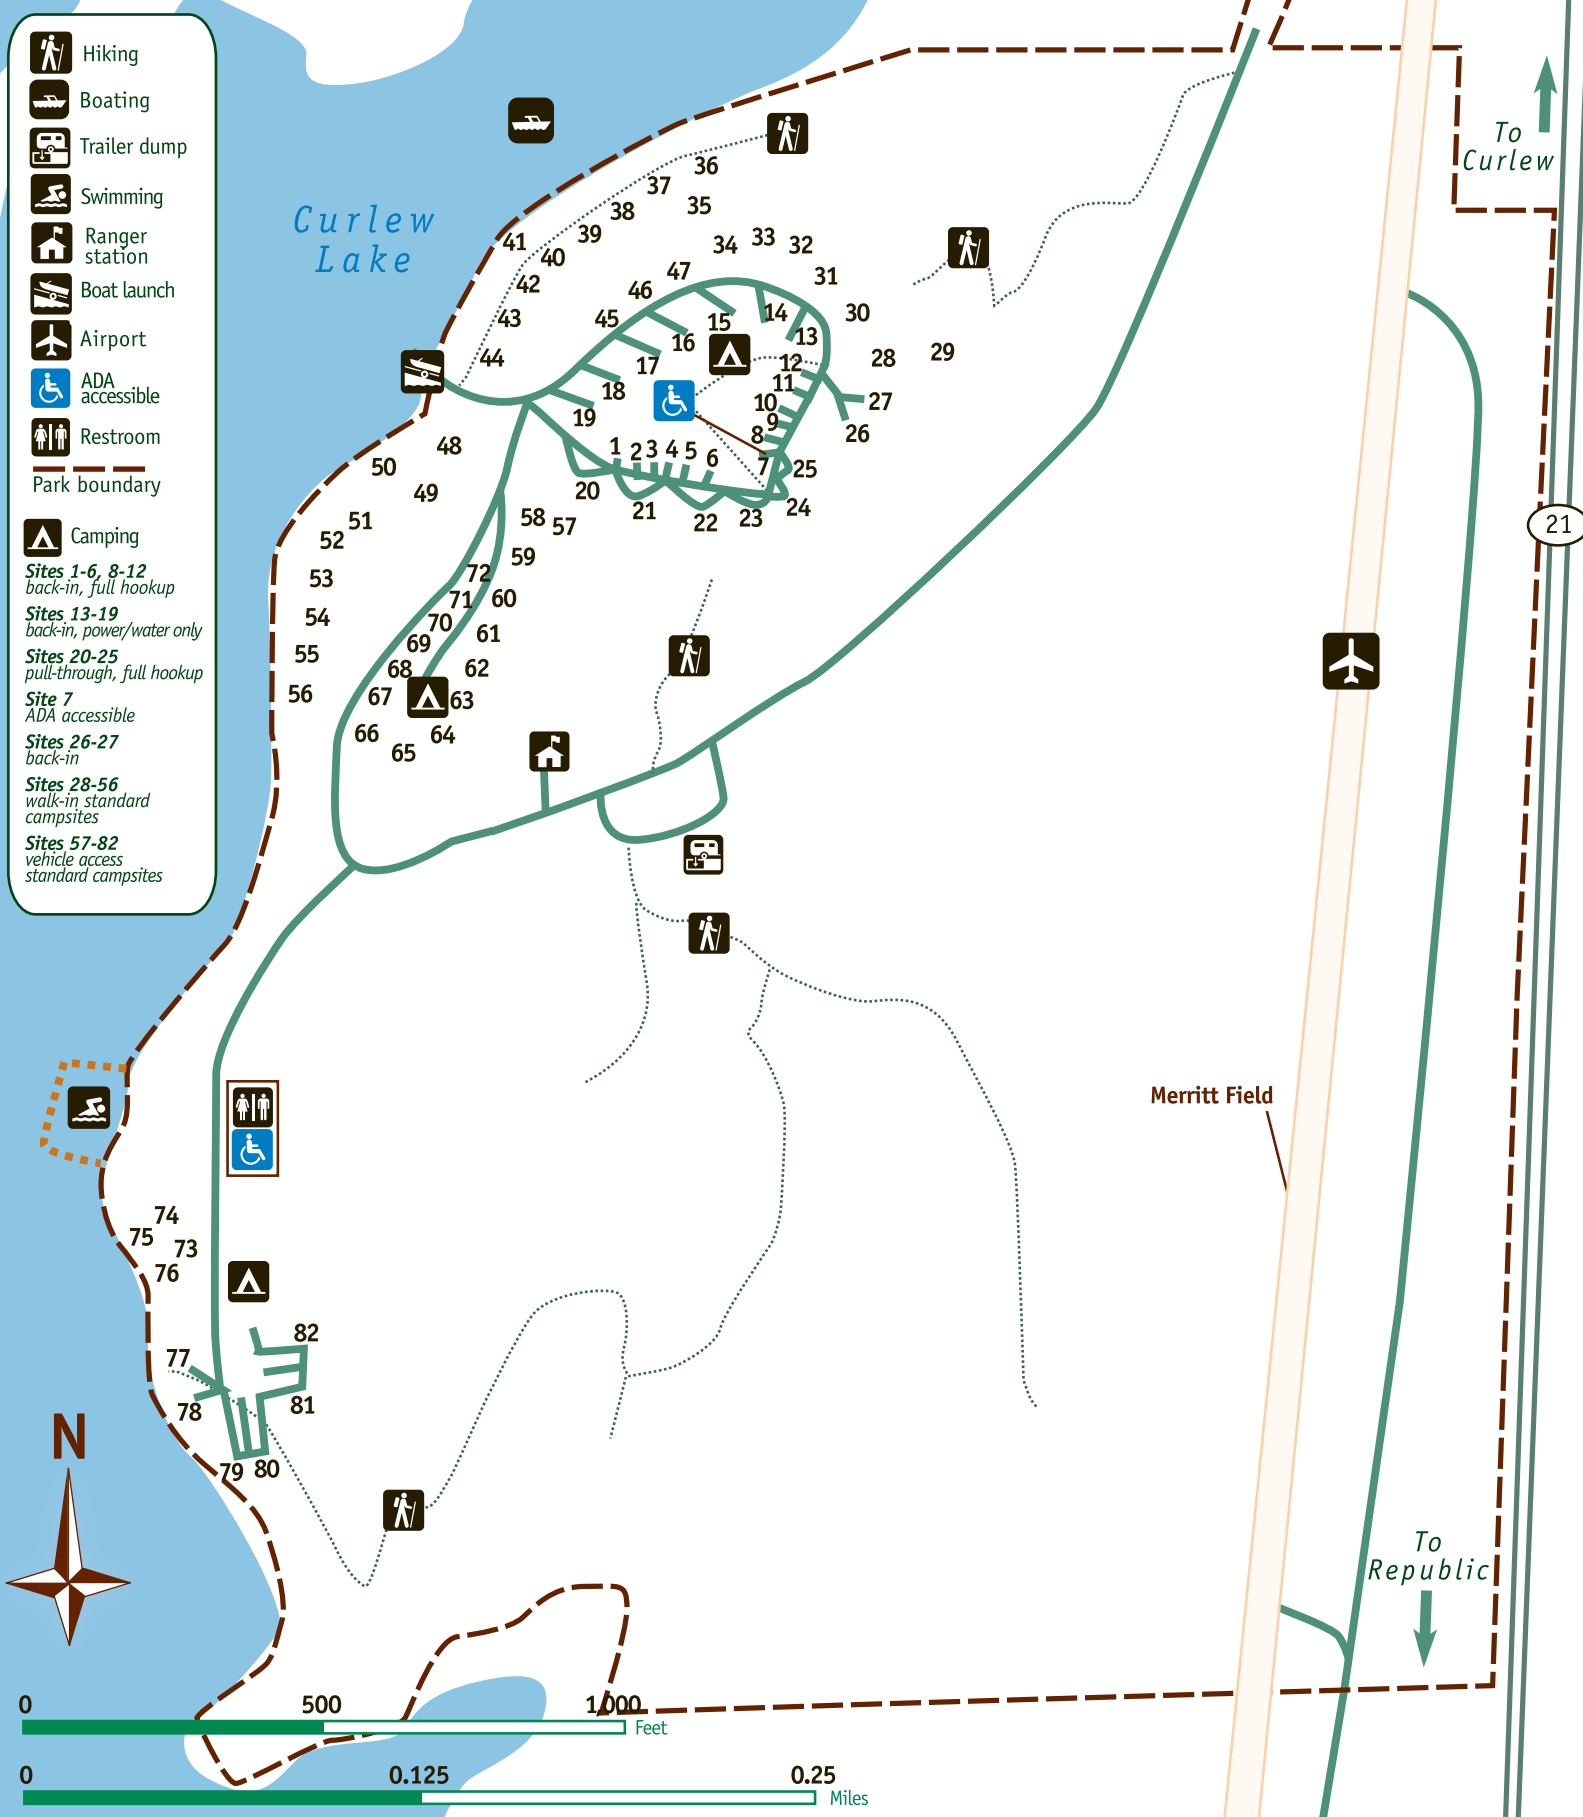

# Curlew Lake State Park

- Hiking
- Boating
- Trailer dump
- Swimming
- Ranger station
- Boat launch
- Airport
- ADA accessible
- Restroom
- Park boundary
- Camping
  - Sites 1-6, 8-12 back-in, full hookup
  - Sites 13-19 back-in, power/water only
  - Sites 20-25 pull-through, full hookup
  - Site 7 ADA accessible
  - Sites 26-27 back-in
  - Sites 28-56 walk-in standard campsites
  - Sites 57-82 vehicle access standard campsites