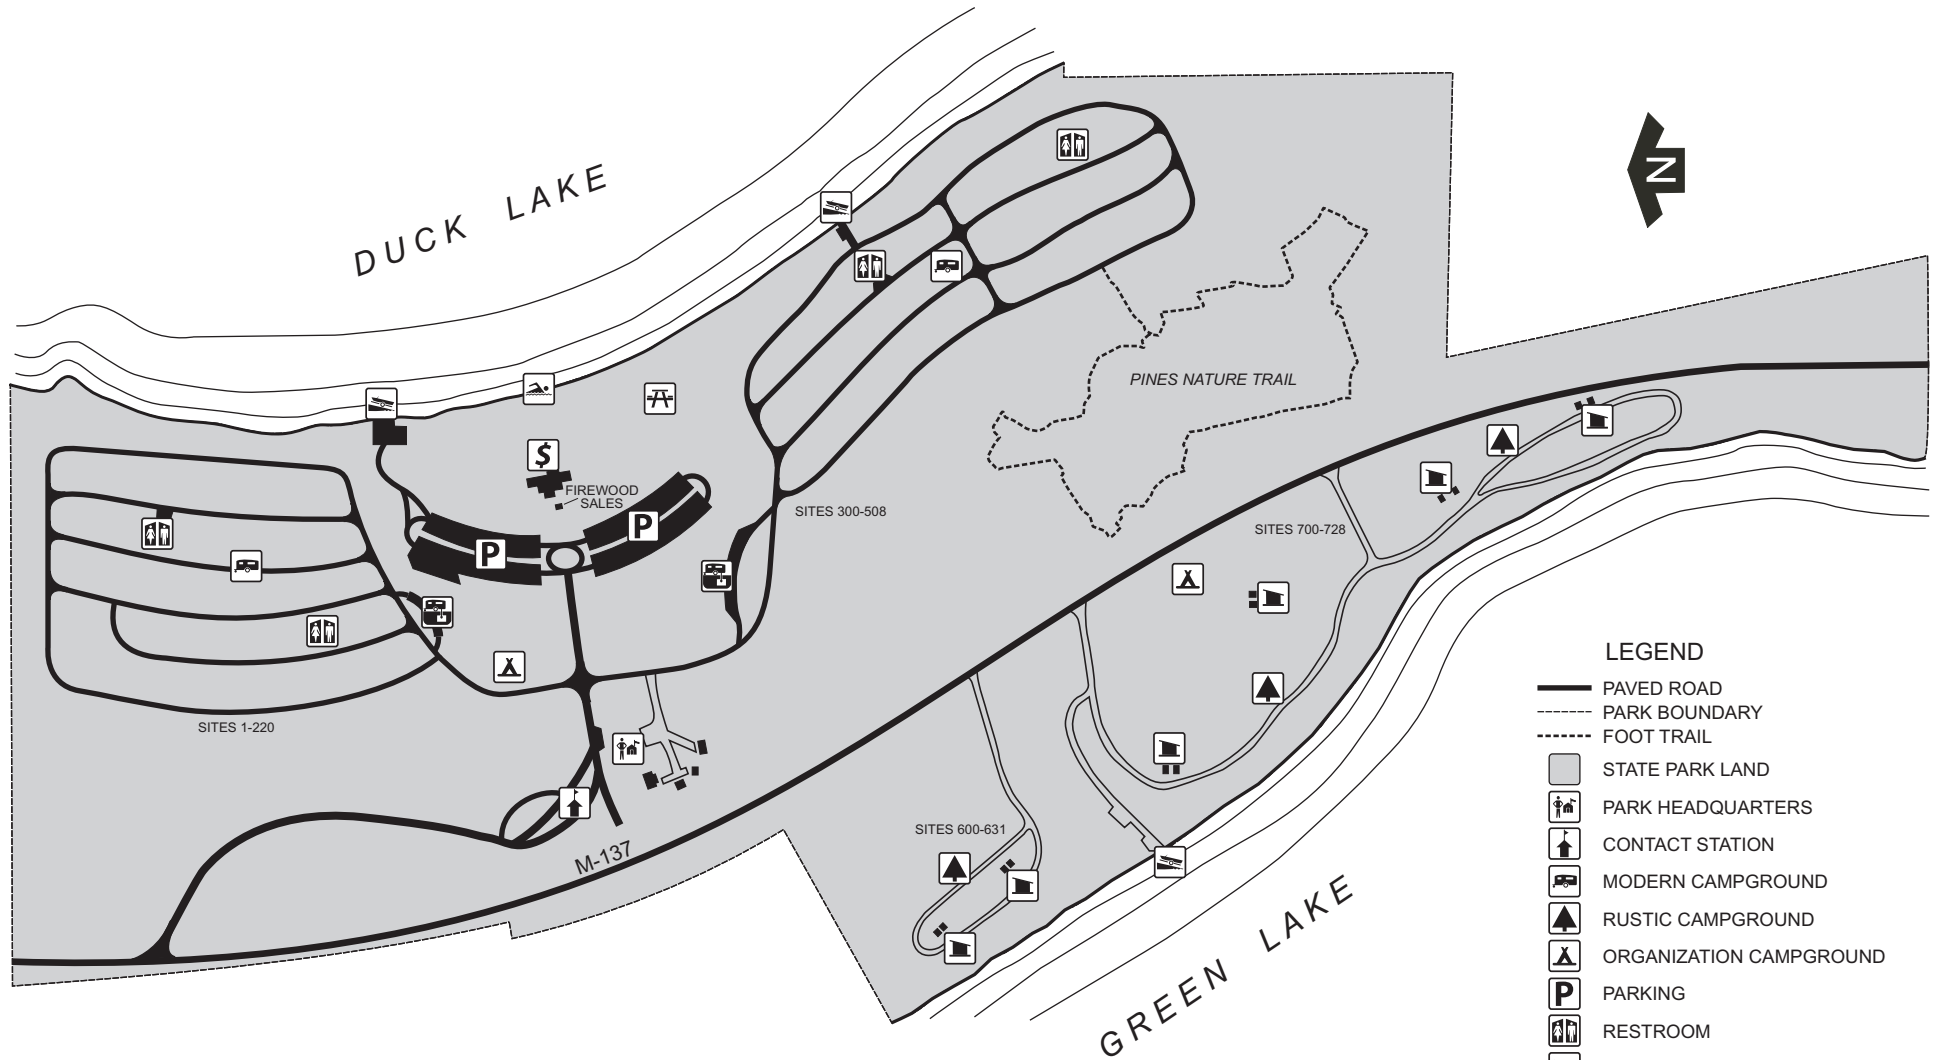

Interlochen State Park

LEGEND

- PAVED ROAD
- PARK BOUNDARY
- FOOT TRAIL
- STATE PARK LAND
- PARK HEADQUARTERS
- CONTACT STATION
- MODERN CAMPGROUND
- RUSTIC CAMPGROUND
- ORGANIZATION CAMPGROUND
- PARKING
- RESTROOM
- VAULT TOILET
- SANITATION STATION
- PARK STORE & VIDEO ARCADE
- BEACH
- BOAT LAUNCH
- PICNIC AREA

INTERLOCHEN STATE PARK
 M-137
 INTERLOCHEN MI 49643
 Phone: (231) 276-9511