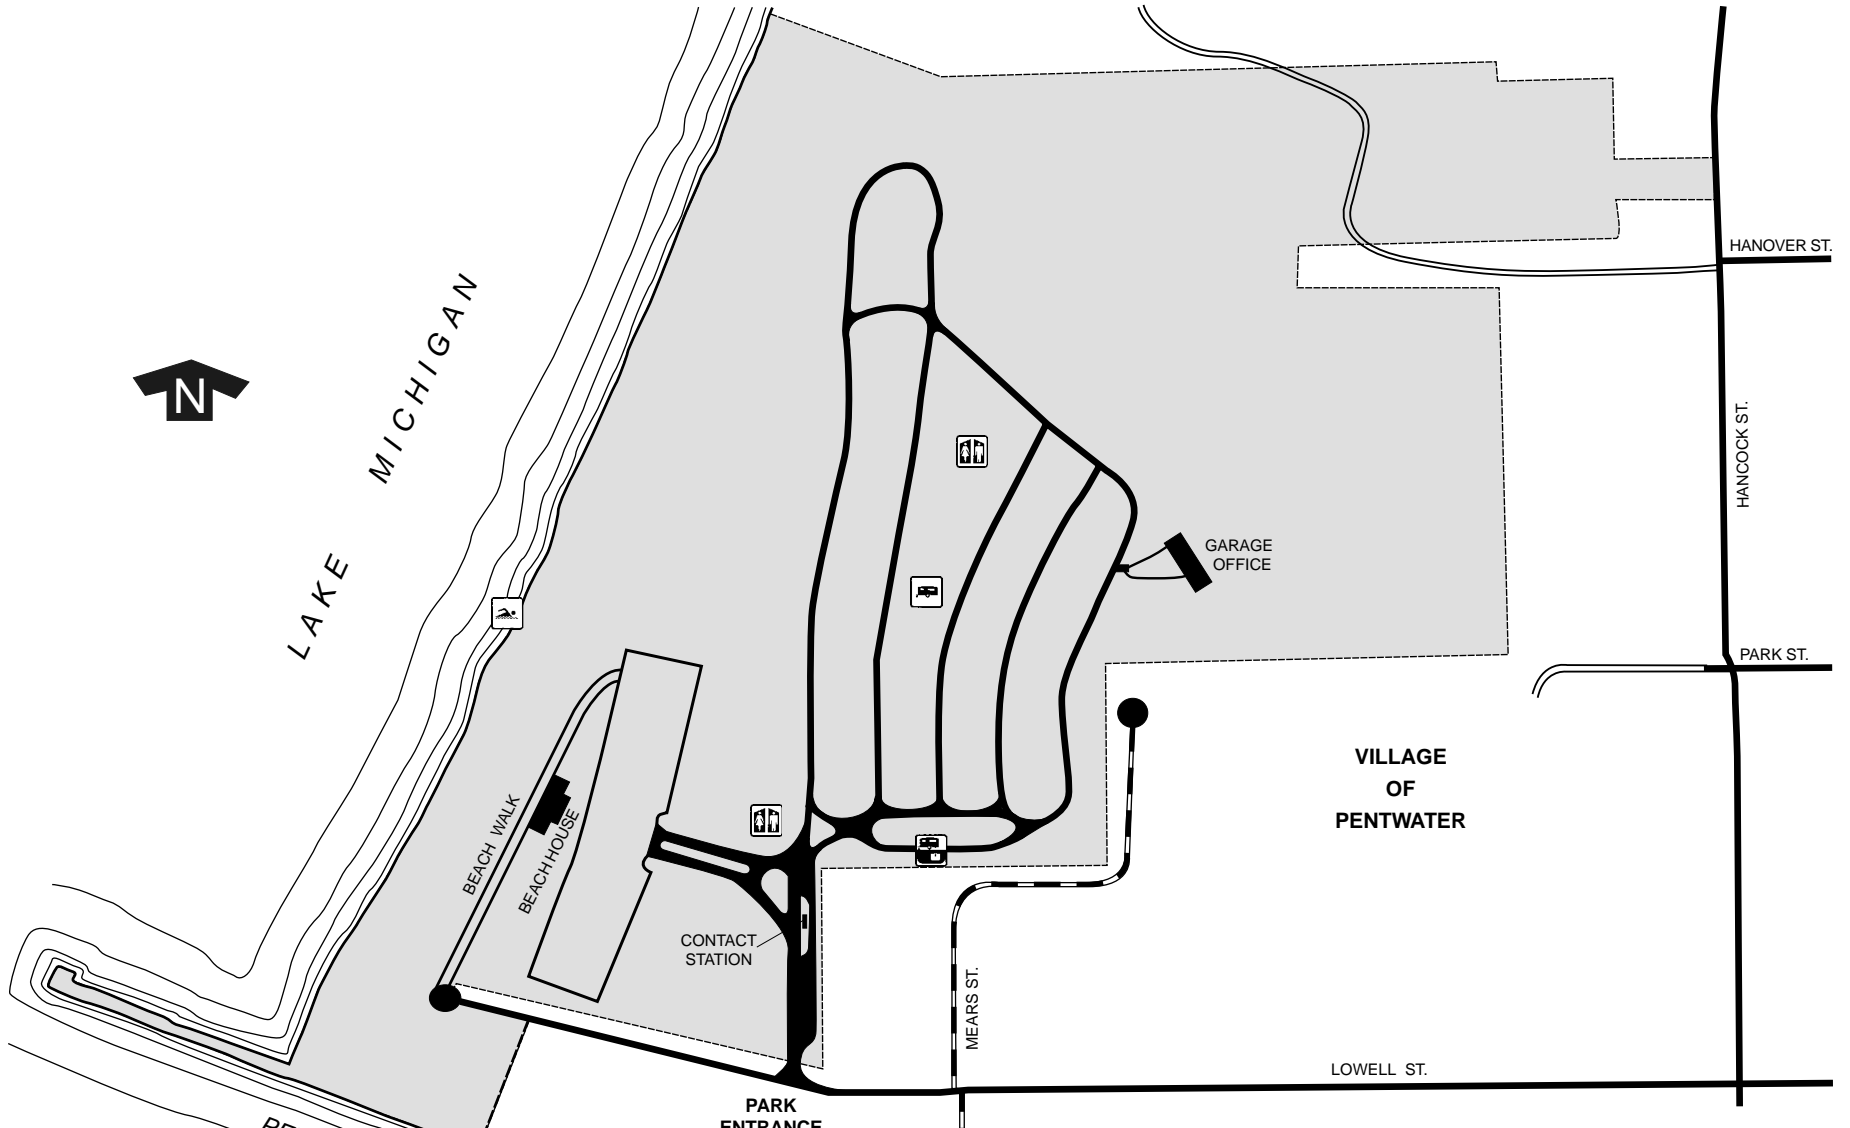

# Mears State Park

MEARS STATE PARK  
 BOX 370 W. LOWELL STREET  
 PENTWATER MI 49449  
 Phone: (616) 869-2051

- LEGEND**
- PAVED ROAD
  - GRAVEL ROAD
  - DIRT ROAD
  - AREA BOUNDARY
  - STATE LAND
  - BEACH
  - MODERN CAMPGROUND
  - RESTROOM
  - SANITATION STATION