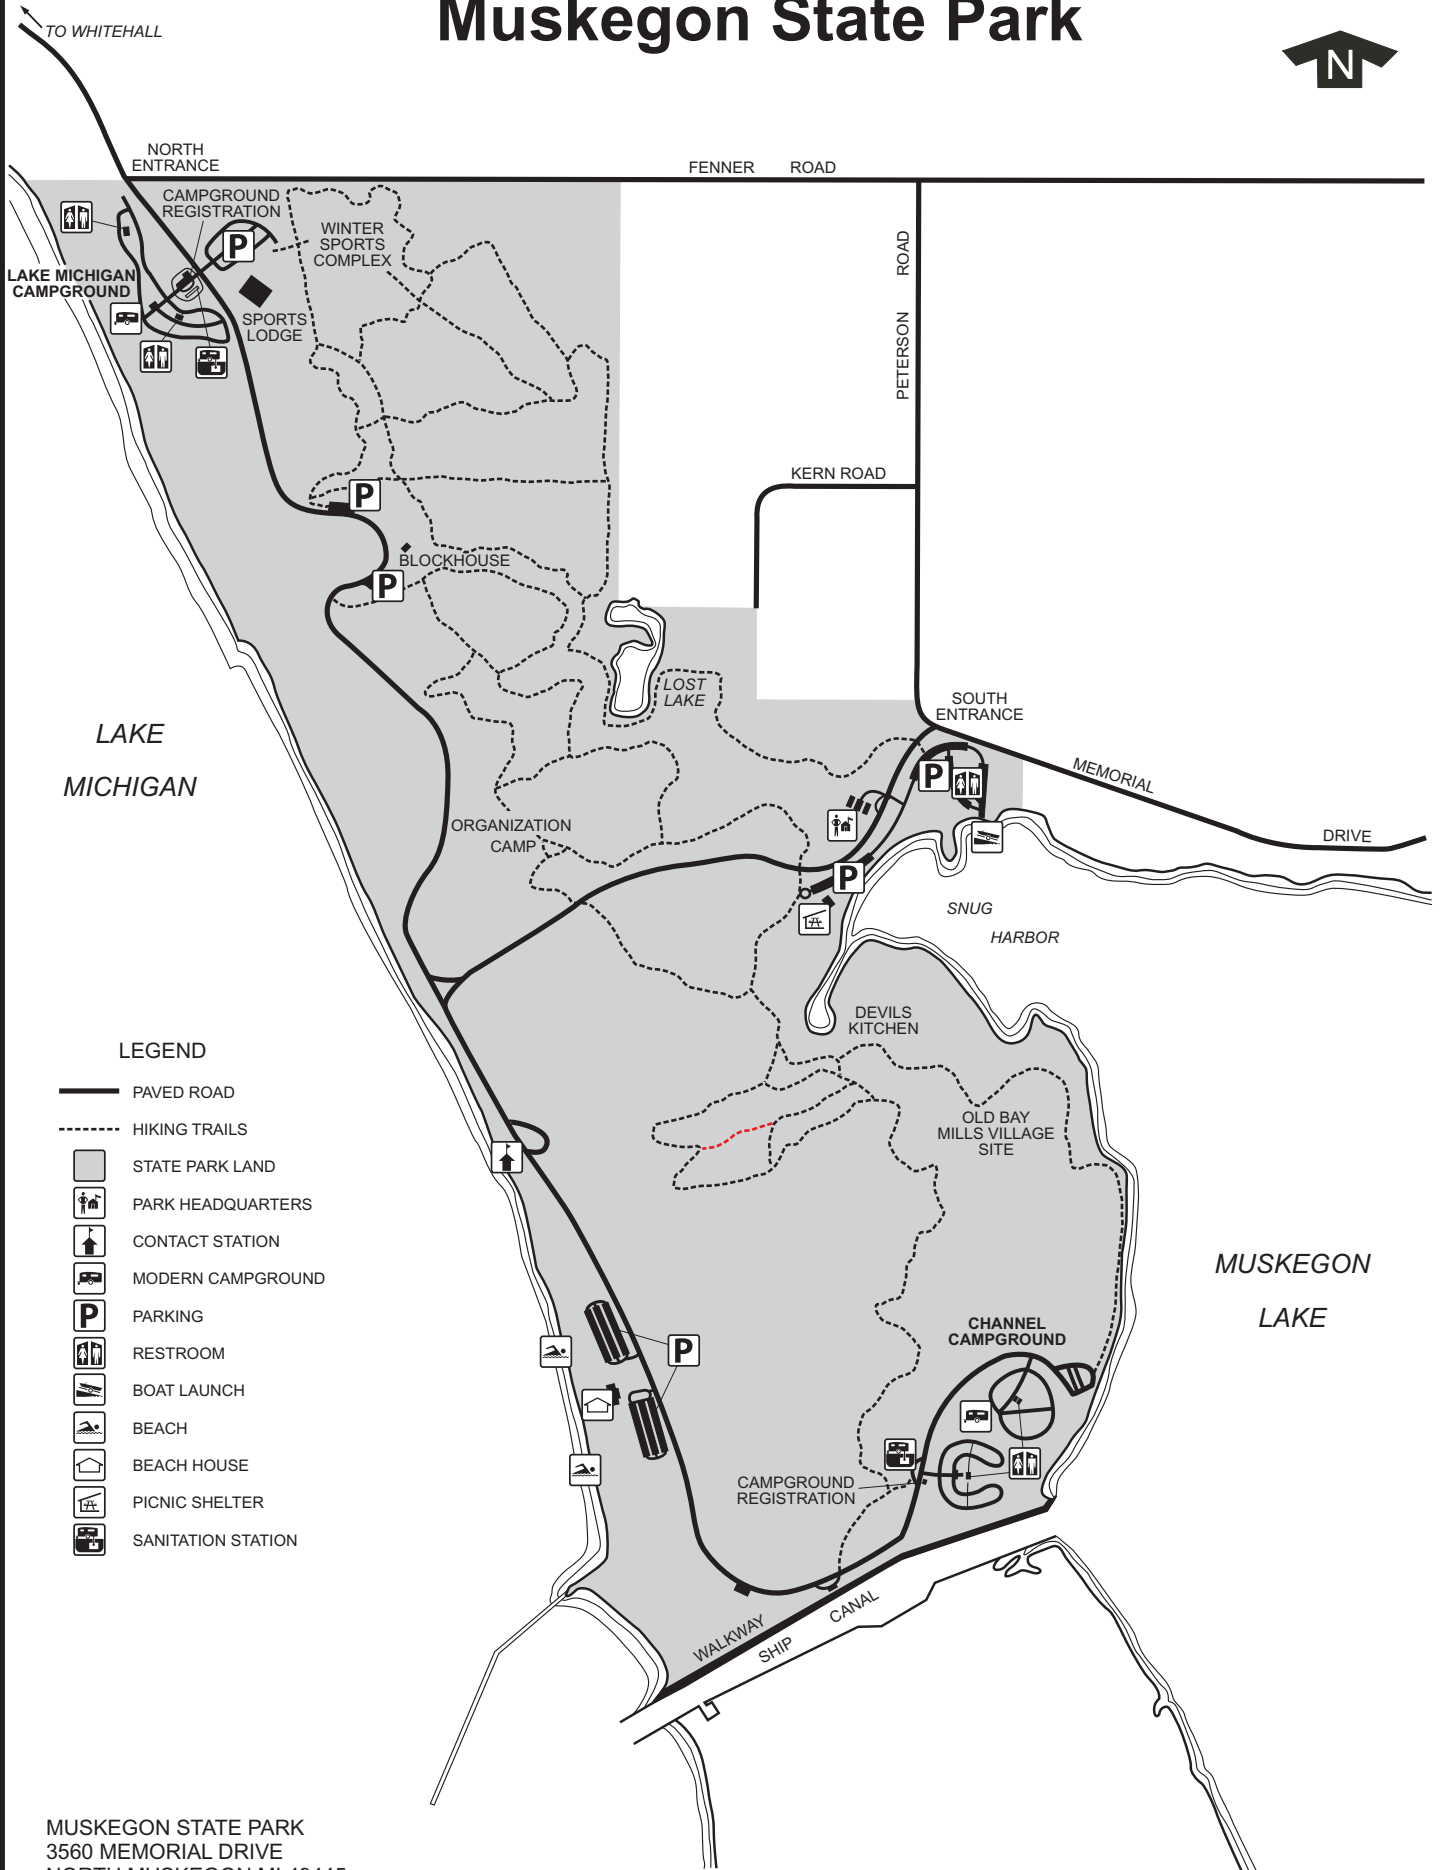

# Muskegon State Park

MUSKEGON STATE PARK  
 3560 MEMORIAL DRIVE  
 NORTH MUSKEGON MI 49445  
 Phone: (231) 744-3480