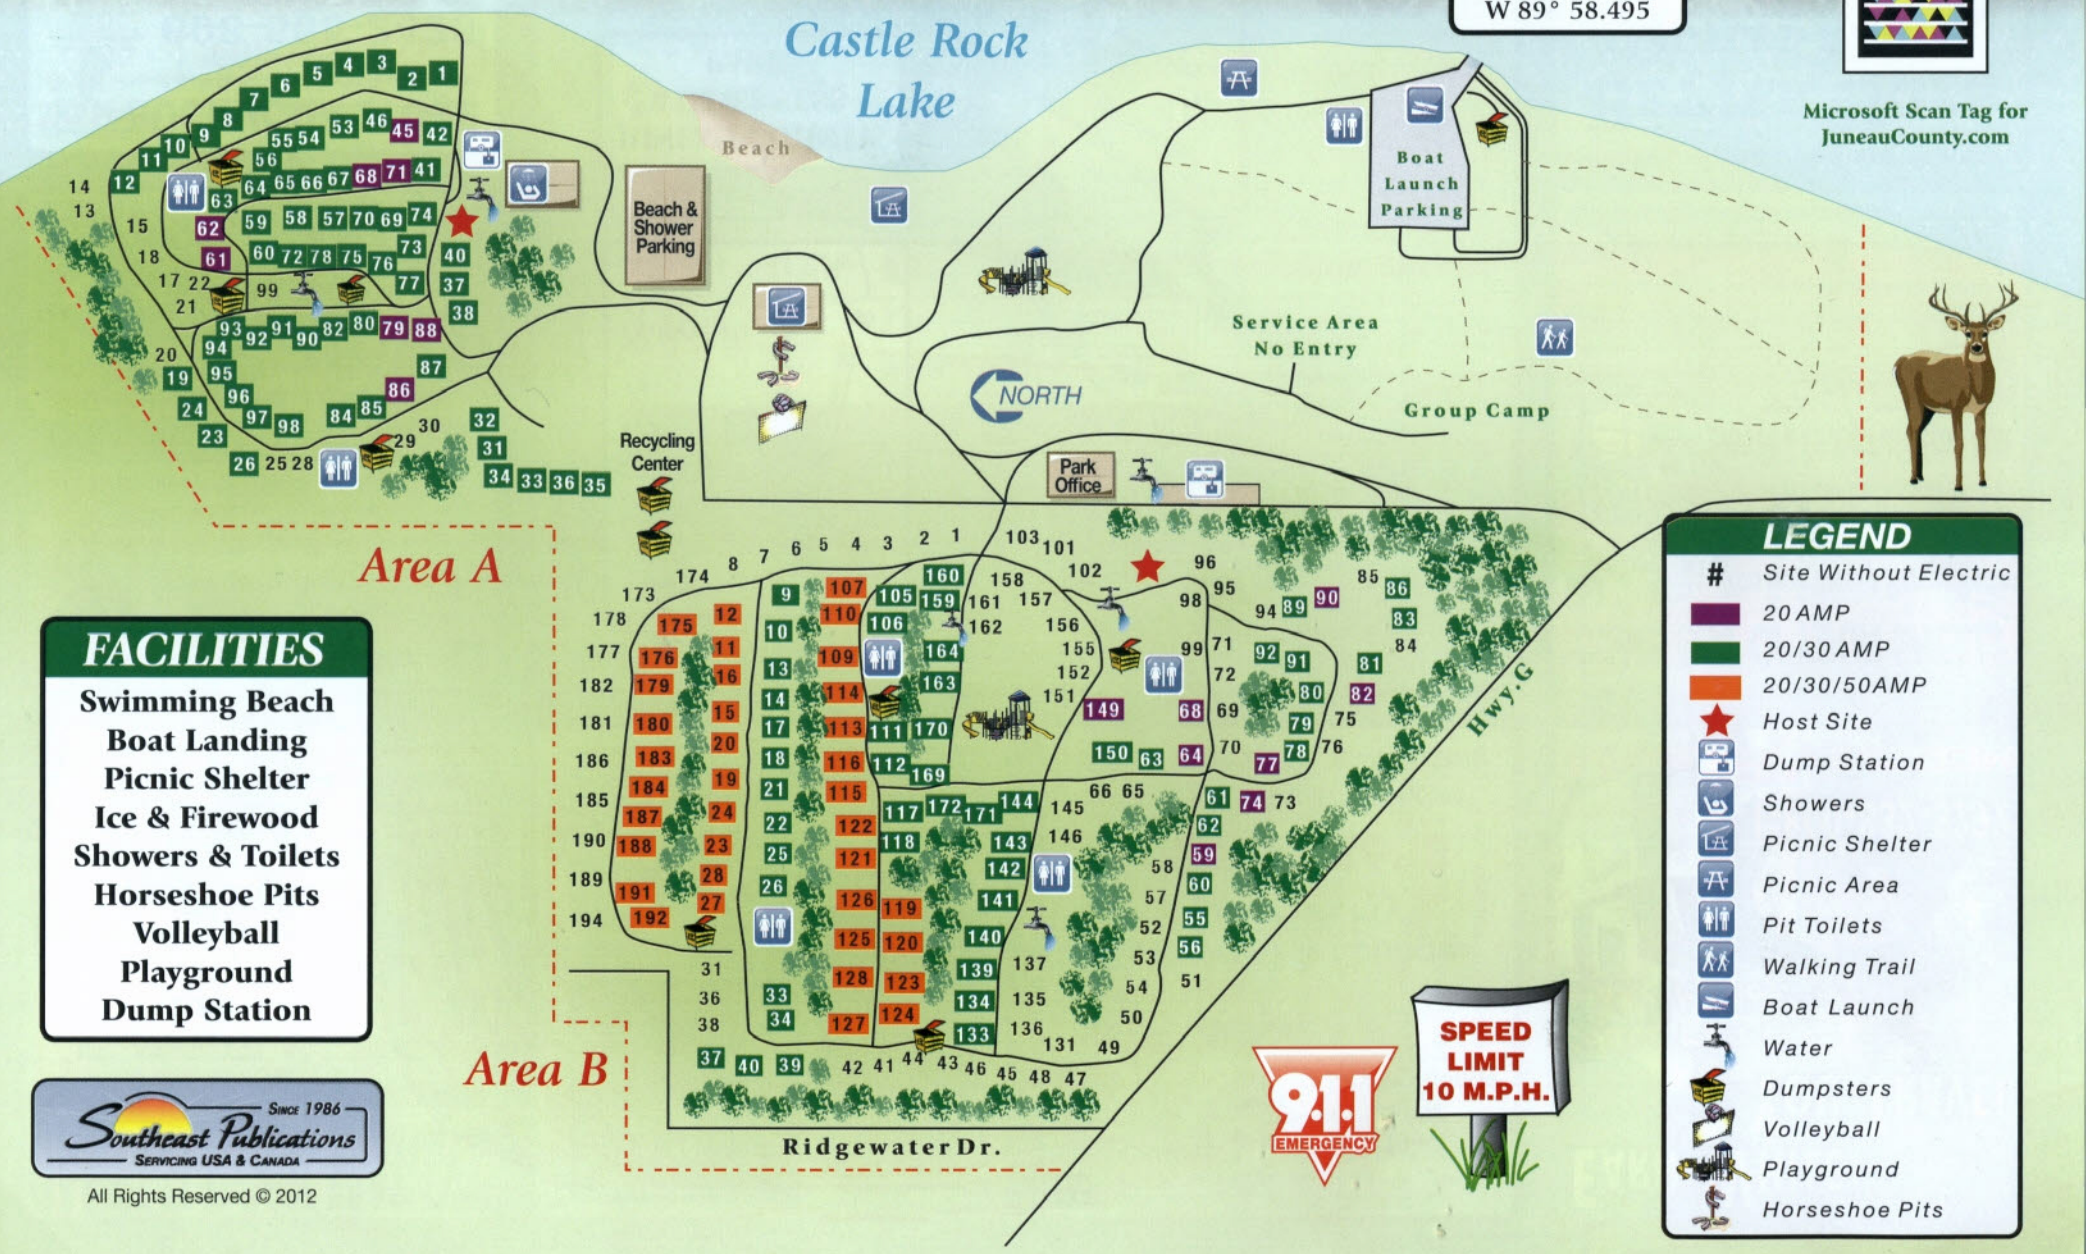

JUNEAU COUNTY CASTLE ROCK PARK

(608) 847-7089 • www.juneaucounty.com

Mapping Tools use Castle Rock Co. Park • Mauston, WI 53948

GPS Coordinates
N 43° 53.263
W 89° 58.495

Microsoft Scan Tag for
JuneauCounty.com

Castle Rock
Lake

Area A

Area B

FACILITIES

- Swimming Beach
- Boat Landing
- Picnic Shelter
- Ice & Firewood
- Showers & Toilets
- Horseshoe Pits
- Volleyball
- Playground
- Dump Station

LEGEND

- # Site Without Electric
- 20 AMP
- 20/30 AMP
- 20/30/50AMP
- ★ Host Site
- Dump Station
- Showers
- Picnic Shelter
- Picnic Area
- Pit Toilets
- Walking Trail
- Boat Launch
- Water
- Dumpsters
- Volleyball
- Playground
- Horseshoe Pits