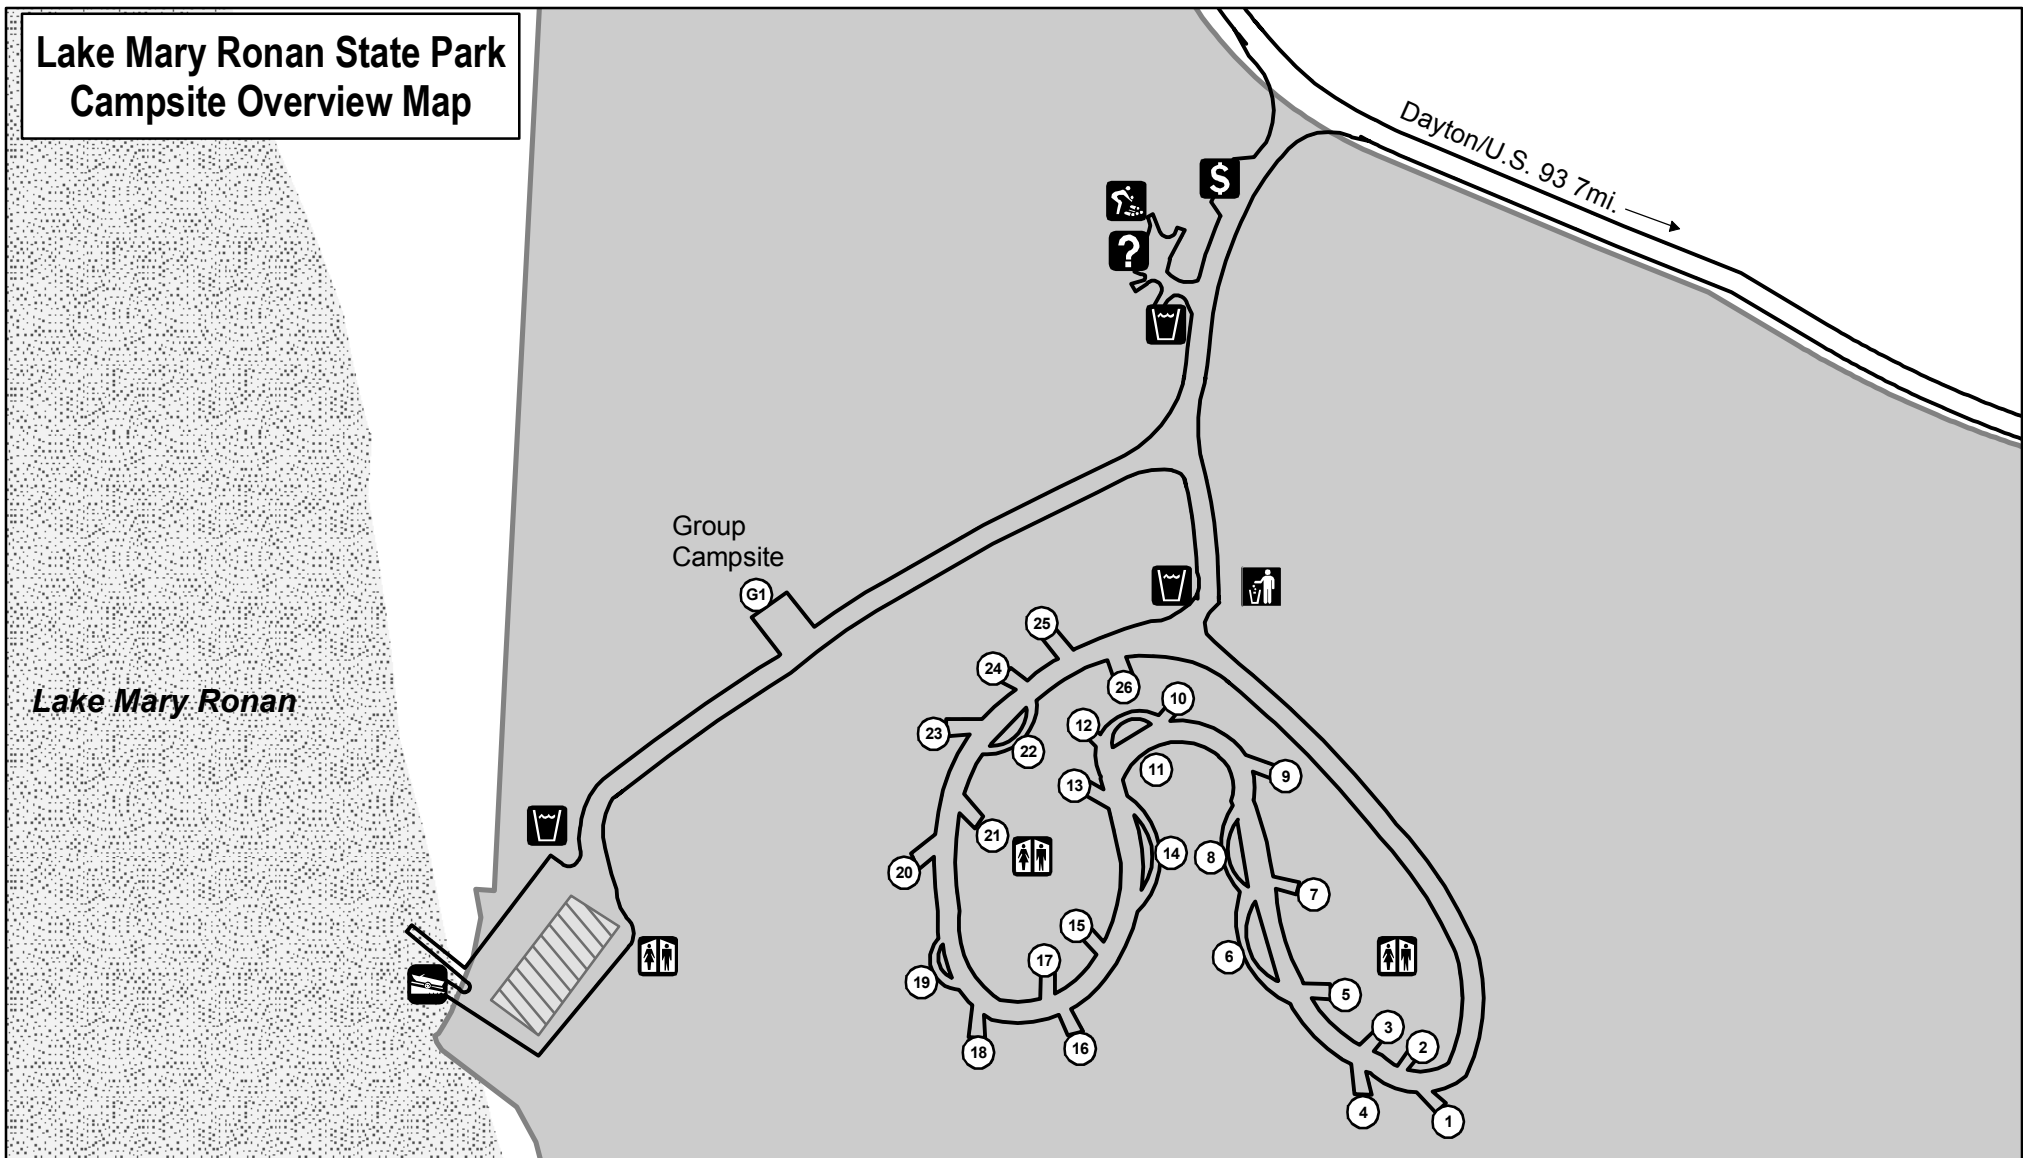

Lake Mary Ronan State Park Campsite Overview Map

Feet
0 75 150 300

**Montana Fish,
Wildlife & Parks**

W:\IS_Requests\4671\CampgroundR1\LakeMaryBC.mxd
3/21/2008

- Boat Launch/Ramp
- Firewood
- Garbage Dumpster
- Restroom
- Self Pay Station
- Visitor Information

- Water
- Camp Site
- Roads
- Trails
- State Park Boundary
- Parking Area