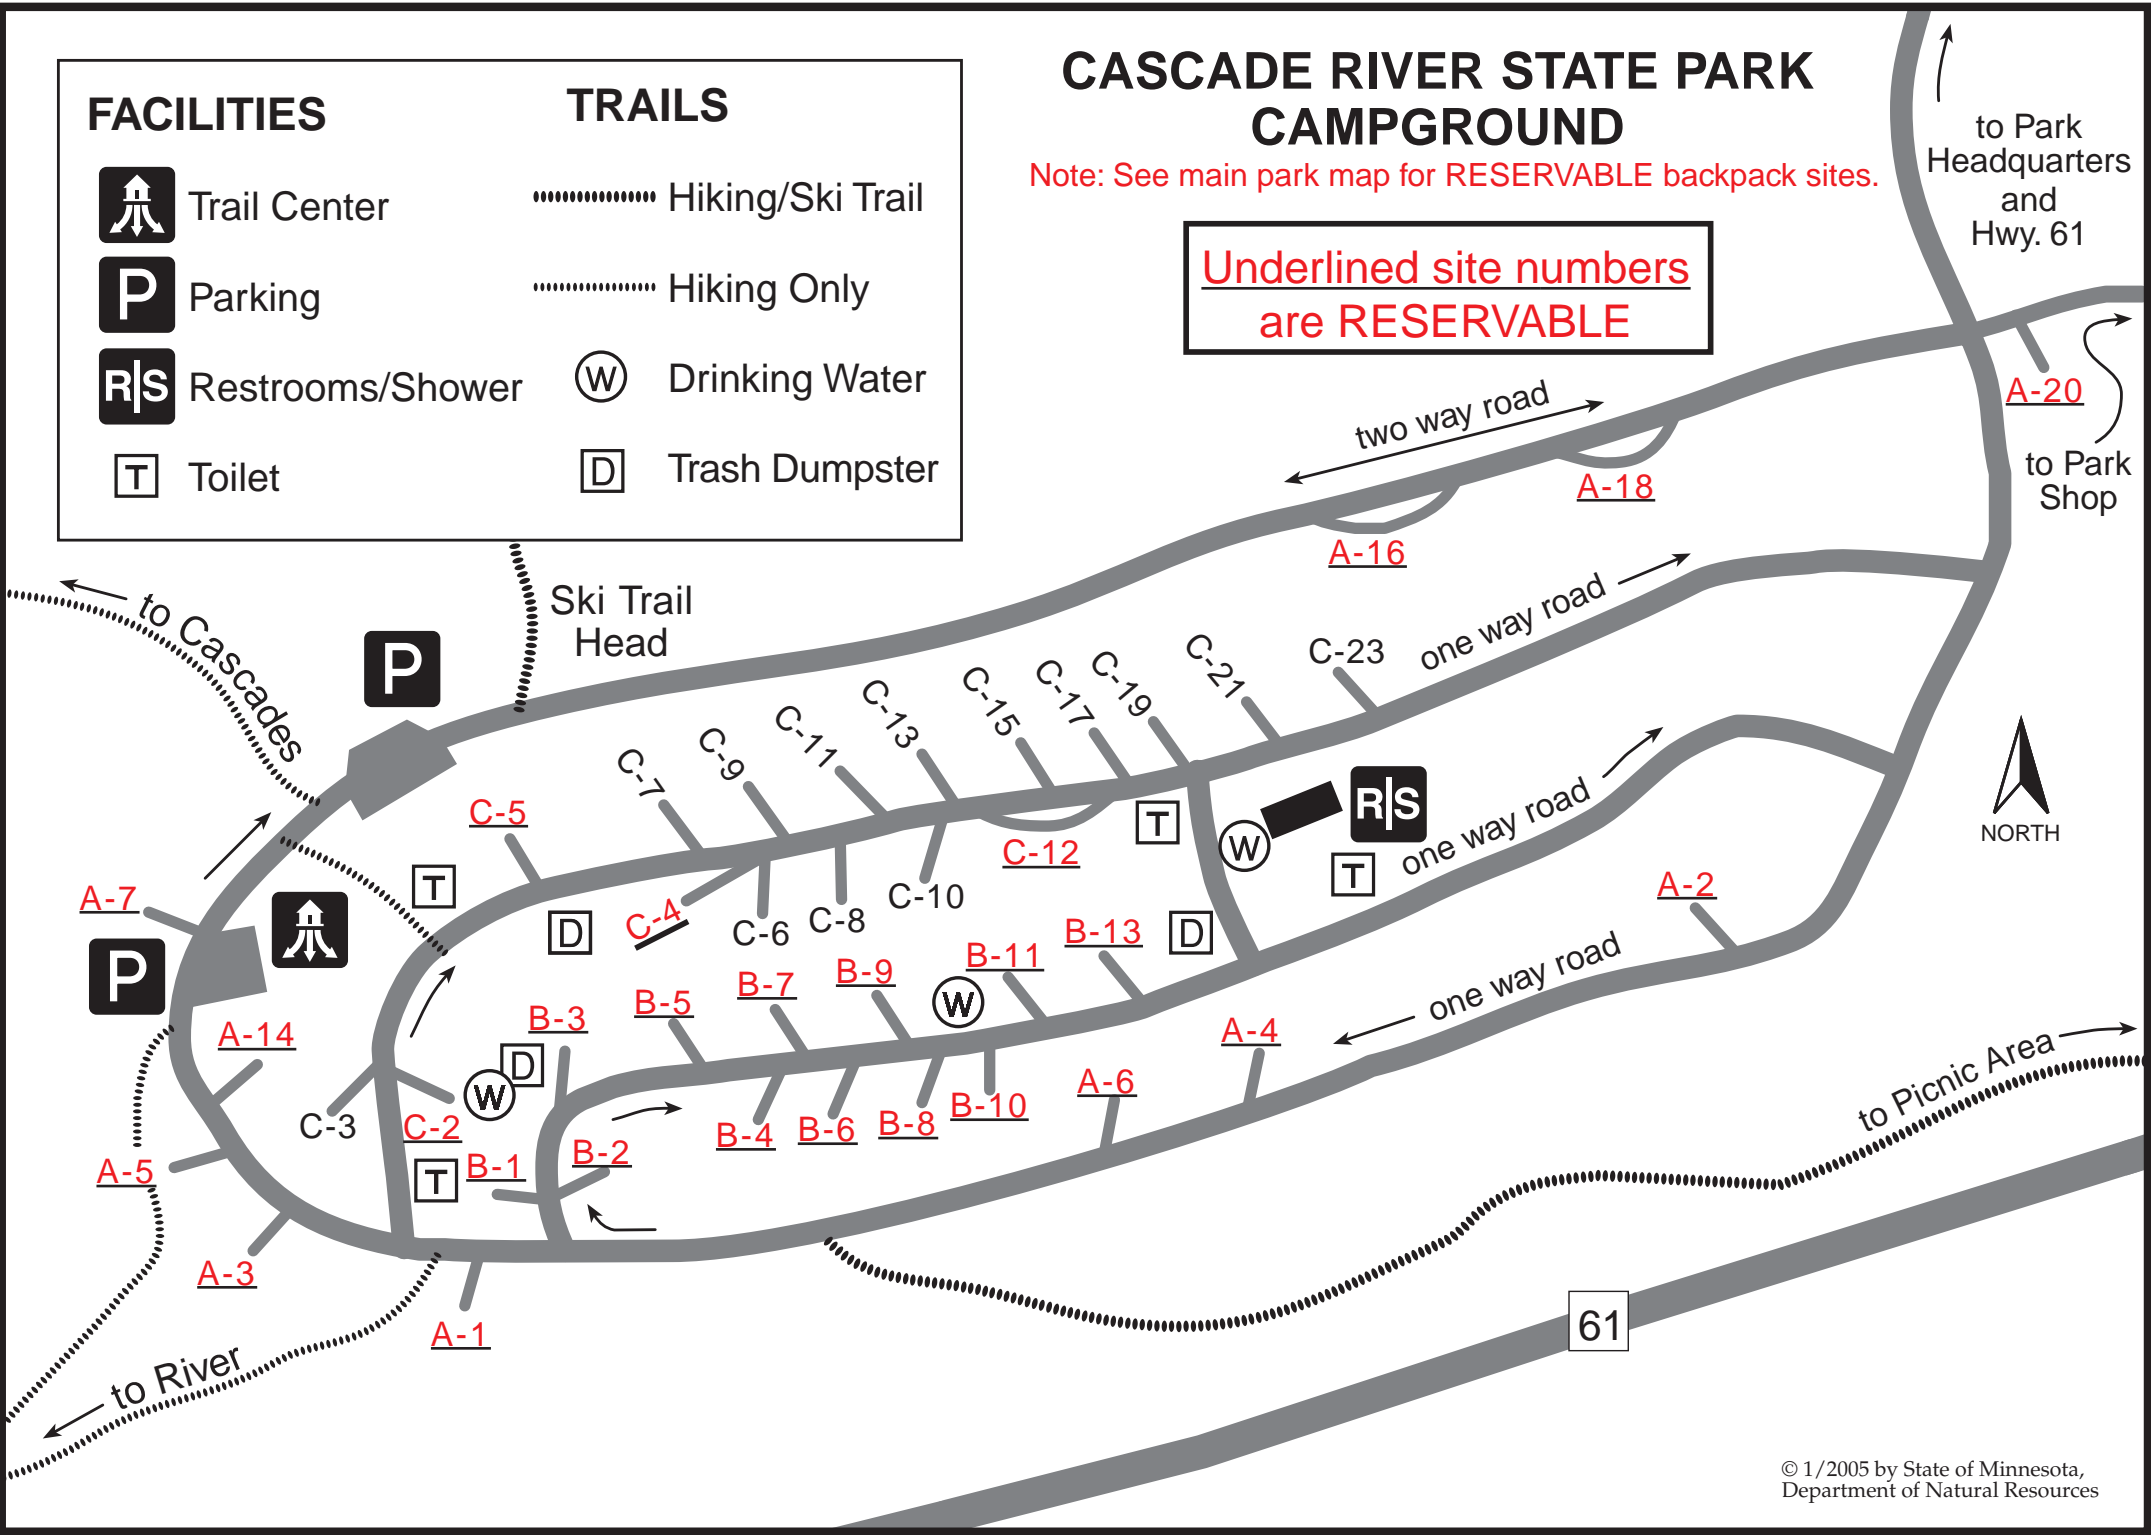

# CASCADE RIVER STATE PARK CAMPGROUND

Note: See main park map for RESERVABLE backpack sites.

Underlined site numbers  
are RESERVABLE

FACILITIES		TRAILS	
	Trail Center		Hiking/Ski Trail
	Parking		Hiking Only
	Restrooms/Shower		Drinking Water
	Toilet		Trash Dumpster

Note: This park **may** have RESERVABLE sites other than in the main campground. See the main park map for the locations of any additional camping or lodging sites.