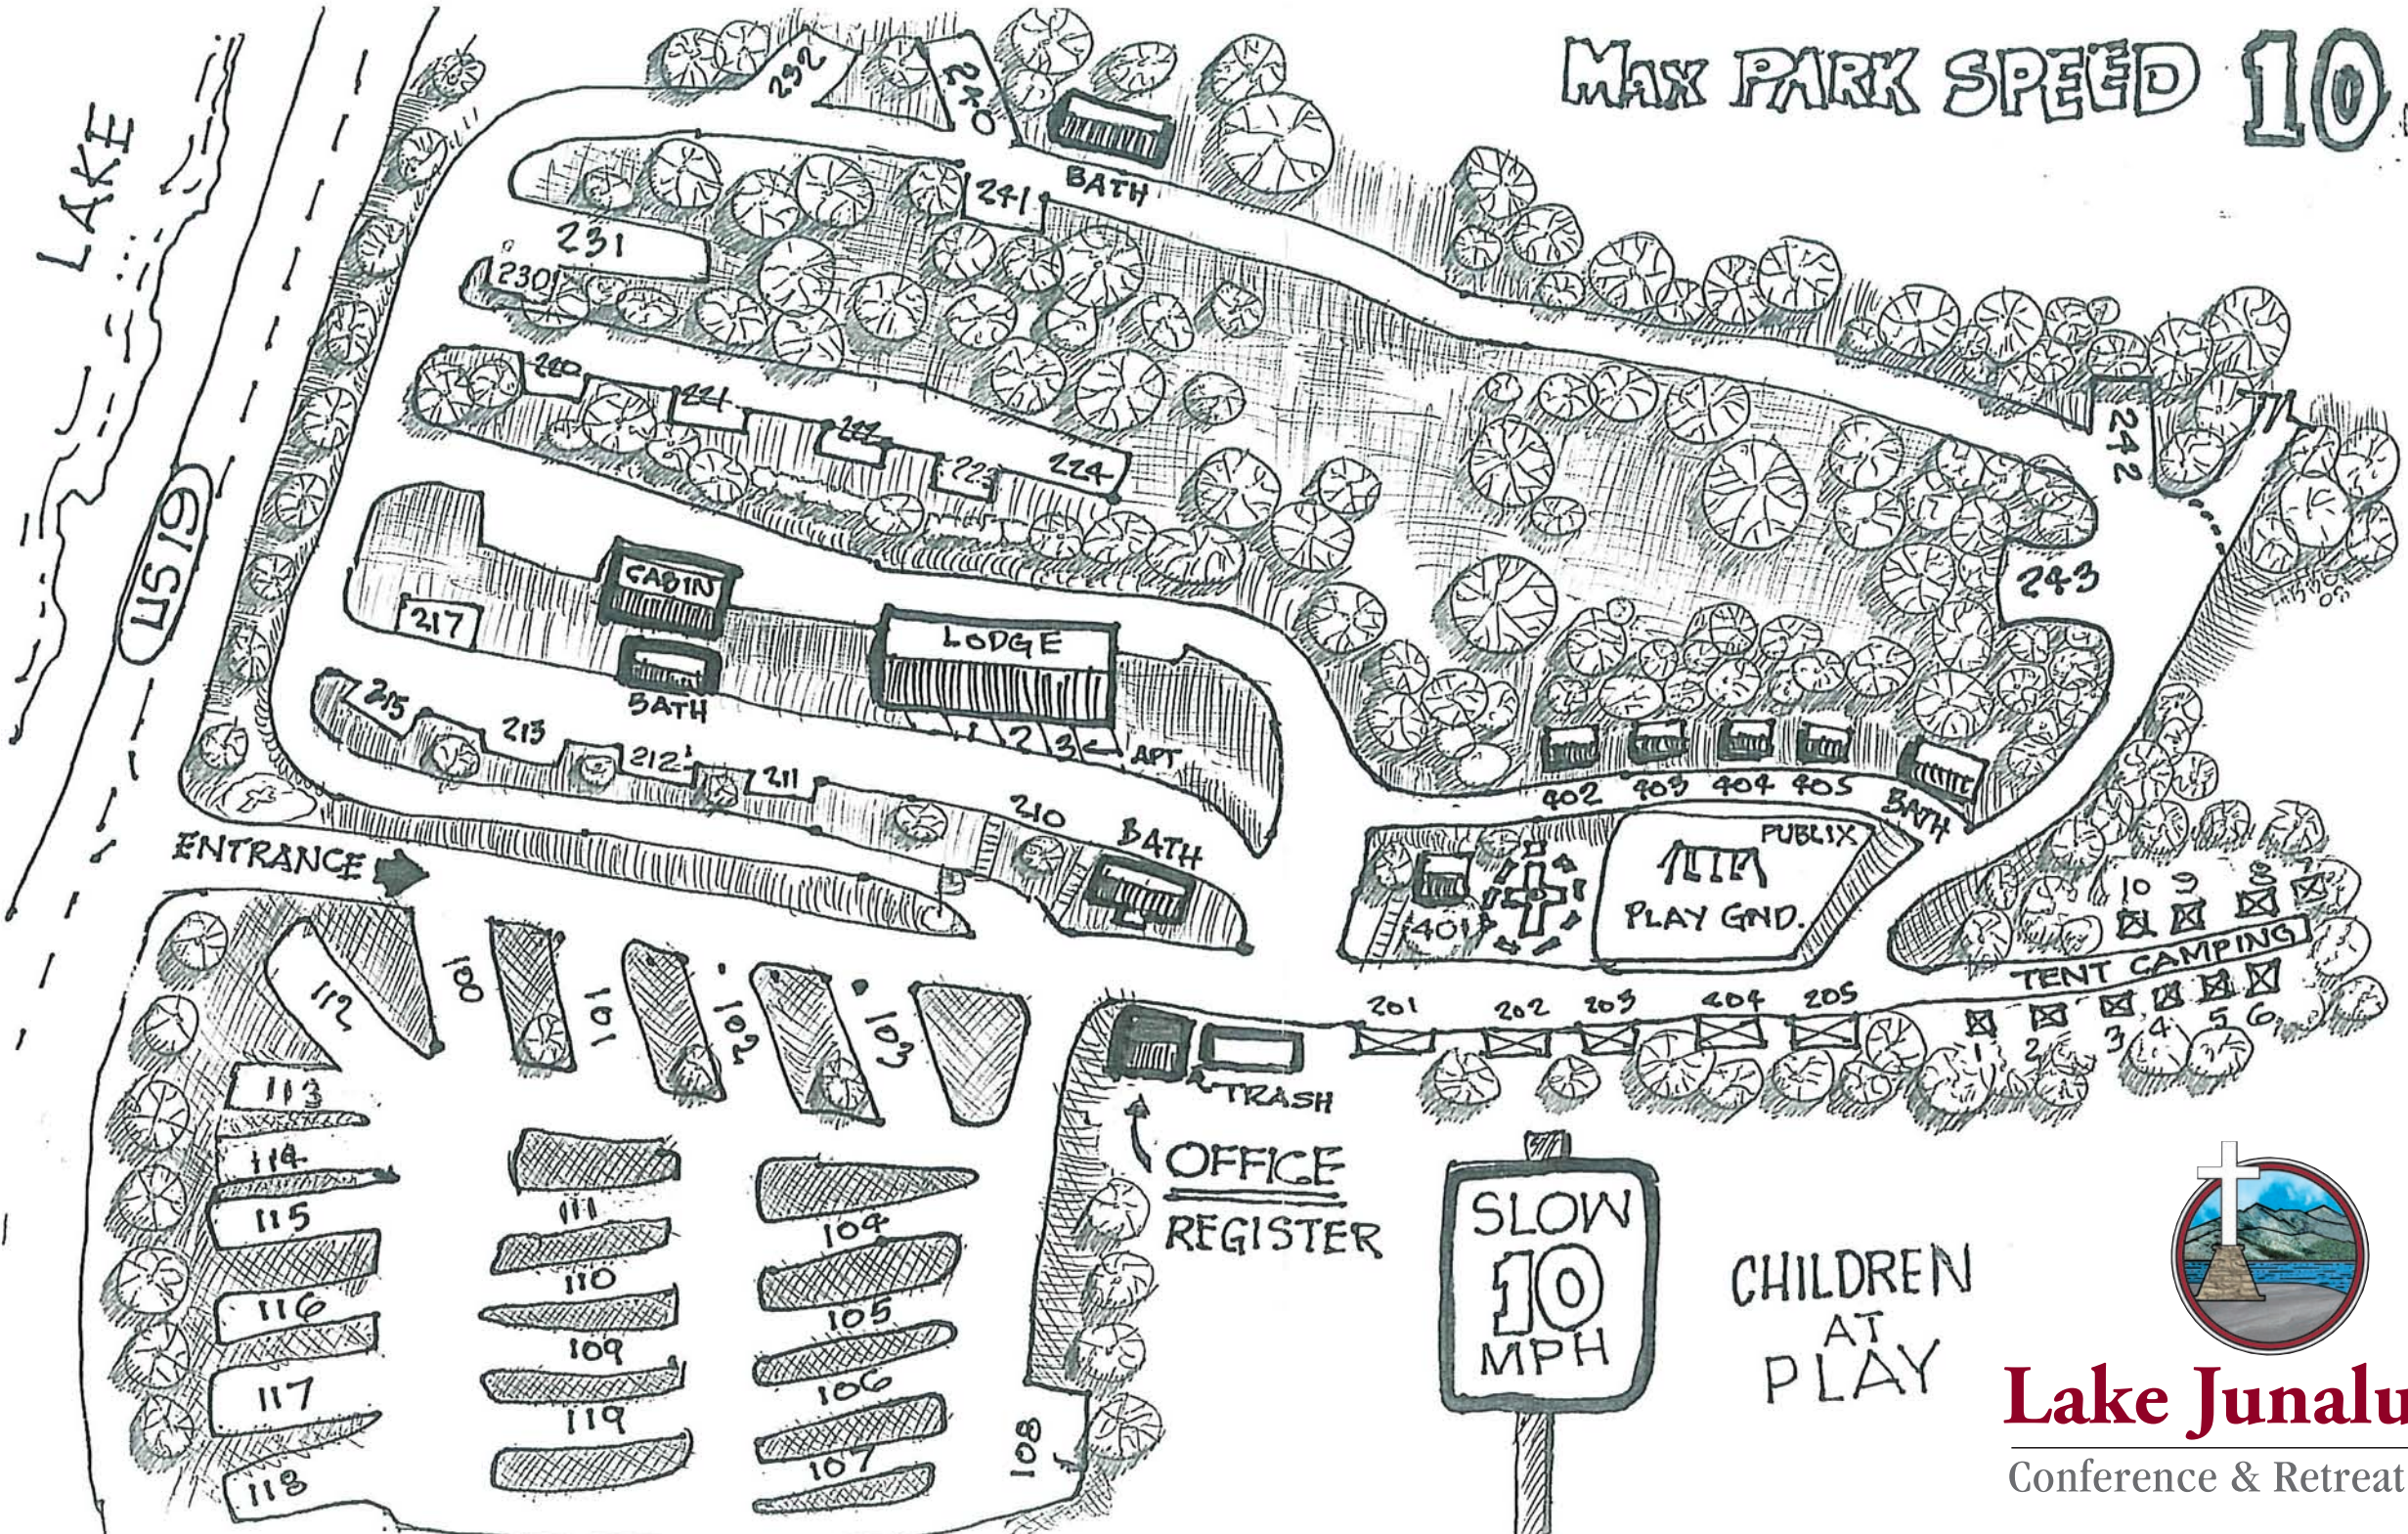

MAX PARK SPEED 10 MPH

LAKE

US 19

ENTRANCE

Lake Junaluska
Conference & Retreat Center