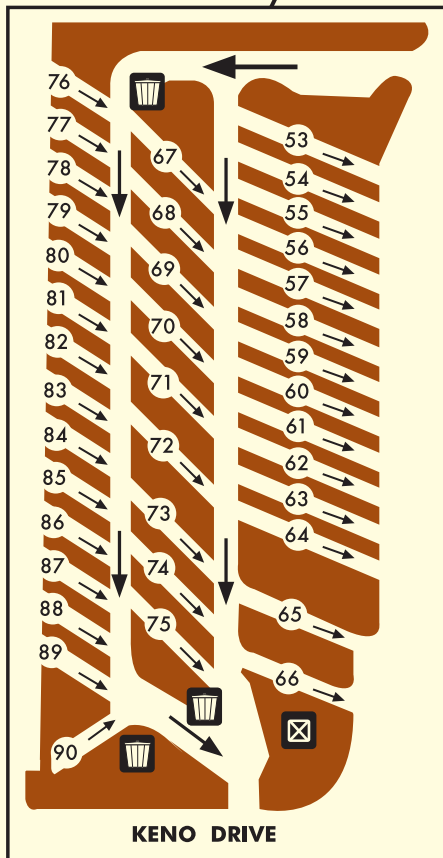

# SAGUARO RV PARK

TRASH RECEPTACLE

WASTE STATION

## SPACES 53-90

## SPACES 1 - 52