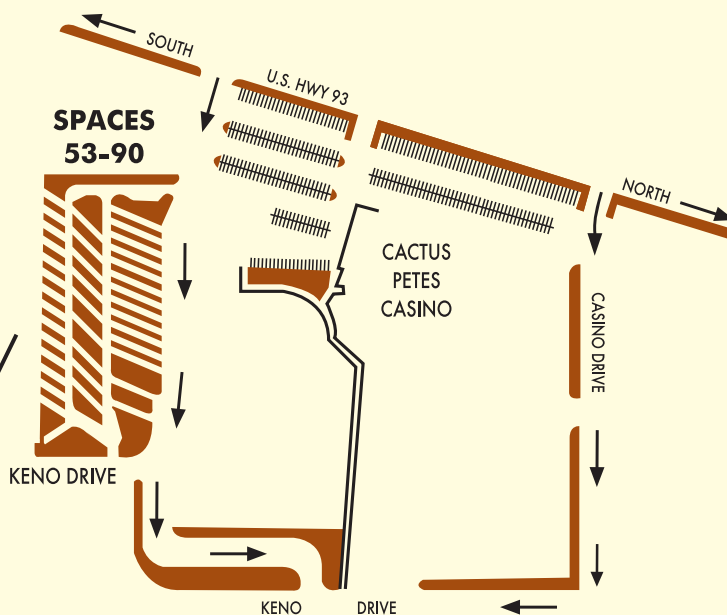

# SAGUARO RV PARK

TRASH RECEPTACLE

WASTE STATION

## SPACES 53-90

## SPACES 1 - 52