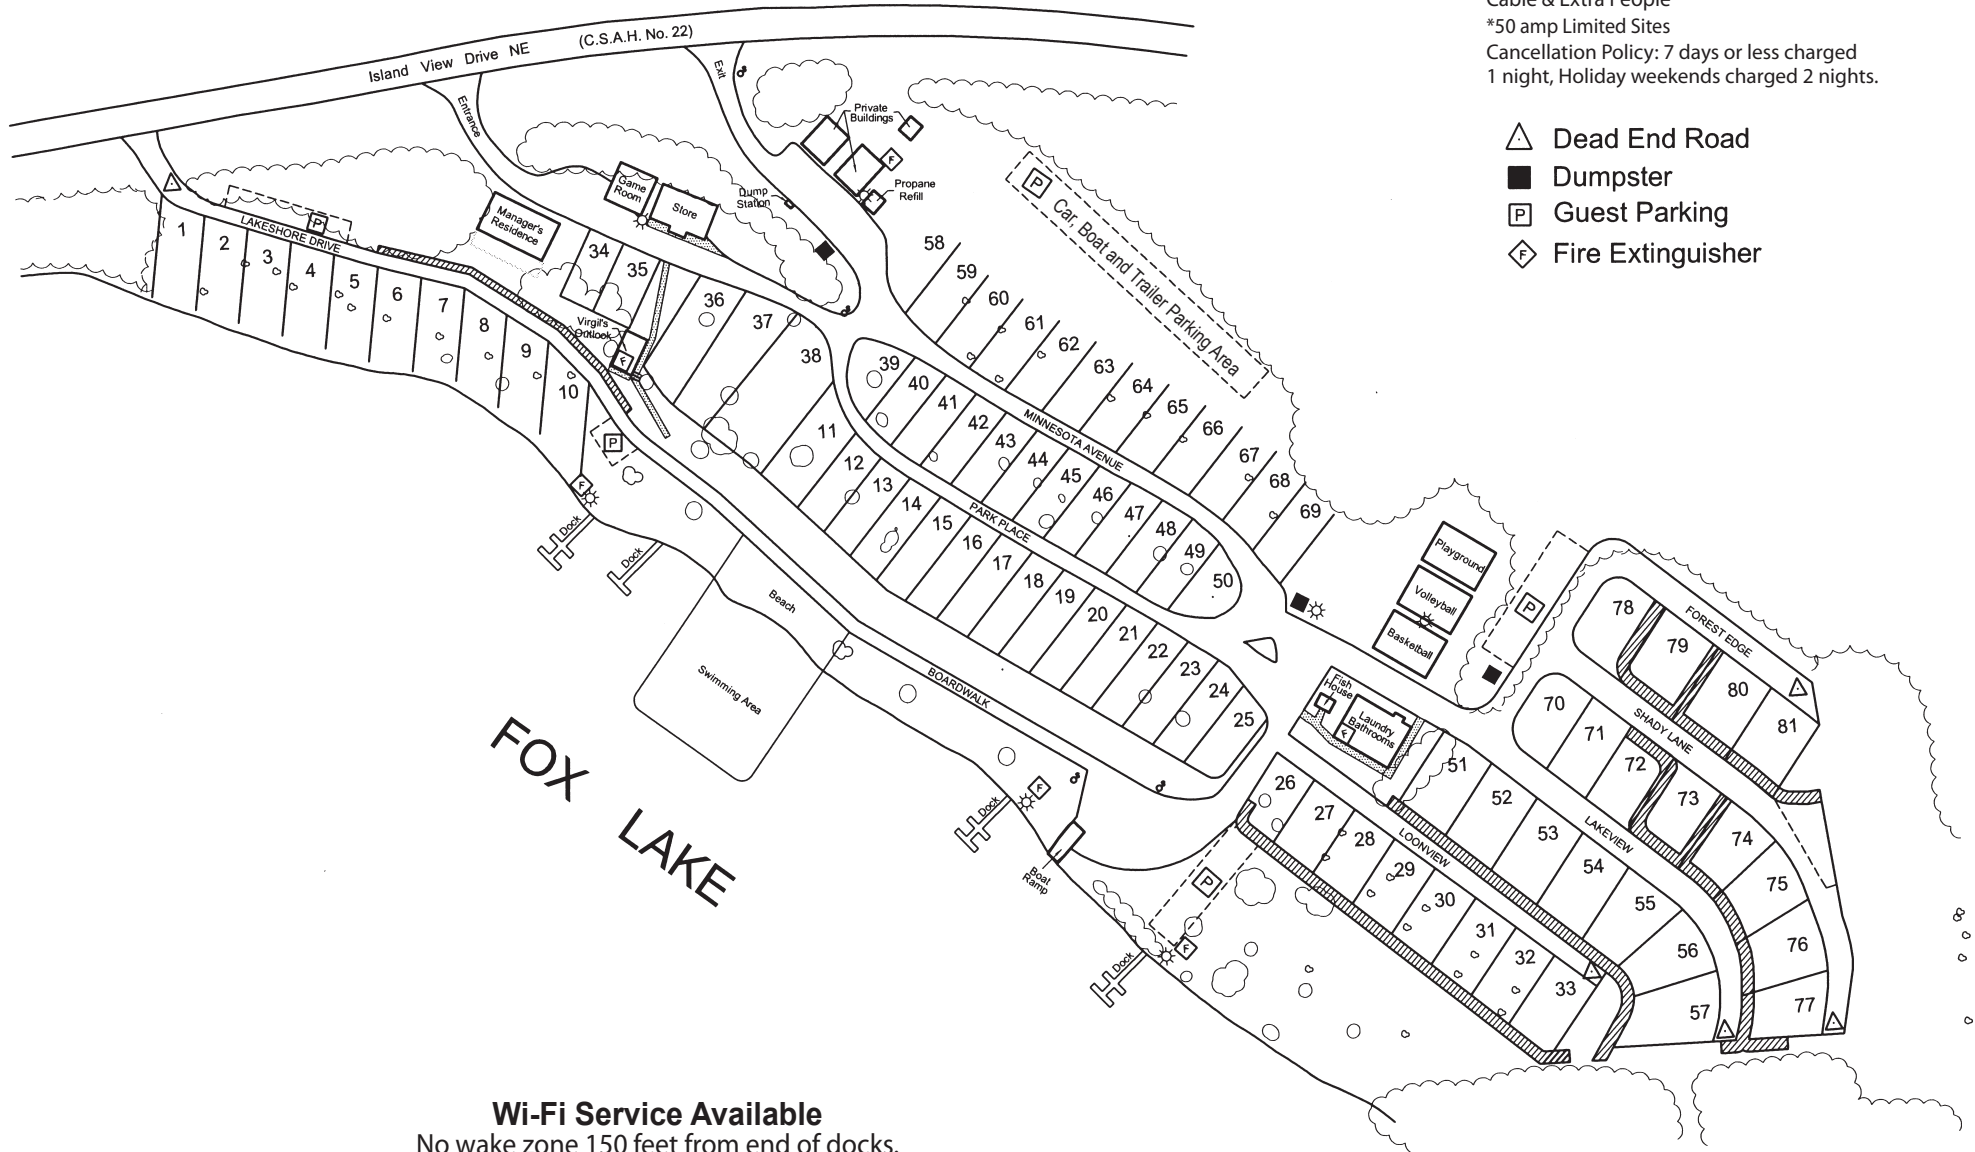

HAMILTON'S FOX LAKE CAMPGROUND

2556 ISLAND VIEW DRIVE, NE • BEMIDJI, MINNESOTA 56601 • TELEPHONE (218) 586-2231

Check in time 3:00 p.m.
Check out time 2:00 p.m.
 Web Page: camponfoxlake.com

30 amp Electric, Water & Sewer - all sites
 Additional fee: Air Conditioning, Heaters,
 Cable & Extra People
 *50 amp Limited Sites
 Cancellation Policy: 7 days or less charged
 1 night, Holiday weekends charged 2 nights.

- △ Dead End Road
- Dumpster
- P Guest Parking
- ◇ Fire Extinguisher

Wi-Fi Service Available
 No wake zone 150 feet from end of docks.