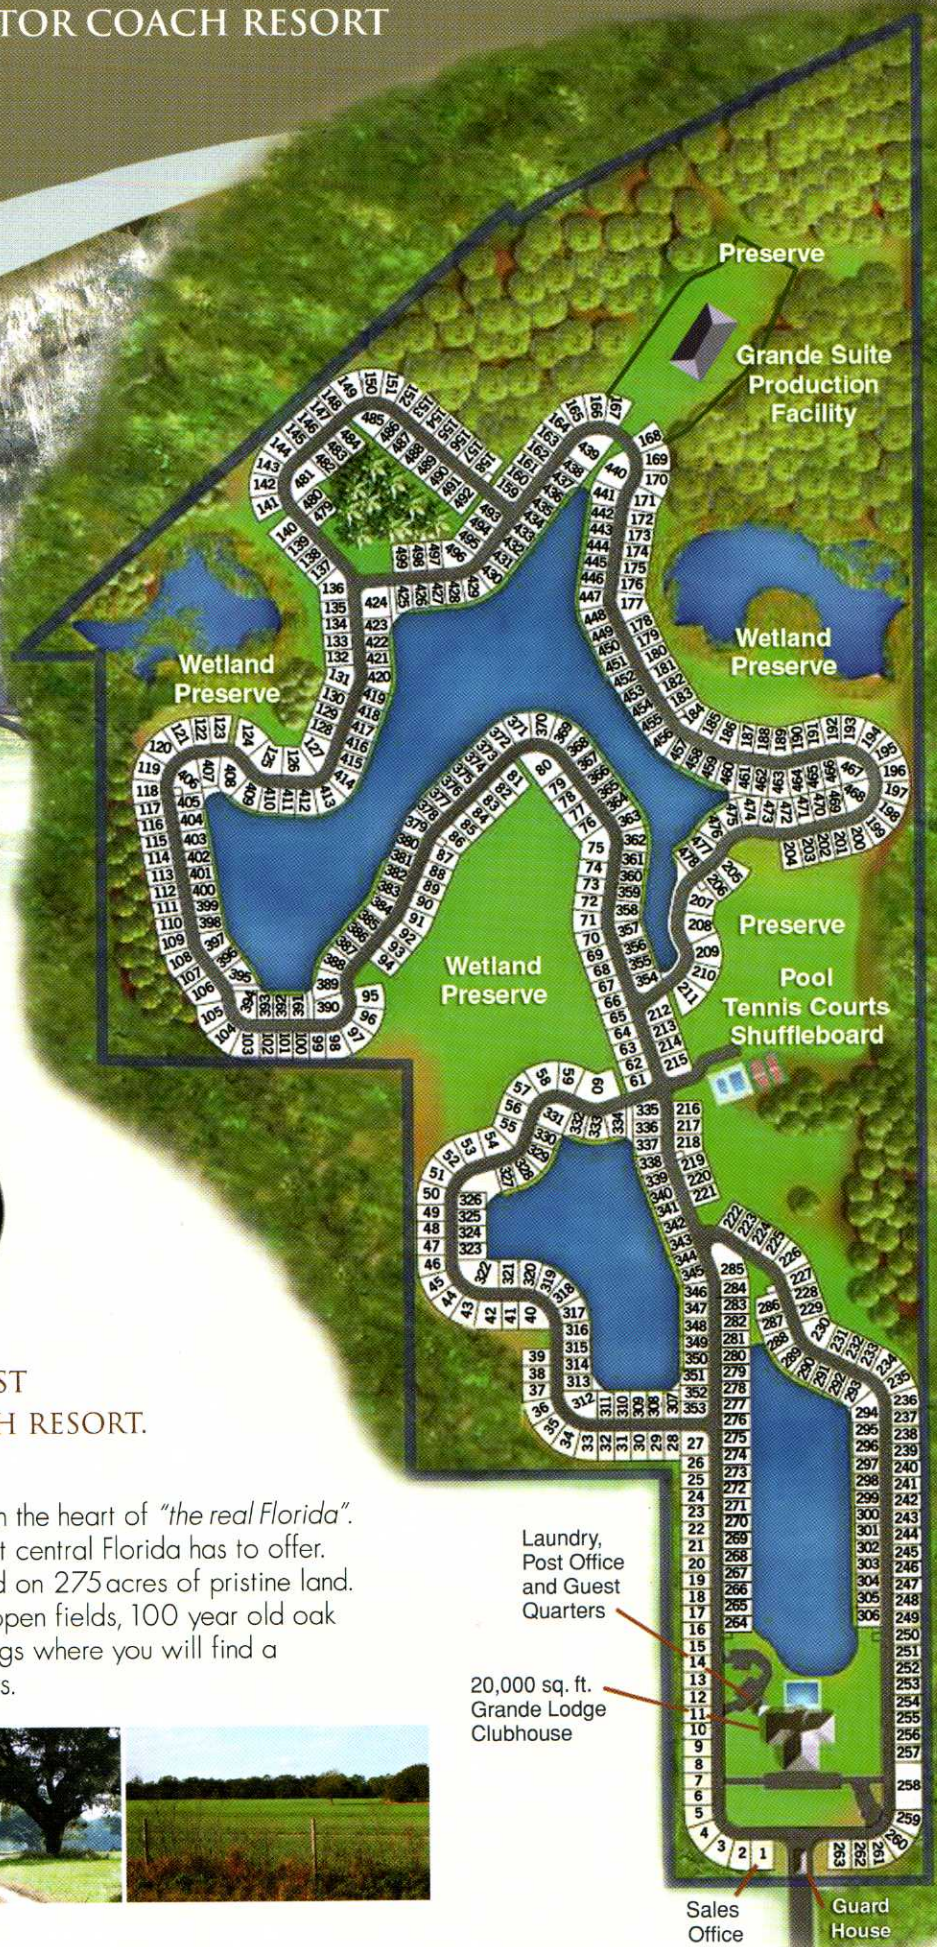

FLORIDA GRANDE MOTOR COACH RESORT SITE PLAN

*In The Heart Of
The Real Florida...*

*Come see
for yourself...*

WHY WE ARE AMERICA'S FINEST
CLASS "A" MOTOR COACH RESORT.

Located just 3.5 miles west of Orlando in the heart of "the real Florida".
A place where you will enjoy all of what central Florida has to offer.
The Florida Grande has 499 lots nestled on 275 acres of pristine land.
A gated resort, surrounded by beautiful open fields, 100 year old oak
trees, nature preserves and country settings where you will find a
community filled with warm friendly faces.