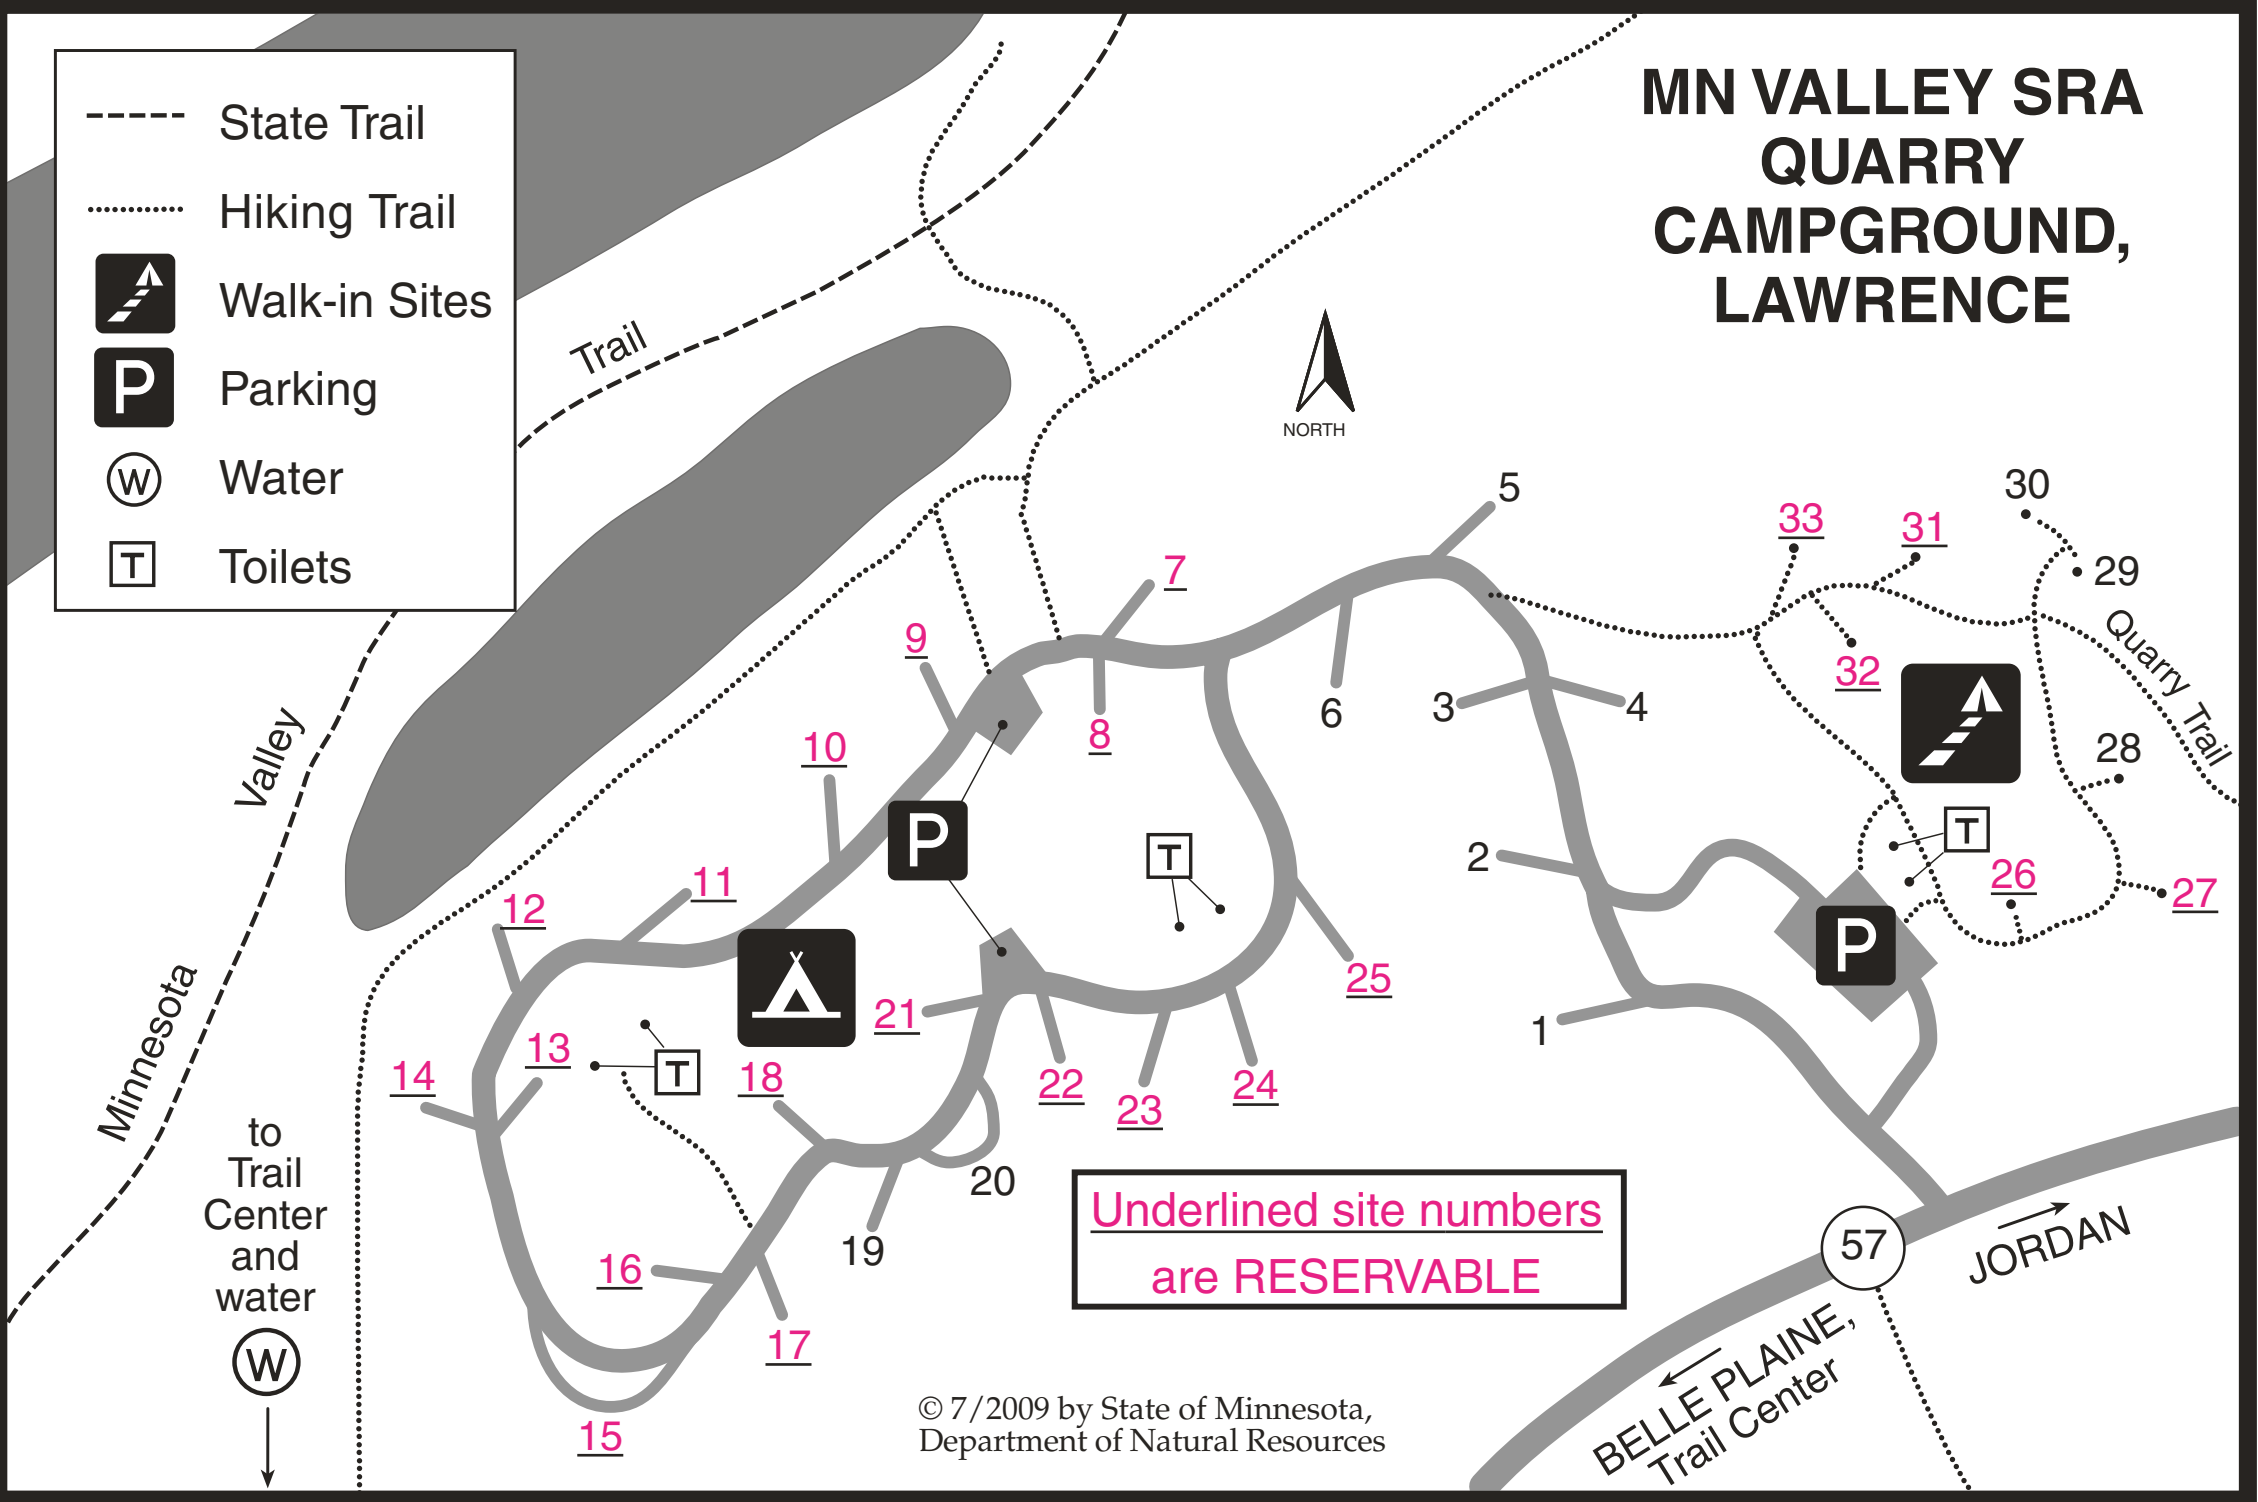

MN VALLEY SRA QUARRY CAMPGROUND, LAWRENCE

- State Trail
- Hiking Trail
-  Walk-in Sites
-  Parking
-  Water
-  Toilets

Underlined site numbers
are RESERVABLE