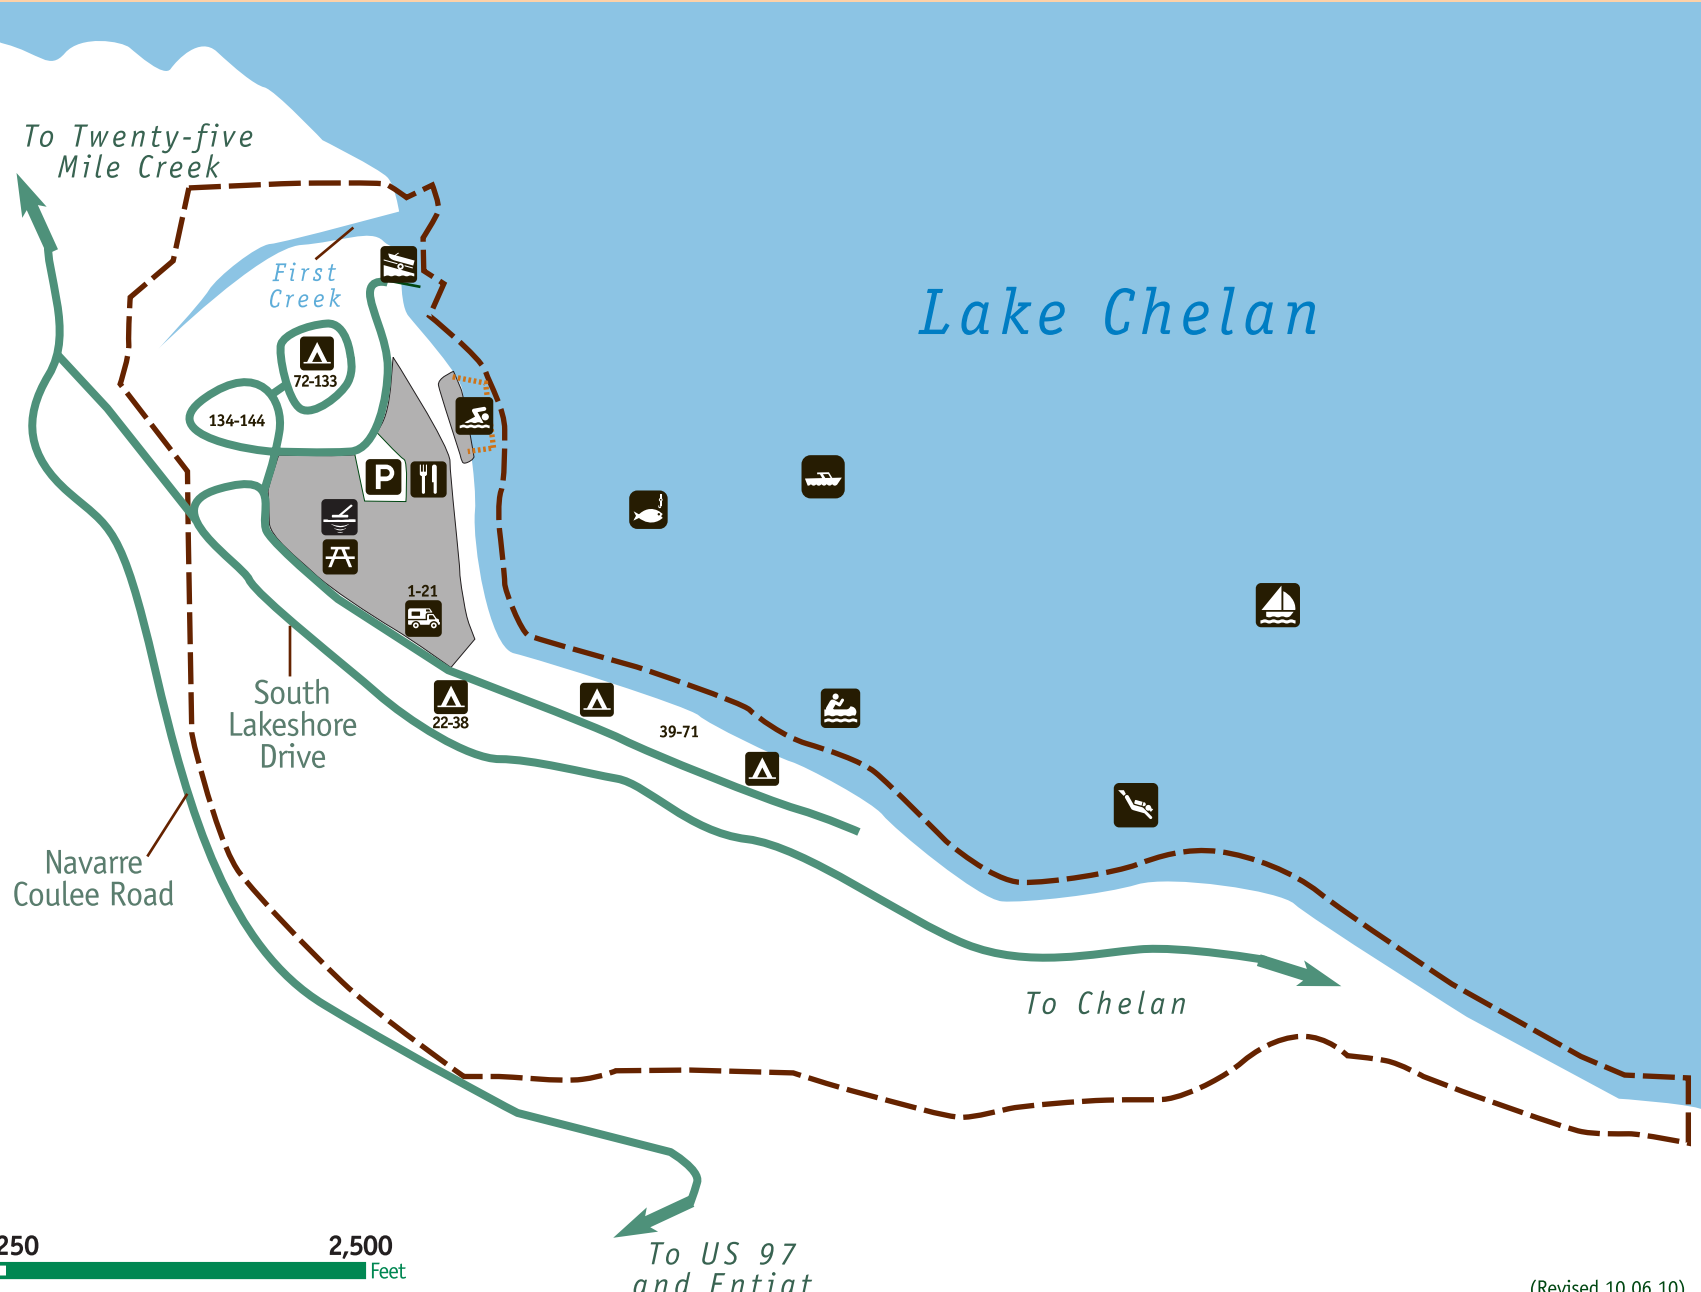

Lake Chelan State Park

- Boating
 - Sailing
 - Scuba diving
 - Fishing
 - Swimming
 - Canoe access
 - Metal detecting area
 - Picnic area
 - Camping
 - Food service
 - Boat launch
 - RV camping
 - Moorage buoy
 - Parking
- Park boundary
- Users of metal detectors must complete an application and register with park staff before metal detecting.