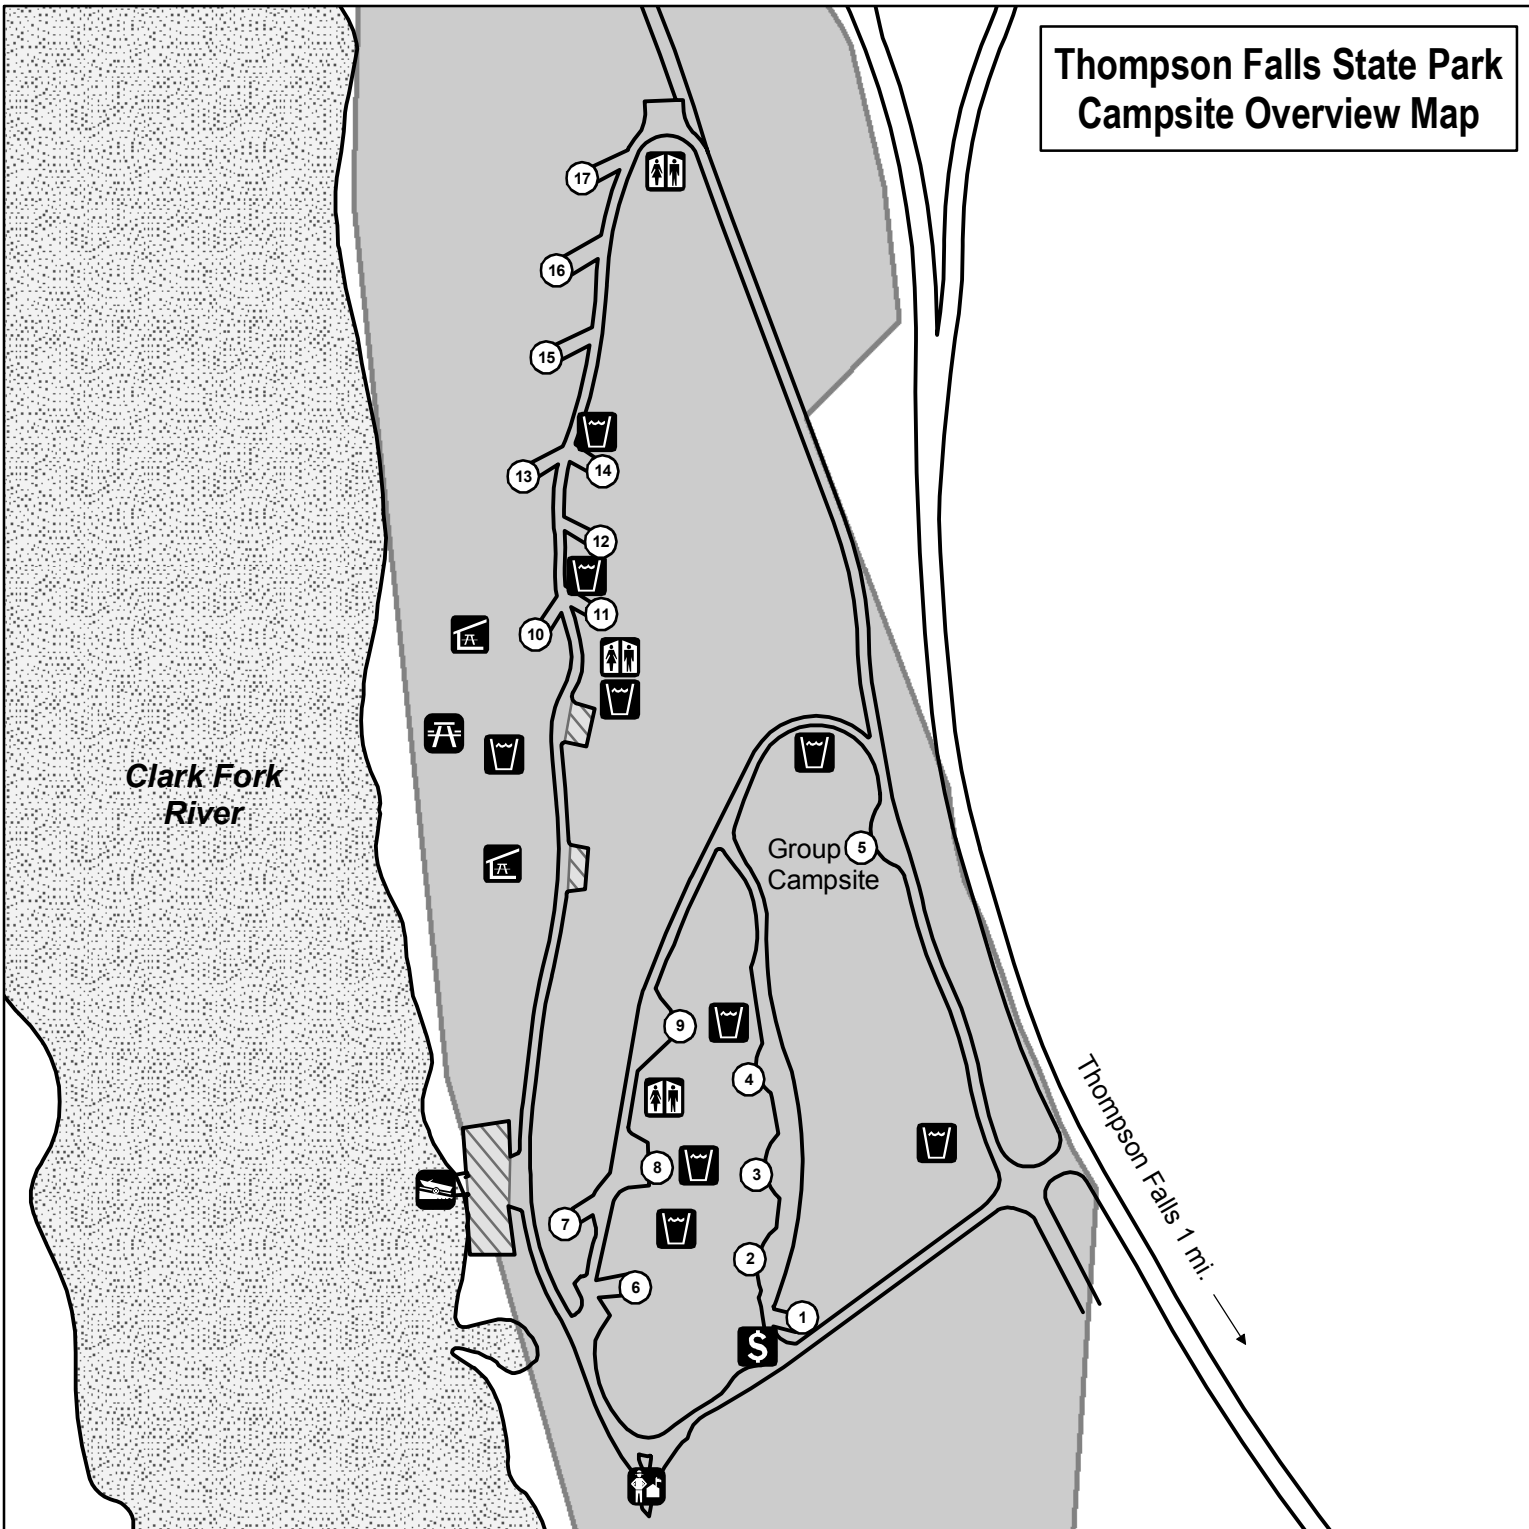

Thompson Falls State Park Campsite Overview Map

- Boat Launch/Ramp
- Camp Host Site
- Garbage Dumpster
- Picnic Area
- Picnic Shelter
- Restroom
- Self Pay Station
- Visitor Information
- Water
- Camp Site
- Roads
- Trails
- State Park Boundary
- Parking Area

**Montana Fish,
Wildlife & Parks**