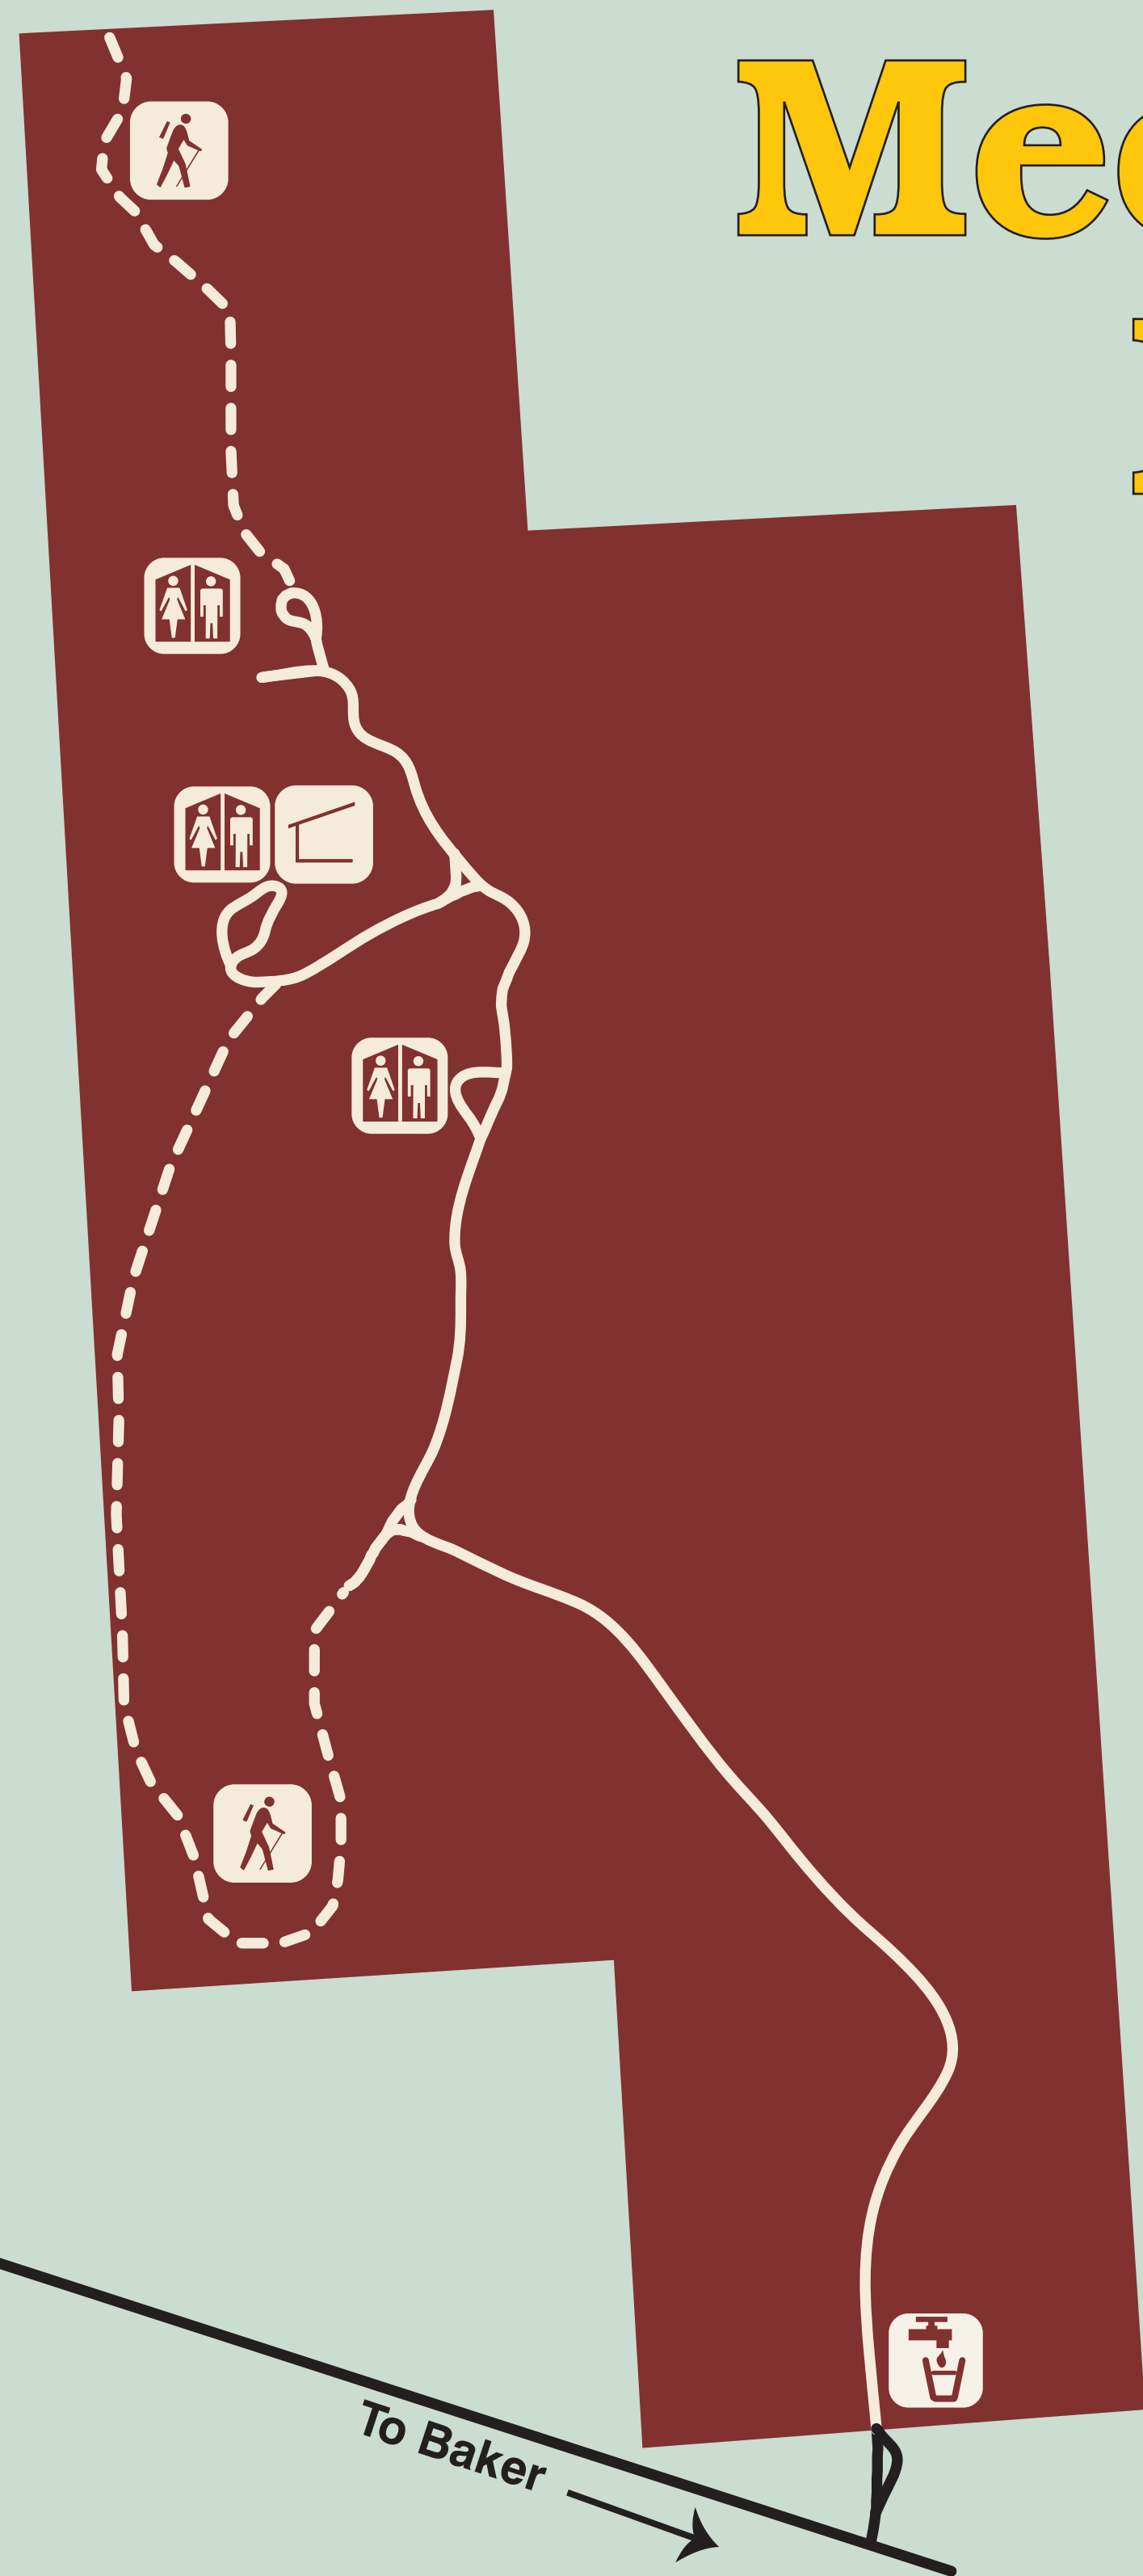

Medicine Rocks State Park

Map Key

-  Group Use Area
-  Restrooms
-  Water
-  Hiking Trail
-  FWP Land Ownership
-  Other Land Ownership

1/2 Mile

To Ekalaka

Hwy. 7

To Baker