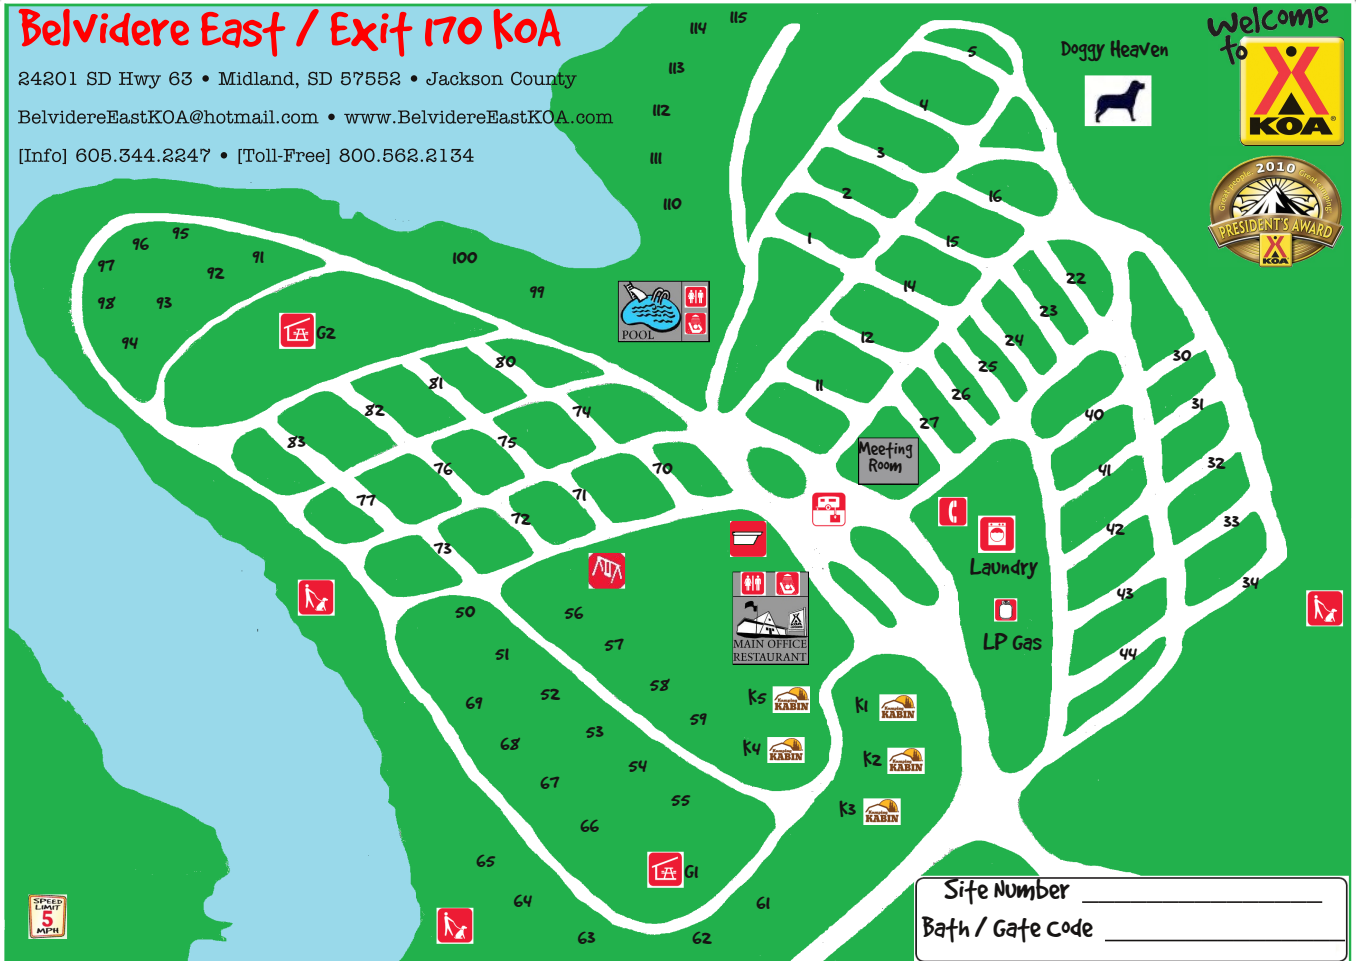

Belvidere East / Exit 170 KOA

24201 SD Hwy 63 • Midland, SD 57552 • Jackson County
 BelvidereEastKOA@hotmail.com • www.BelvidereEastKOA.com
 [Info] 605.344.2247 • [Toll-Free] 800.562.2134

General Information

cable TV

Your Antenna Booster must be off.
Set TV to Cable.
Perform Auto Programming.

2. FOX	3. NBC	4. ABC	5. CBS
6. CNN	7. FAM	8. FNC	9. TWC
10. FMC	11. E!	12. AMC	13. COM
14. LIFE	15. TOON	16. FOOD	17. NGC
18. TLC	19. SCFI	20. FX	21. TNT
22. A&E	23. SPRE	24. USA	25. TBS