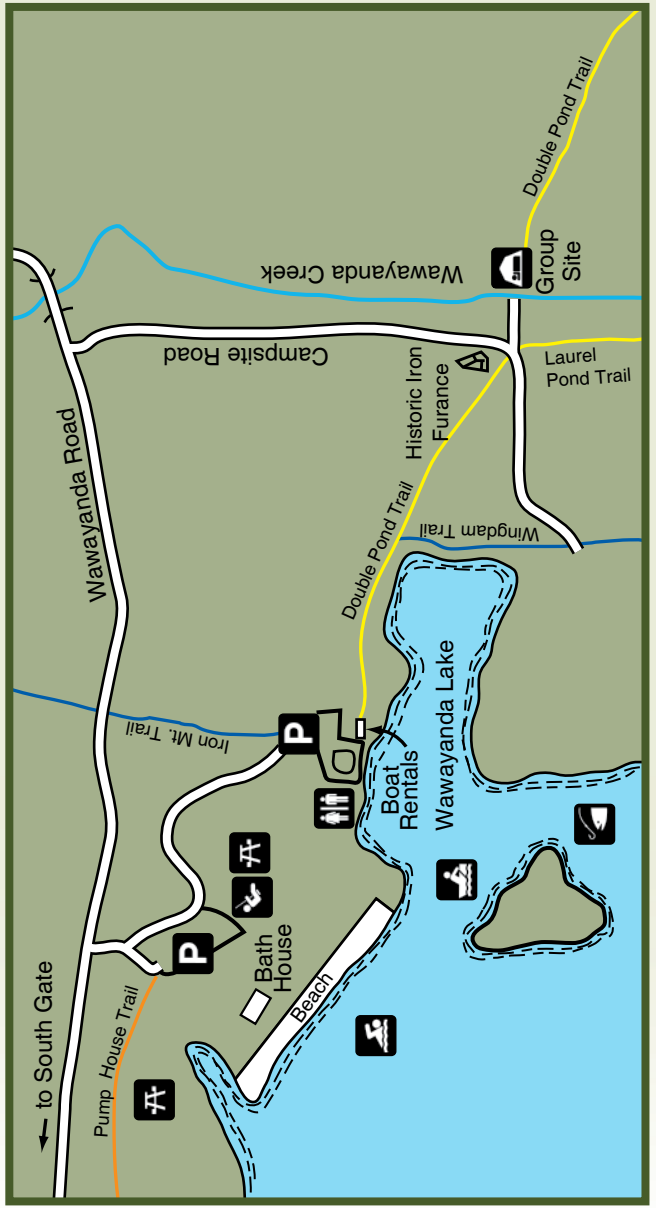

WAWAYANDA STATE PARK

LEGEND

	Natural Areas		Appalachian Trail
	Park Office		Viewing Area
	Swimming		Contour
	Picnicking		Boating
	Fishing		Dirt Road
	Camping Area		Restrooms
	Trails		Playground

Swimming Area Detail Map

TRAIL LEGEND

	Appalachian Trail** - 16.5 mi.		Terrace Pond South Trail** - 1.5 mi.
	William Hoerflien Trail - 2 mi.		Terrace Pond Red Trail** - 2.4 mi.
	Wingdam Trail - 1.5 mi.		Terrace Pond North Trail** - 2 mi.
	Double Pond Trail - 1.7 mi.		Terrace Pond Circular Trail** - 1.5 mi.
	Laurel Pond Trail 1.5 mi.		Yellow Dot Trail** 2 mi.
	Pump House Trail** - 2.8 mi.		Spring North Trail - 1.9 mi.
	Sitting Bear Trail** - 2.8 mi.		Bearfoot Waters Clinton Trail - 0.75 mi.
	Red Dot Trail - 1.2 mi.		

** Hiking Only Trail