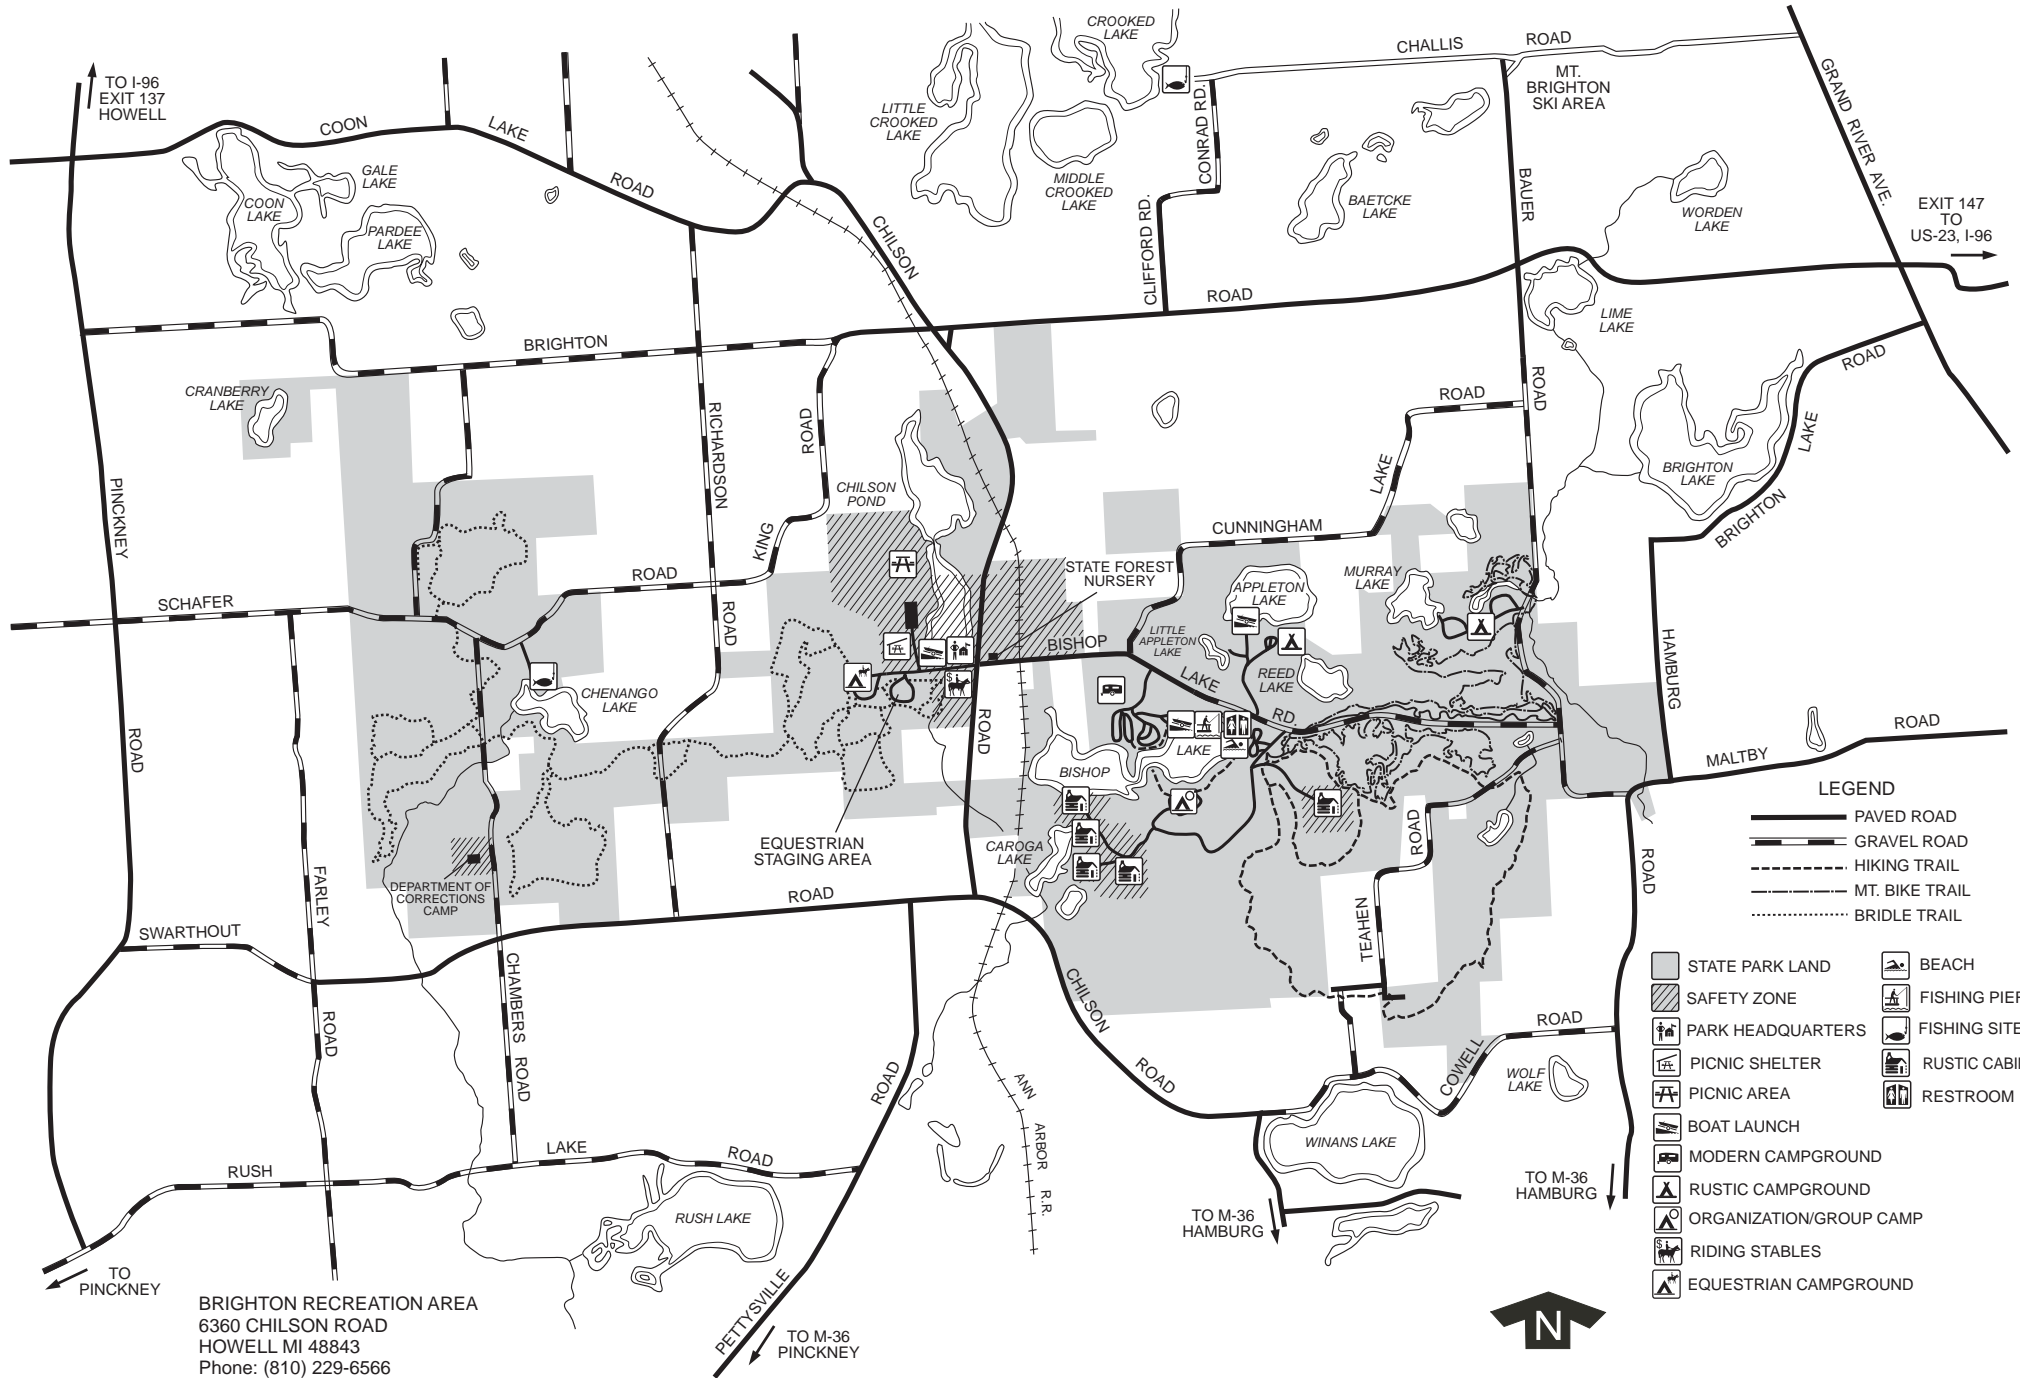

# Brighton Recreation Area

### LEGEND

- PAVED ROAD
- GRAVEL ROAD
- HIKING TRAIL
- MT. BIKE TRAIL
- BRIDLE TRAIL

- STATE PARK LAND
- SAFETY ZONE
- PARK HEADQUARTERS
- PICNIC SHELTER
- PICNIC AREA
- BOAT LAUNCH
- MODERN CAMPGROUND
- RUSTIC CAMPGROUND
- ORGANIZATION/GROUP CAMP
- RIDING STABLES
- EQUESTRIAN CAMPGROUND
- BEACH
- FISHING PIER
- FISHING SITE
- RUSTIC CABIN
- RESTROOM

BRIGHTON RECREATION AREA  
 6360 CHILSON ROAD  
 HOWELL MI 48843  
 Phone: (810) 229-6566