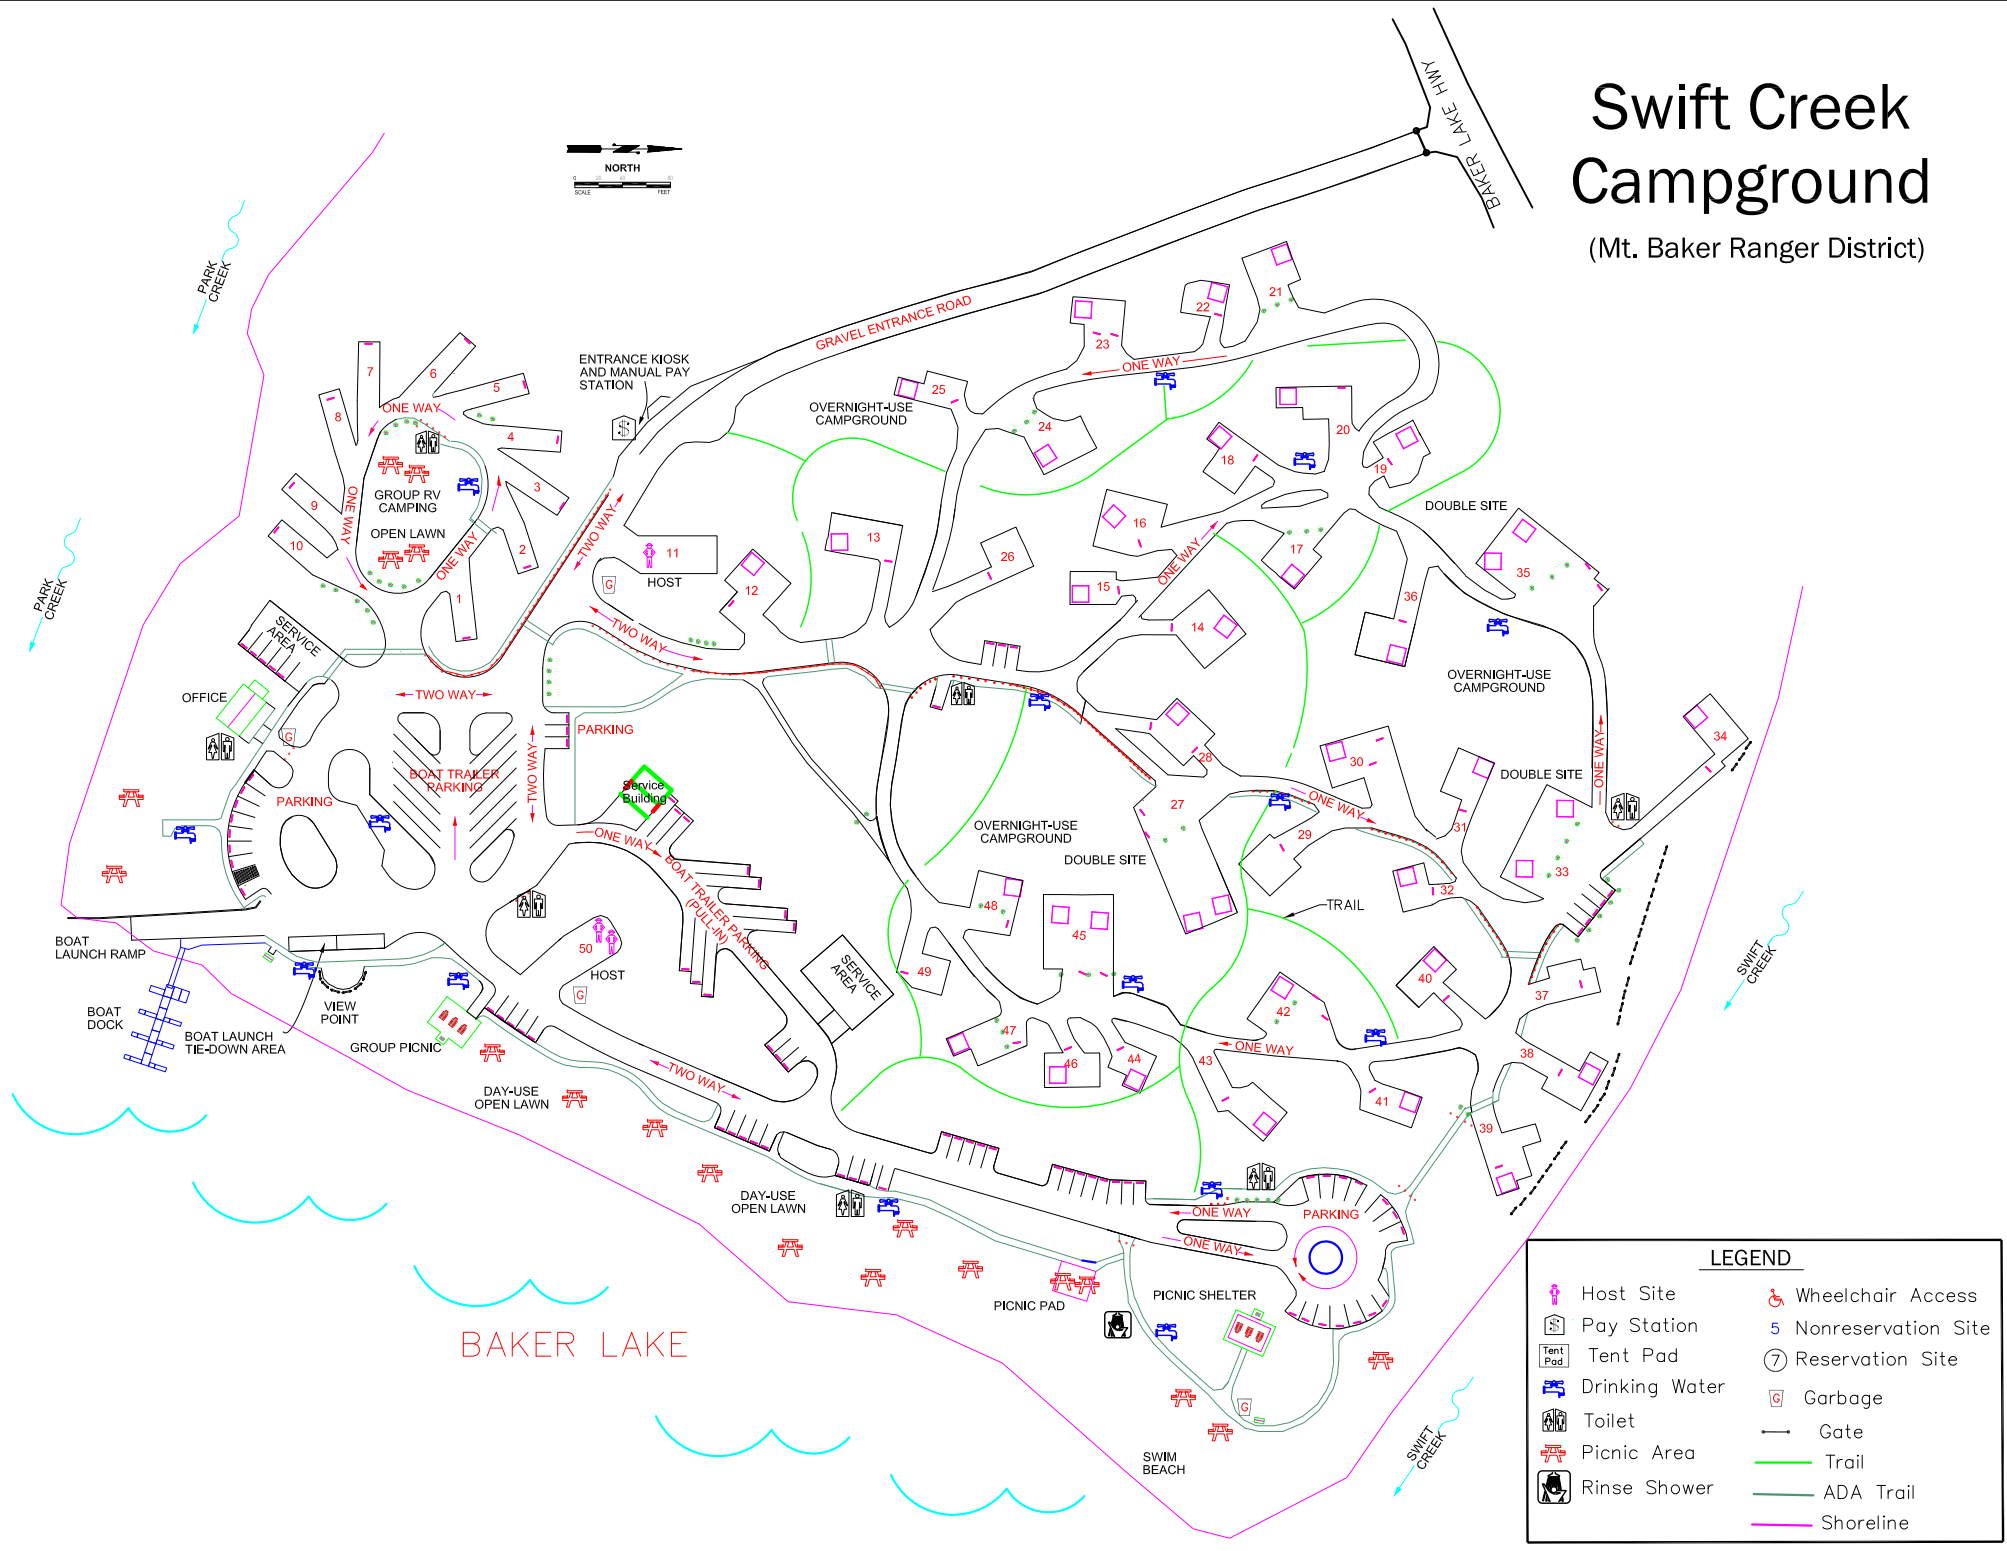

Swift Creek Campground

(Mt. Baker Ranger District)

LEGEND	
	Host Site
	Pay Station
	Tent Pad
	Drinking Water
	Toilet
	Picnic Area
	Rinse Shower
	Wheelchair Access
	Nonreservation Site
	Reservation Site
	Garbage
	Gate
	Trail
	ADA Trail
	Shoreline