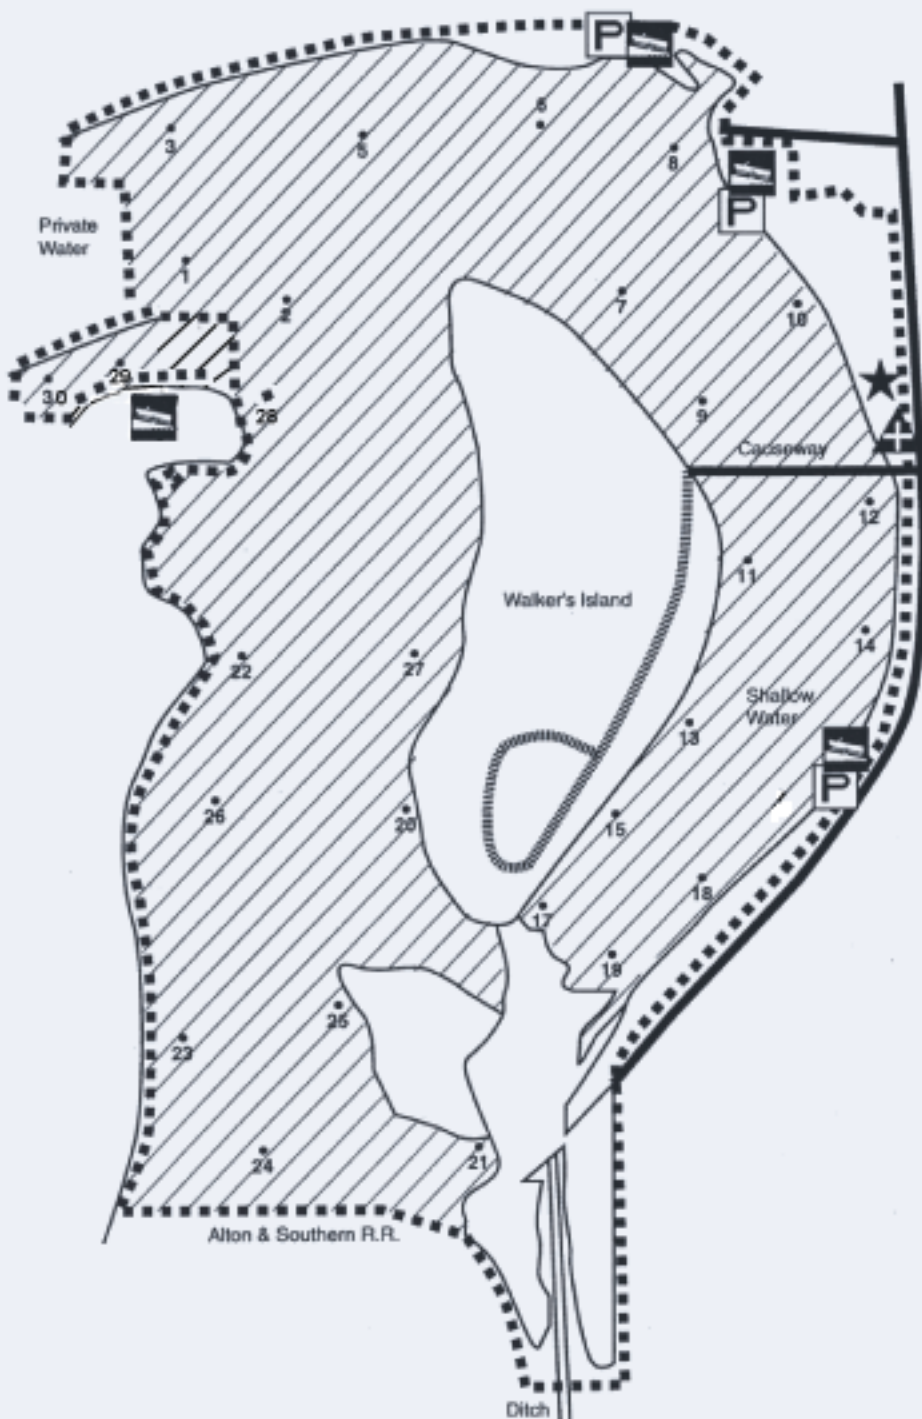

Horseshoe Lake State Park Waterfowl Management Area

State of Illinois Department of Natural Resources

REGIONAL MAP

Map Legend

- Boundary
- Roads
- Gravel Roads
- Hunting Area
- Headquarters
- Hunter Parking
- No Hunting
- Boat Launch
- Waterfowl Blinds
- Check Station
- State Boundary