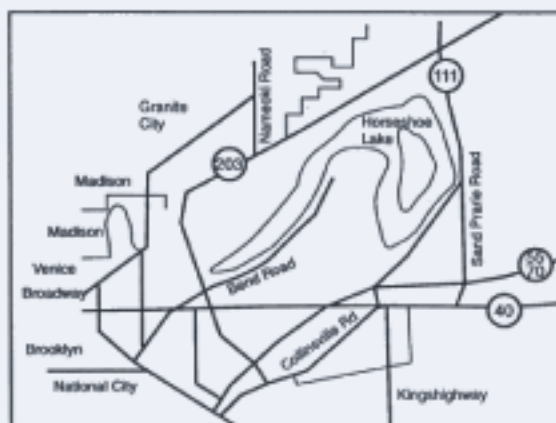

Horseshoe Lake State Park Waterfowl Management Area

State of Illinois Department of Natural Resources

REGIONAL MAP

Map Legend

- Boundary
- Roads
- Gravel Roads
- Hunting Area
- Headquarters
- Hunter Parking
- No Hunting
- Boat Launch
- Waterfowl Blinds
- Check Station
- State Boundary