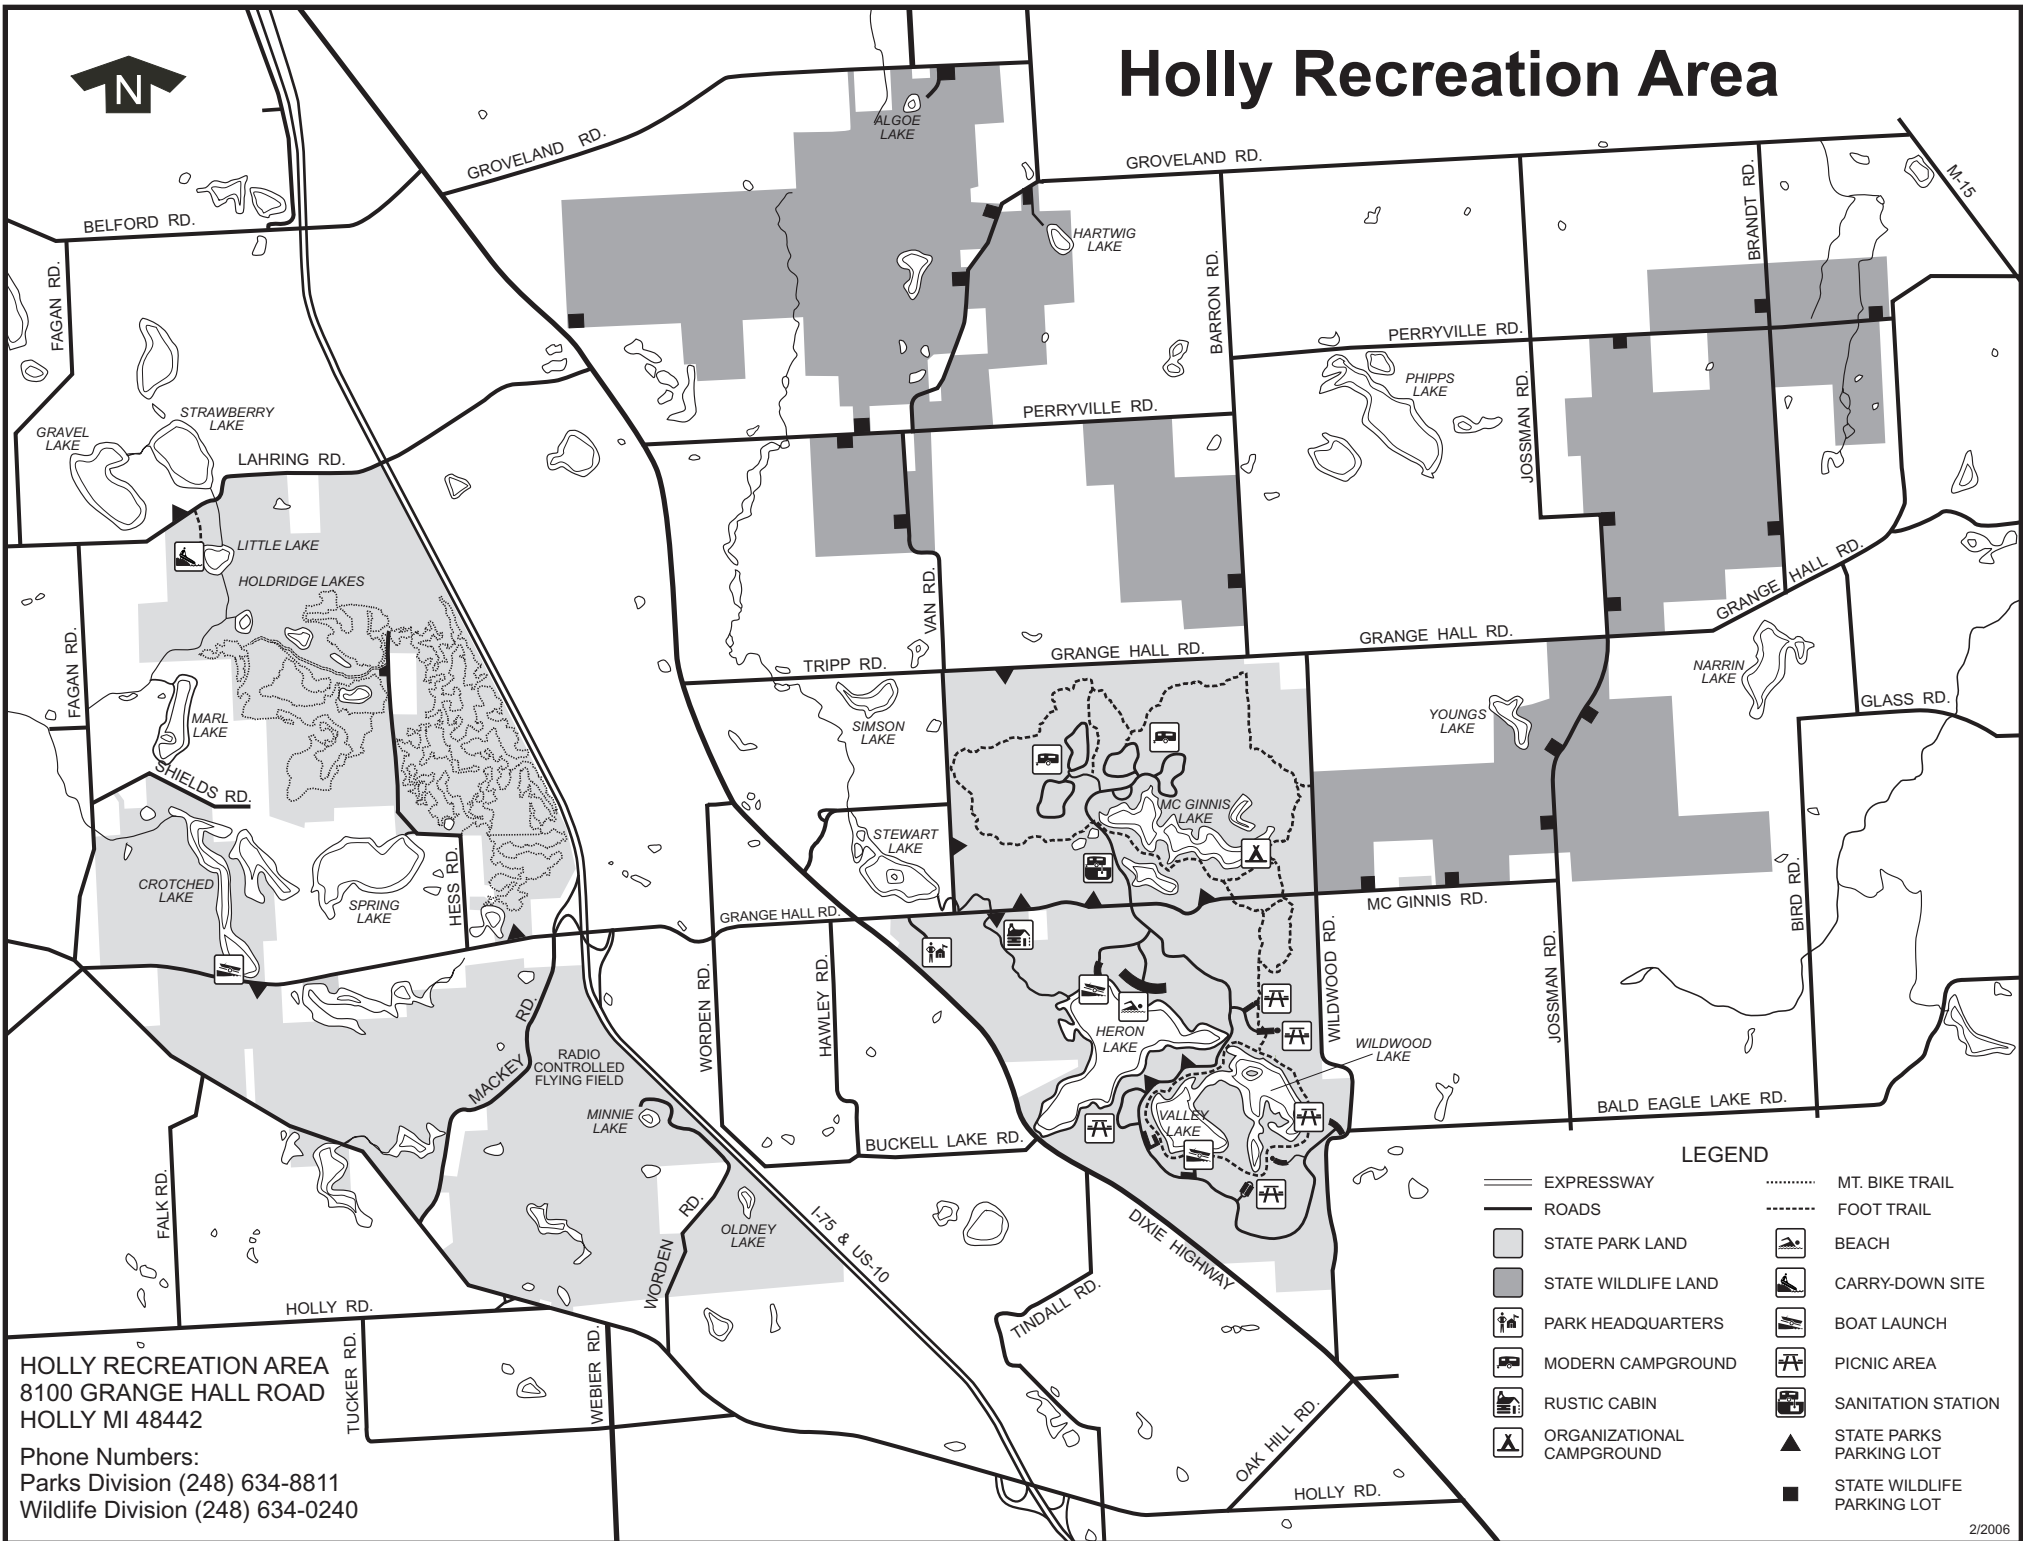

Holly Recreation Area

HOLLY RECREATION AREA
8100 GRANGE HALL ROAD
HOLLY MI 48442

Phone Numbers:
Parks Division (248) 634-8811
Wildlife Division (248) 634-0240

LEGEND

- | | |
|---------------------------|----------------------------|
| EXPRESSWAY | MT. BIKE TRAIL |
| ROADS | FOOT TRAIL |
| STATE PARK LAND | BEACH |
| STATE WILDLIFE LAND | CARRY-DOWN SITE |
| PARK HEADQUARTERS | BOAT LAUNCH |
| MODERN CAMPGROUND | PICNIC AREA |
| RUSTIC CABIN | SANITATION STATION |
| ORGANIZATIONAL CAMPGROUND | STATE PARKS PARKING LOT |
| | STATE WILDLIFE PARKING LOT |