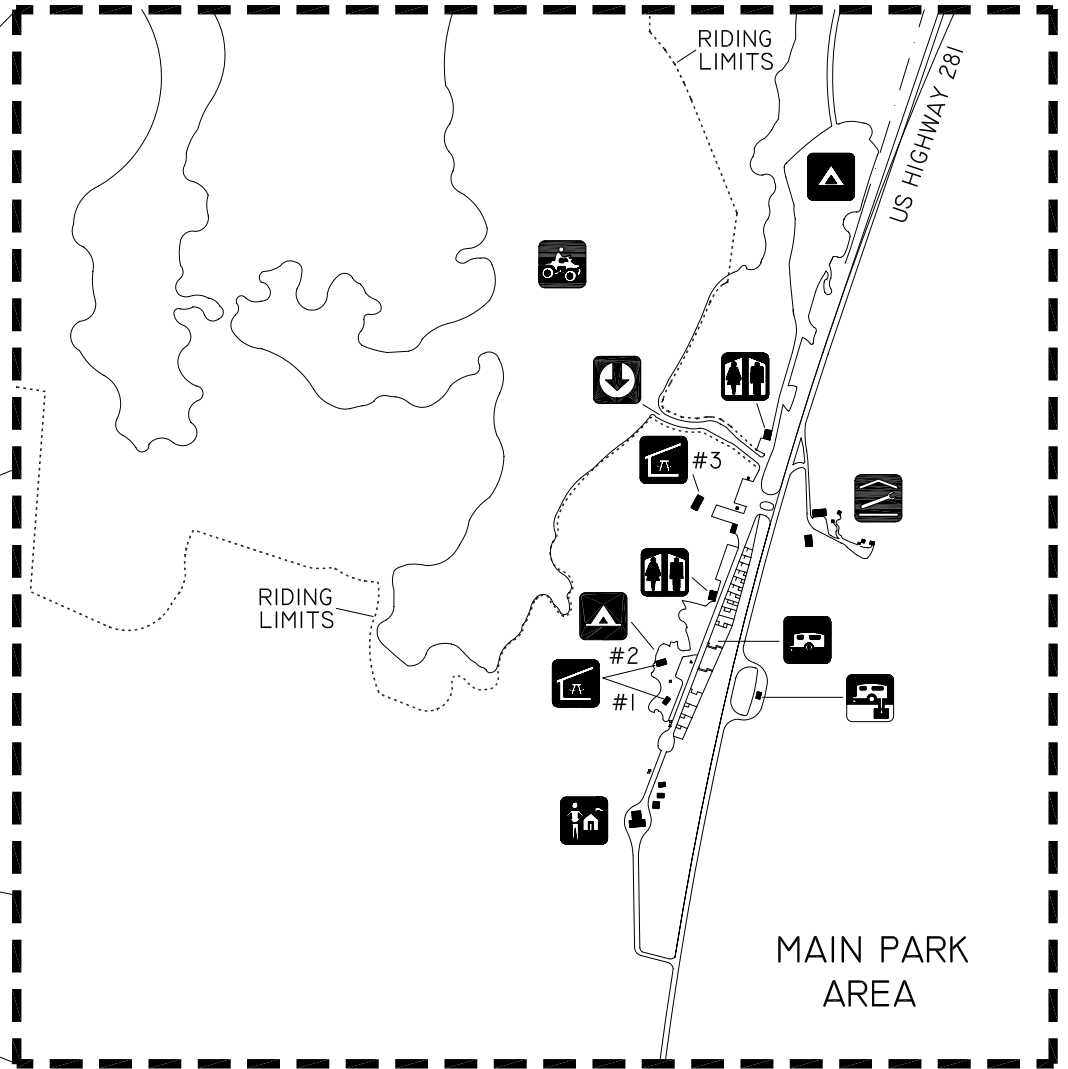

LITTLE SAHARA STATE PARK

KEY TO SYMBOLS

-  PARK OFFICE
-  COMFORT STATION
-  PICNIC PAVILION
-  O.R.V. RIDING AREA
-  RIDING AREA ENTRANCE
-  TENT CAMPING
-  RV CAMPING
-  RV DUMP STATION
-  PARK MAINTENANCE