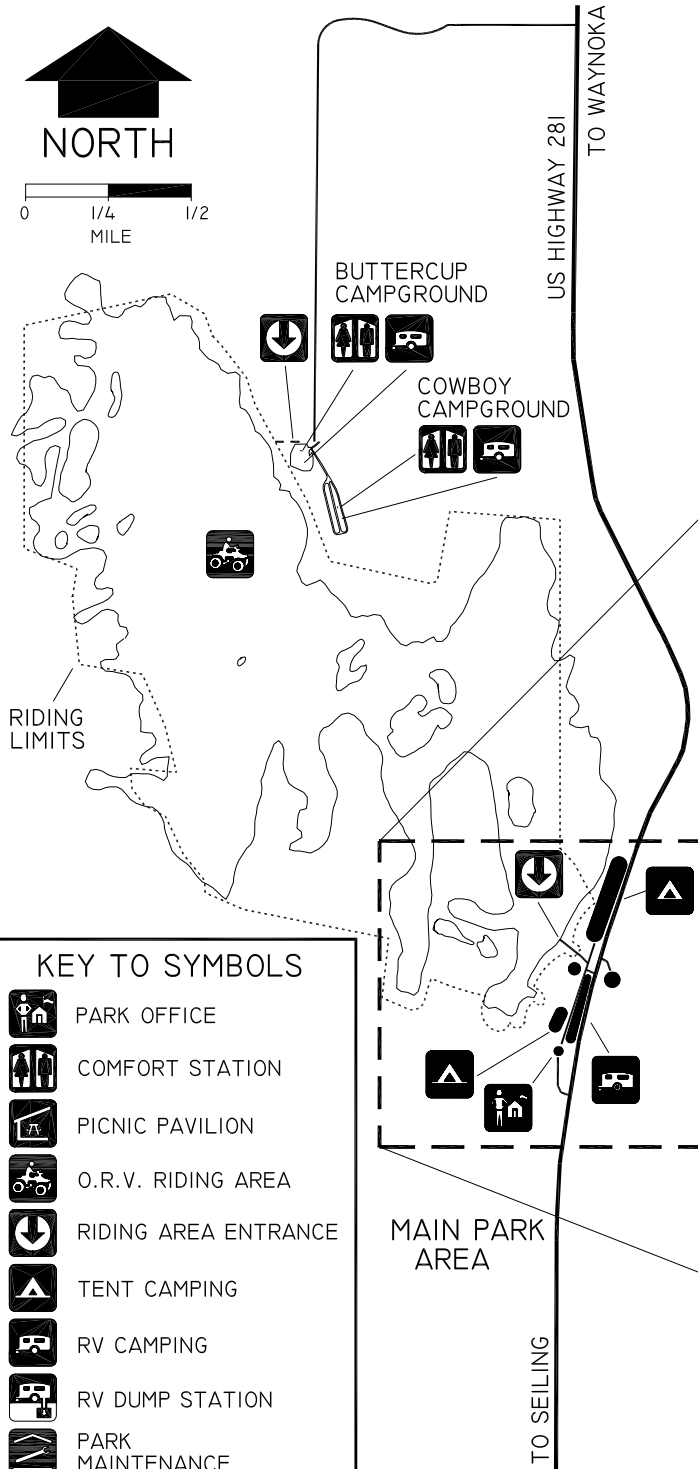

LITTLE SAHARA STATE PARK

KEY TO SYMBOLS

-  PARK OFFICE
-  COMFORT STATION
-  PICNIC PAVILION
-  O.R.V. RIDING AREA
-  RIDING AREA ENTRANCE
-  TENT CAMPING
-  RV CAMPING
-  RV DUMP STATION
-  PARK MAINTENANCE