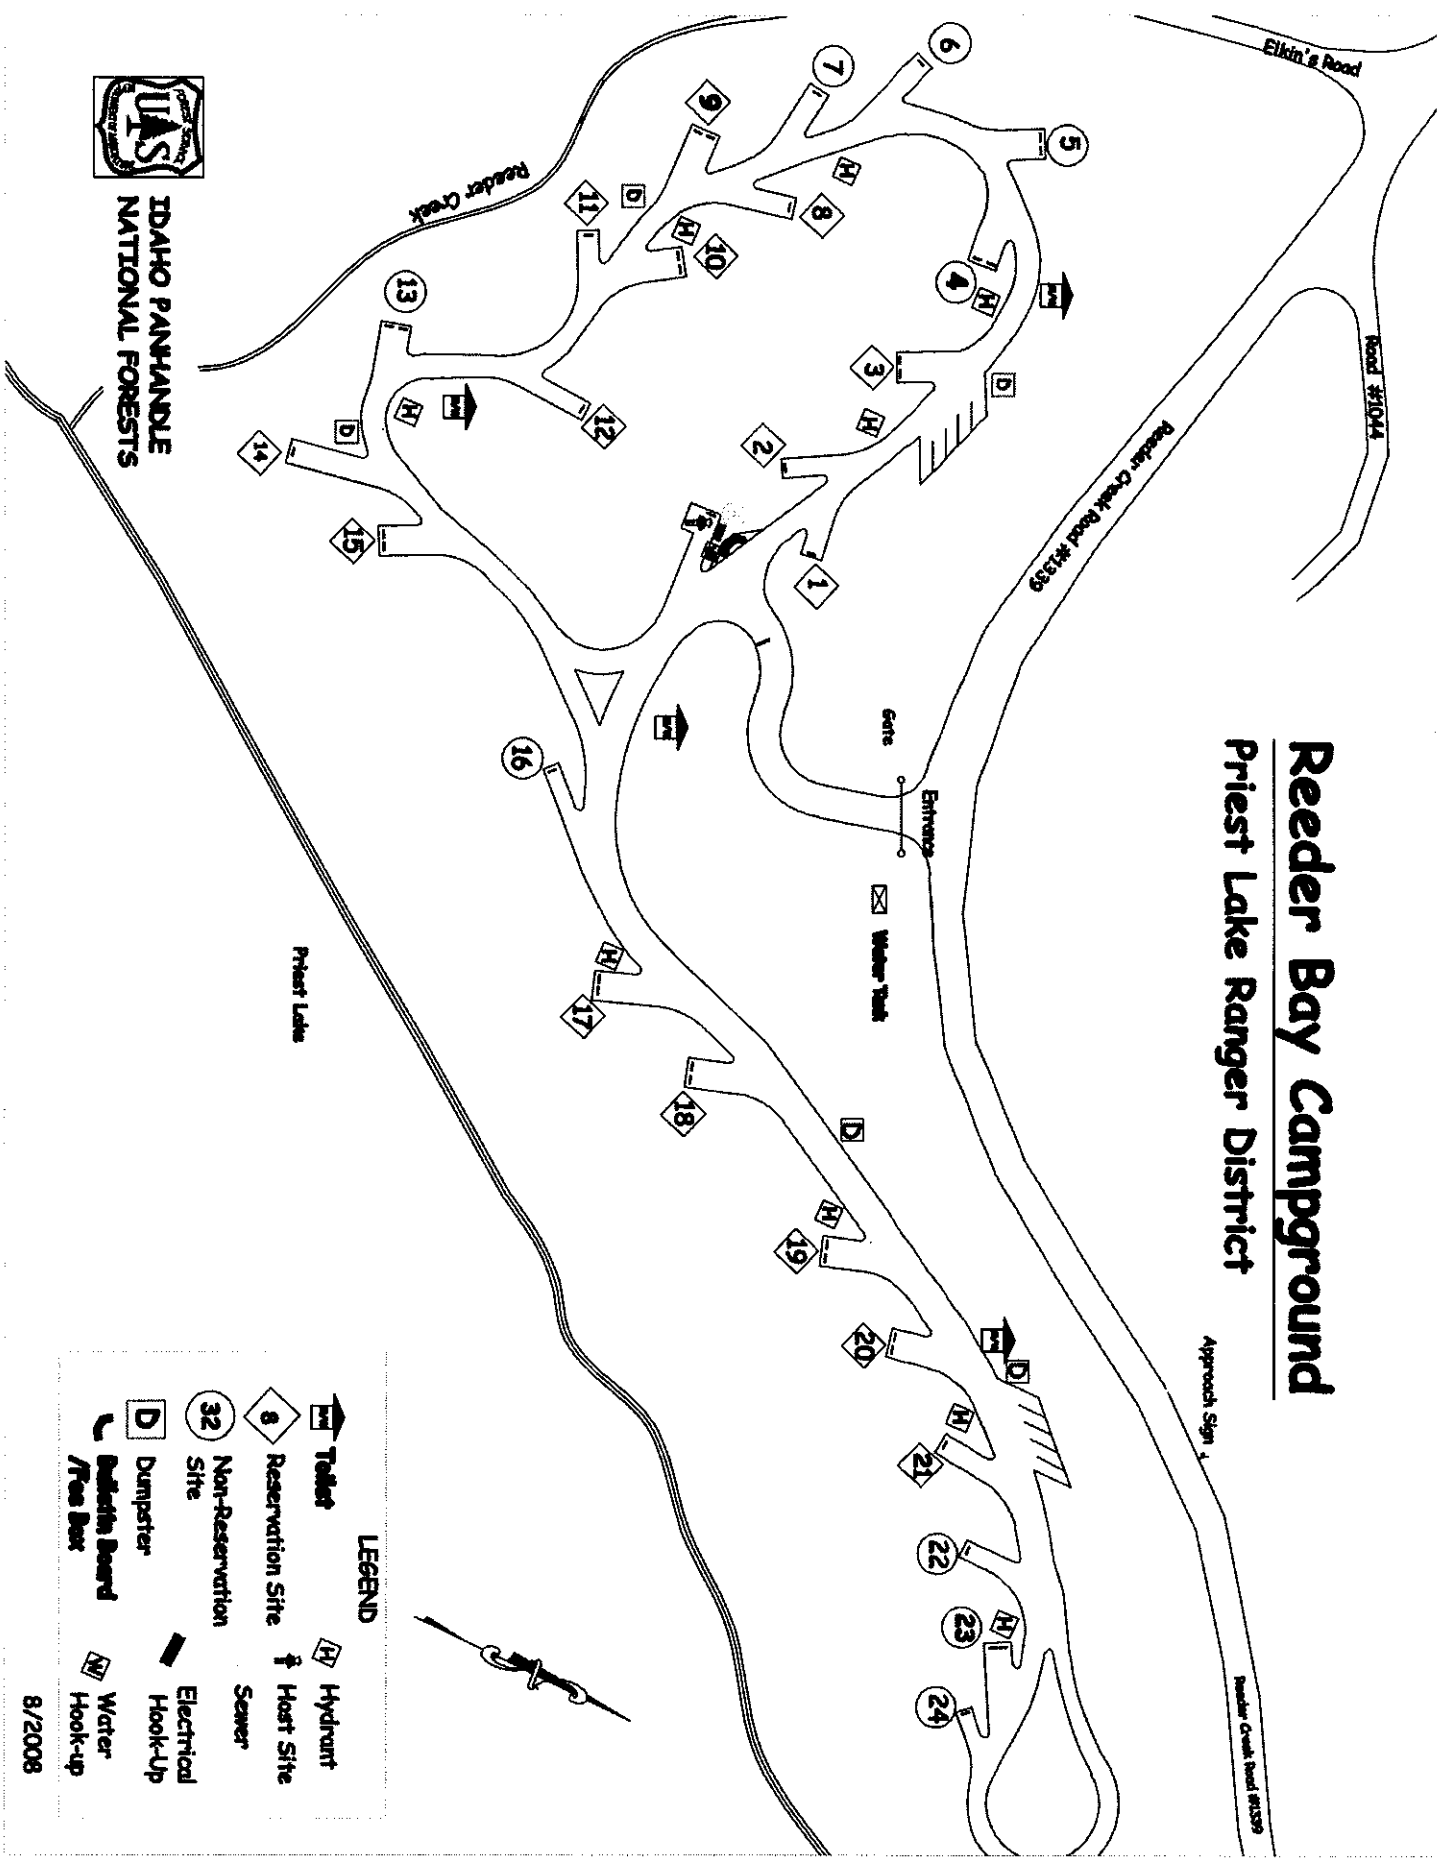

Elkin's Road

Road #1014

Reeder Creek Road #1339

Reeder Bay Campground

Priest Lake Ranger District

Approach Sign 1

Reeder Creek Road #1339

Reeder Creek

Priest Lake

IDAHO PANHANDLE
NATIONAL FORESTS

LEGEND

- Toilet
- Reservation Site
- Hydrant
- Water Hook-up
- Dumpster
- Sewer
- Non-Reservation Site
- Electrical Hook-Up
- Water Hook-up
- Fees Box