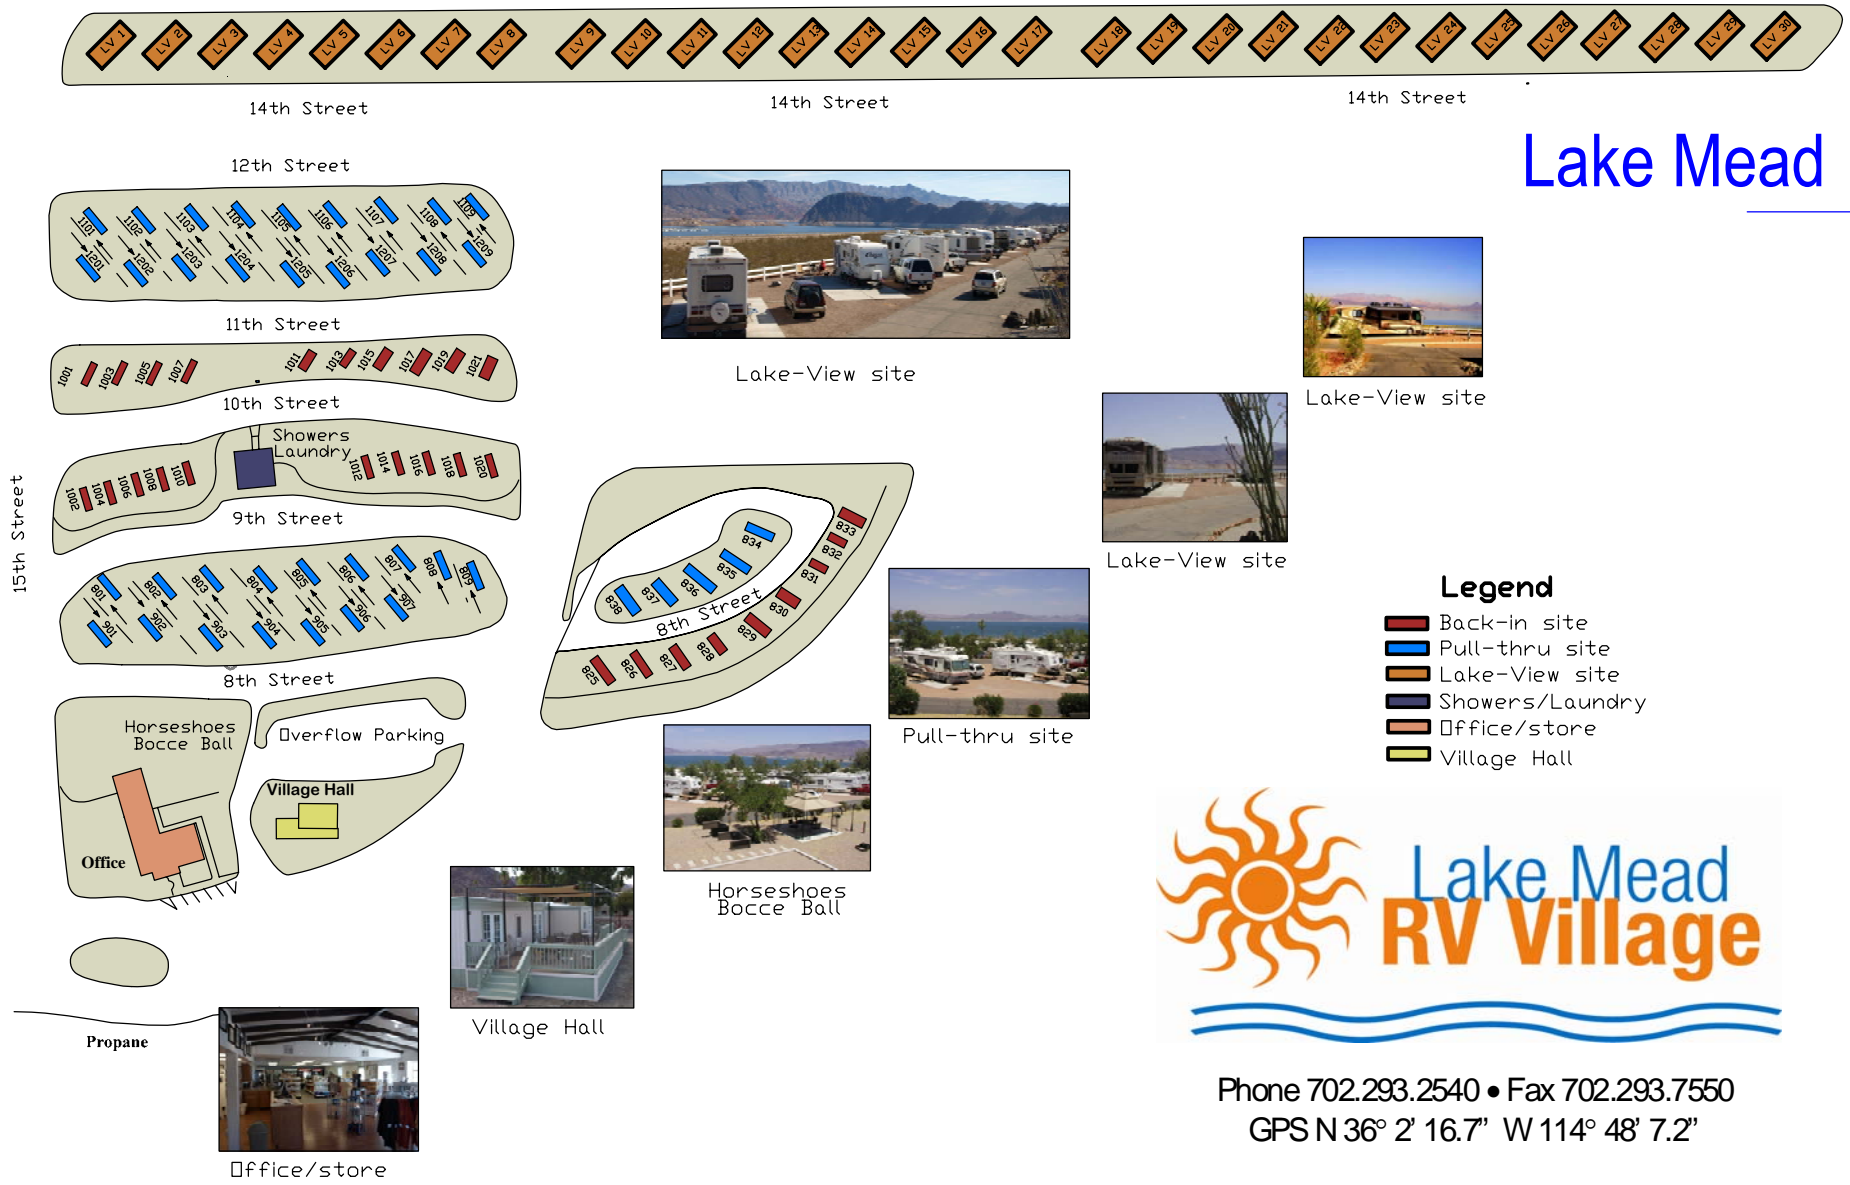

# Map of RV Park

Lake Mead

Lake-View site

Lake-View site

Lake-View site

Pull-thru site

Horseshoes Bocce Ball

Village Hall