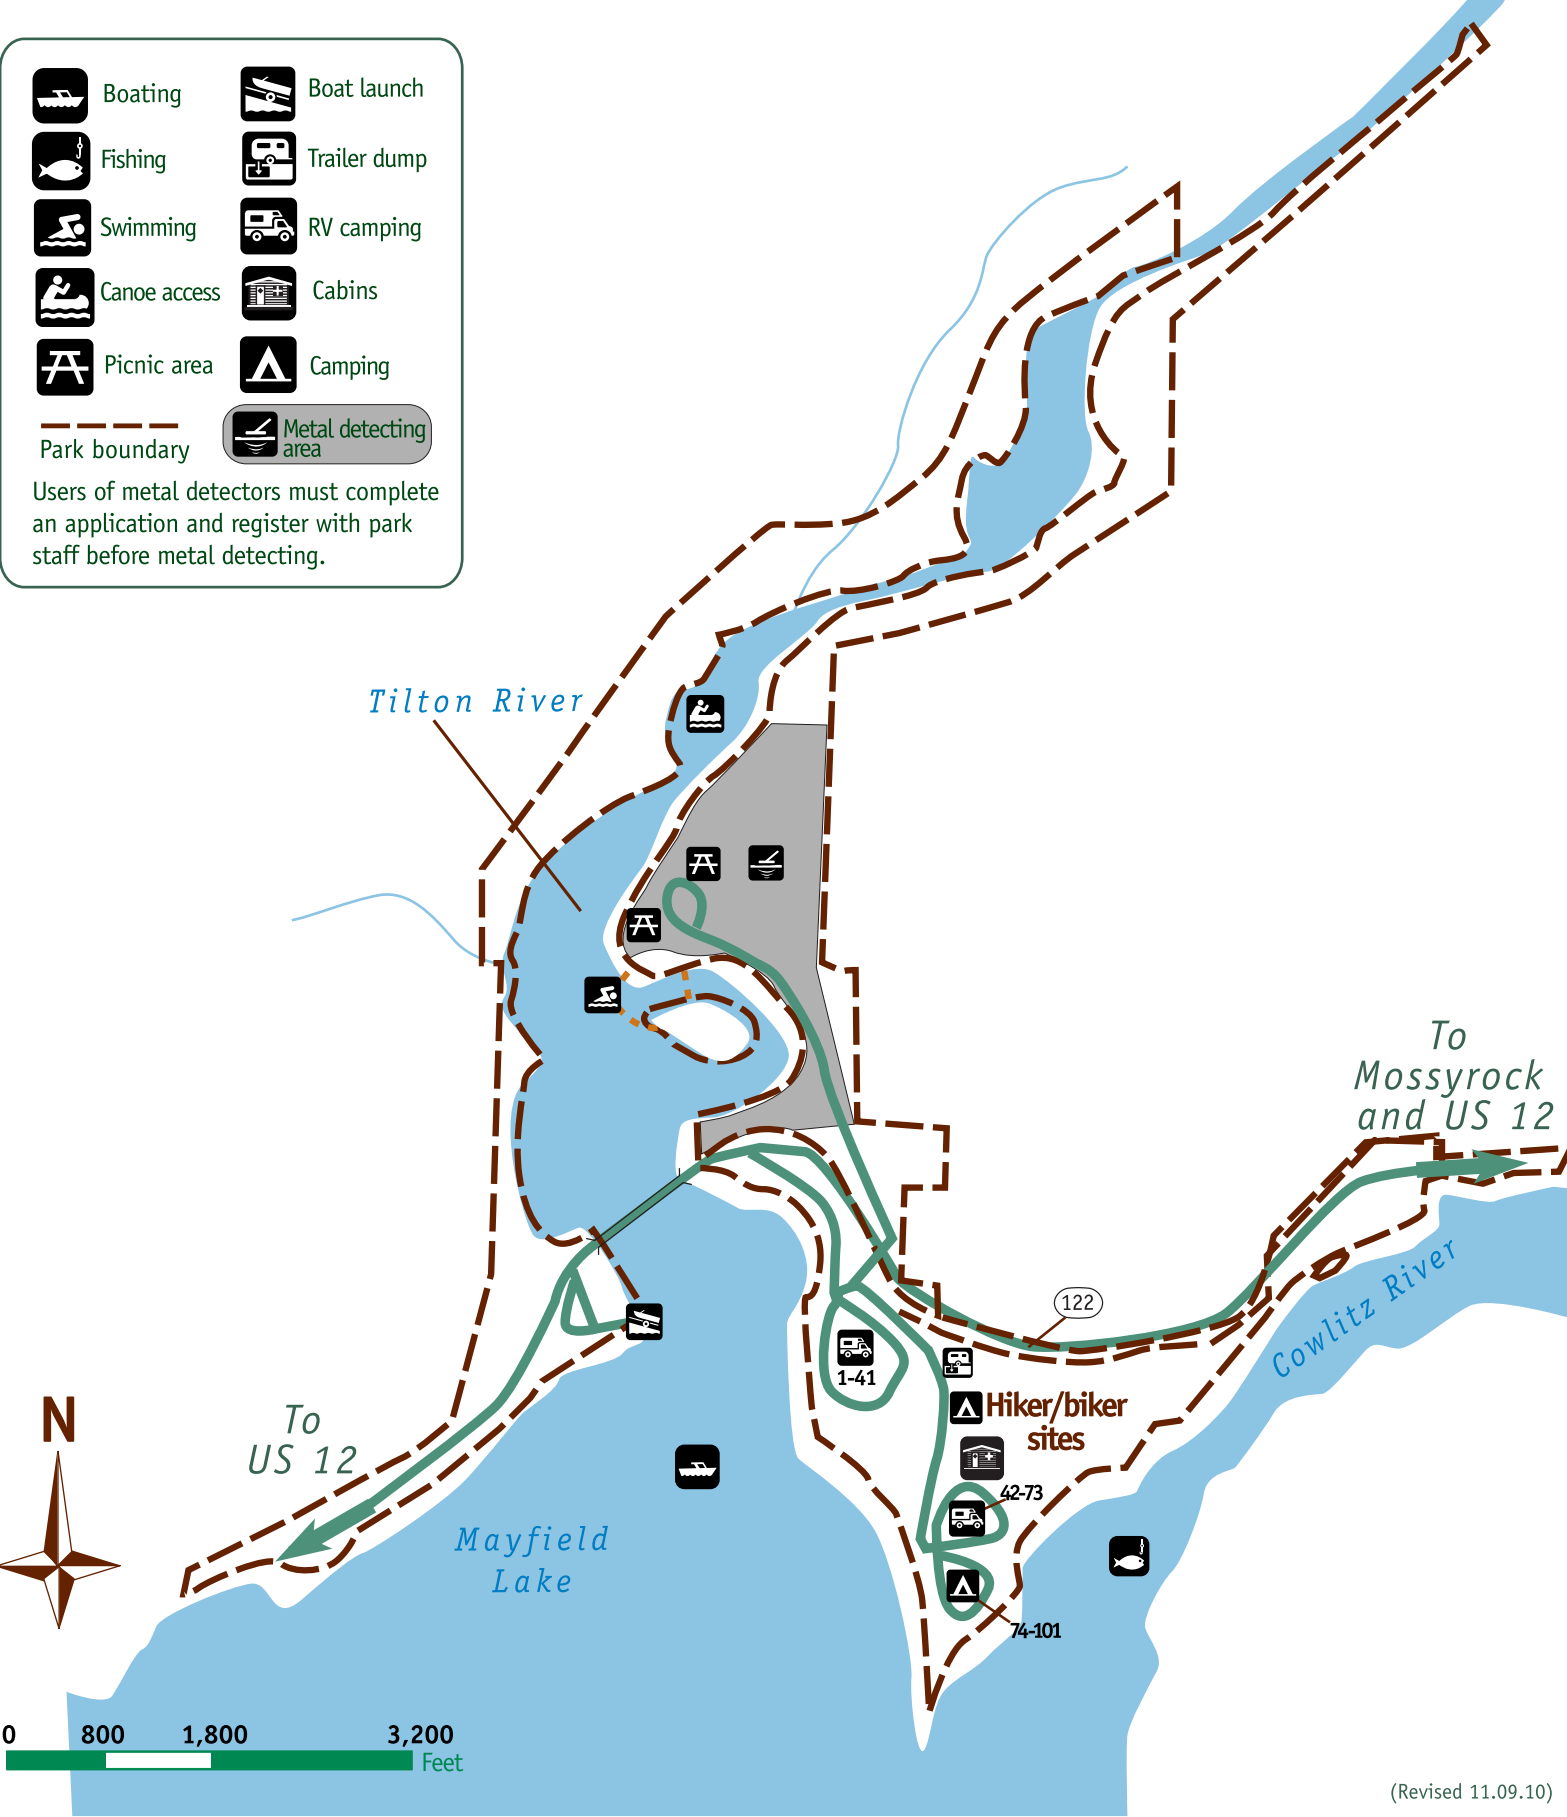

Ike Kinswa State Park

	Boating		Boat launch
	Fishing		Trailer dump
	Swimming		RV camping
	Canoe access		Cabins
	Picnic area		Camping
	Park boundary		Metal detecting area

Users of metal detectors must complete an application and register with park staff before metal detecting.