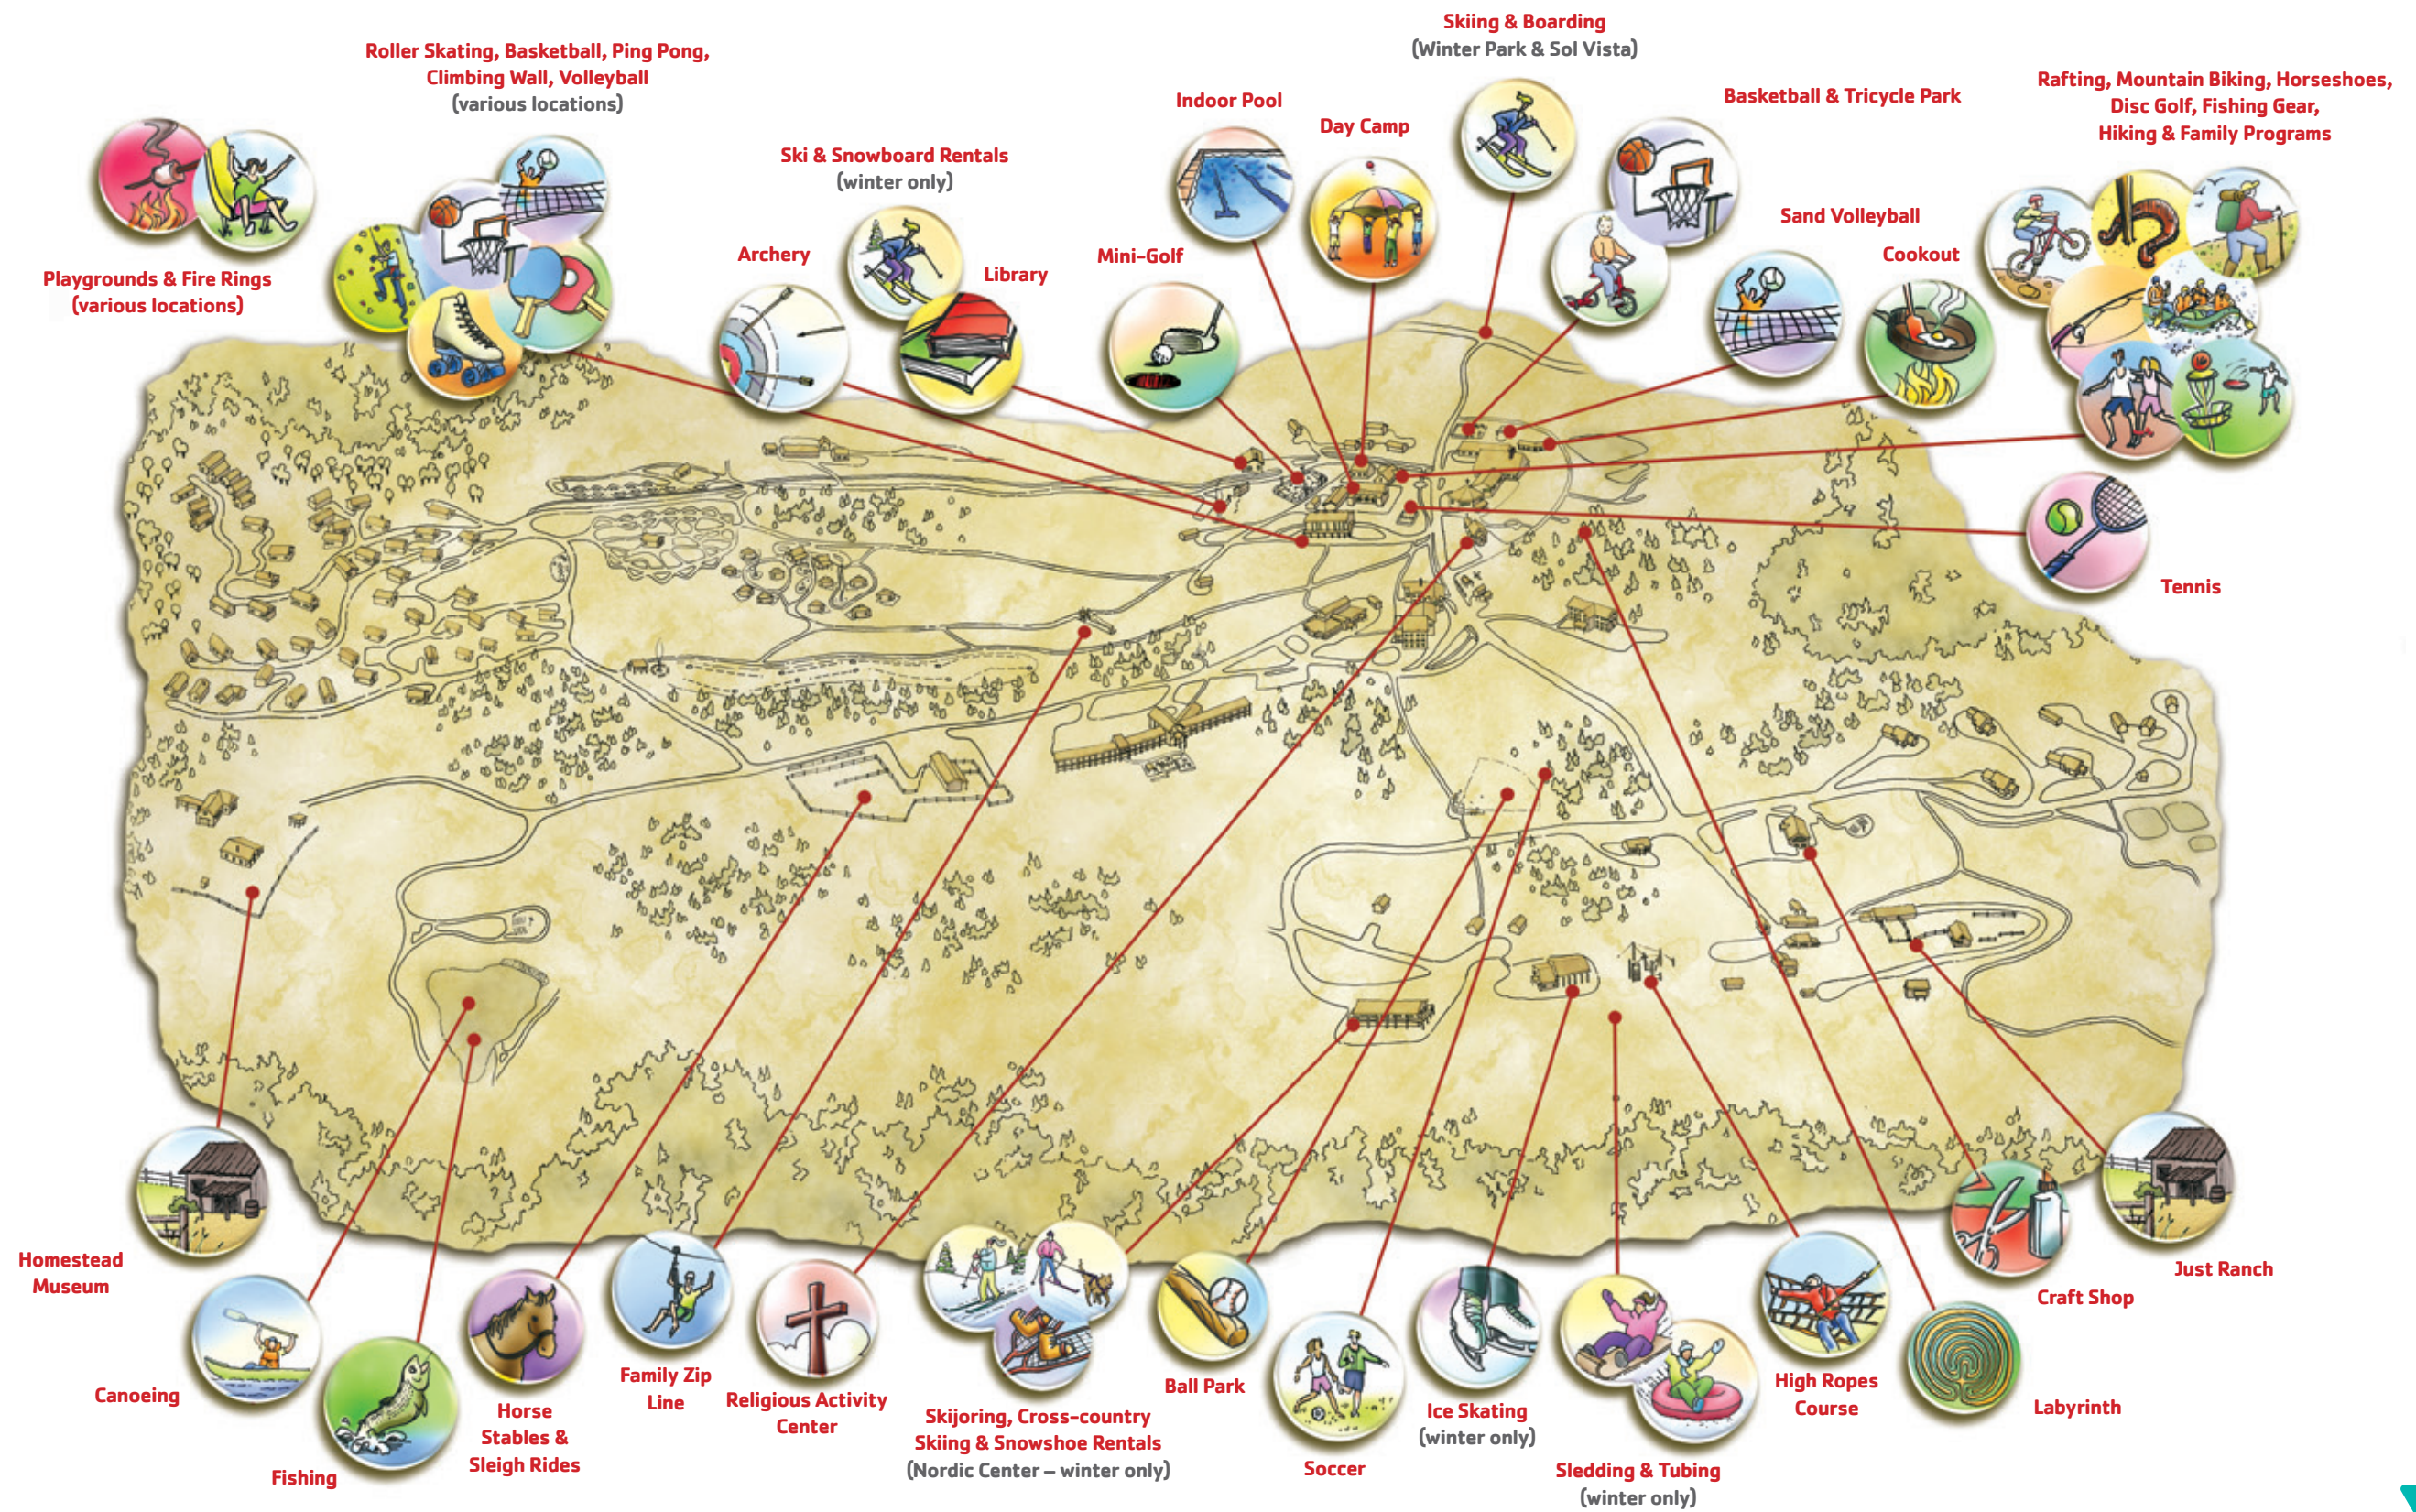

SNOW MOUNTAIN RANCH ACTIVITY MAP

Climbing Wall, Craft Shop, Skiing and Boarding, Horseback Riding and Sleigh Rides, High Ropes Course, Equipment Rentals, Family Zip Line and Family Programs may require a fee. Please visit our website ymcarockies.org for the activities available during your stay, some activities are only available seasonally.