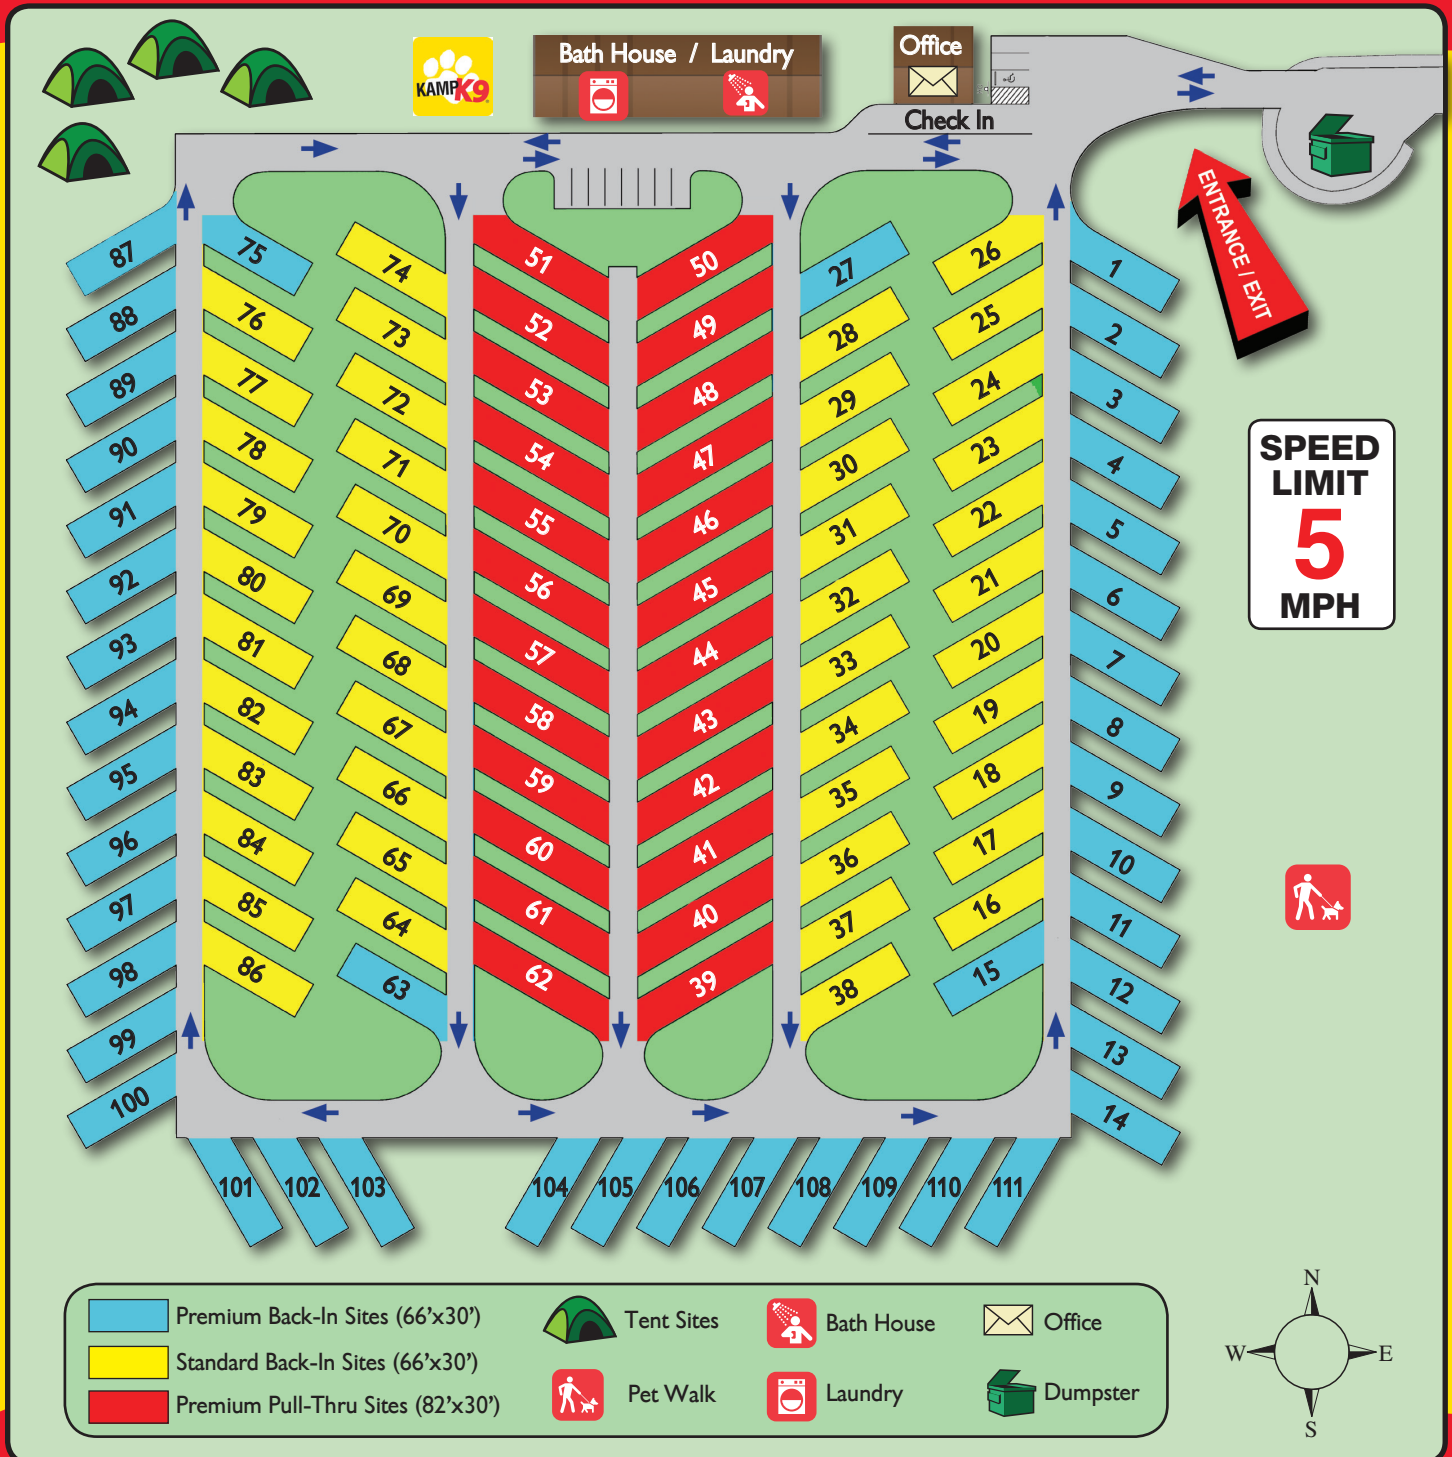

# LAKE CHARLES EAST/IOWA, LA KOA GUEST SERVICES GUIDE

Kick back and relax at Lake Charles' area's finest RV Campground

Guest Name: \_\_\_\_\_

Site#: \_\_\_\_\_

Wifi: \_\_\_\_\_

Lake Charles East/Iowa LA KOA | 21125 Louisiana Cotton Drive | Iowa, LA 70647  
 Information: (337) 496-7033 | Reservations: (800) 562-3315 | lakecharles@koa.com | KOA.com/campgrounds/lake-charles-east  
 OFFICE HOURS: Open 10 a.m. daily. Closing hours vary with season. After Hours Emergency: See number on office front door.