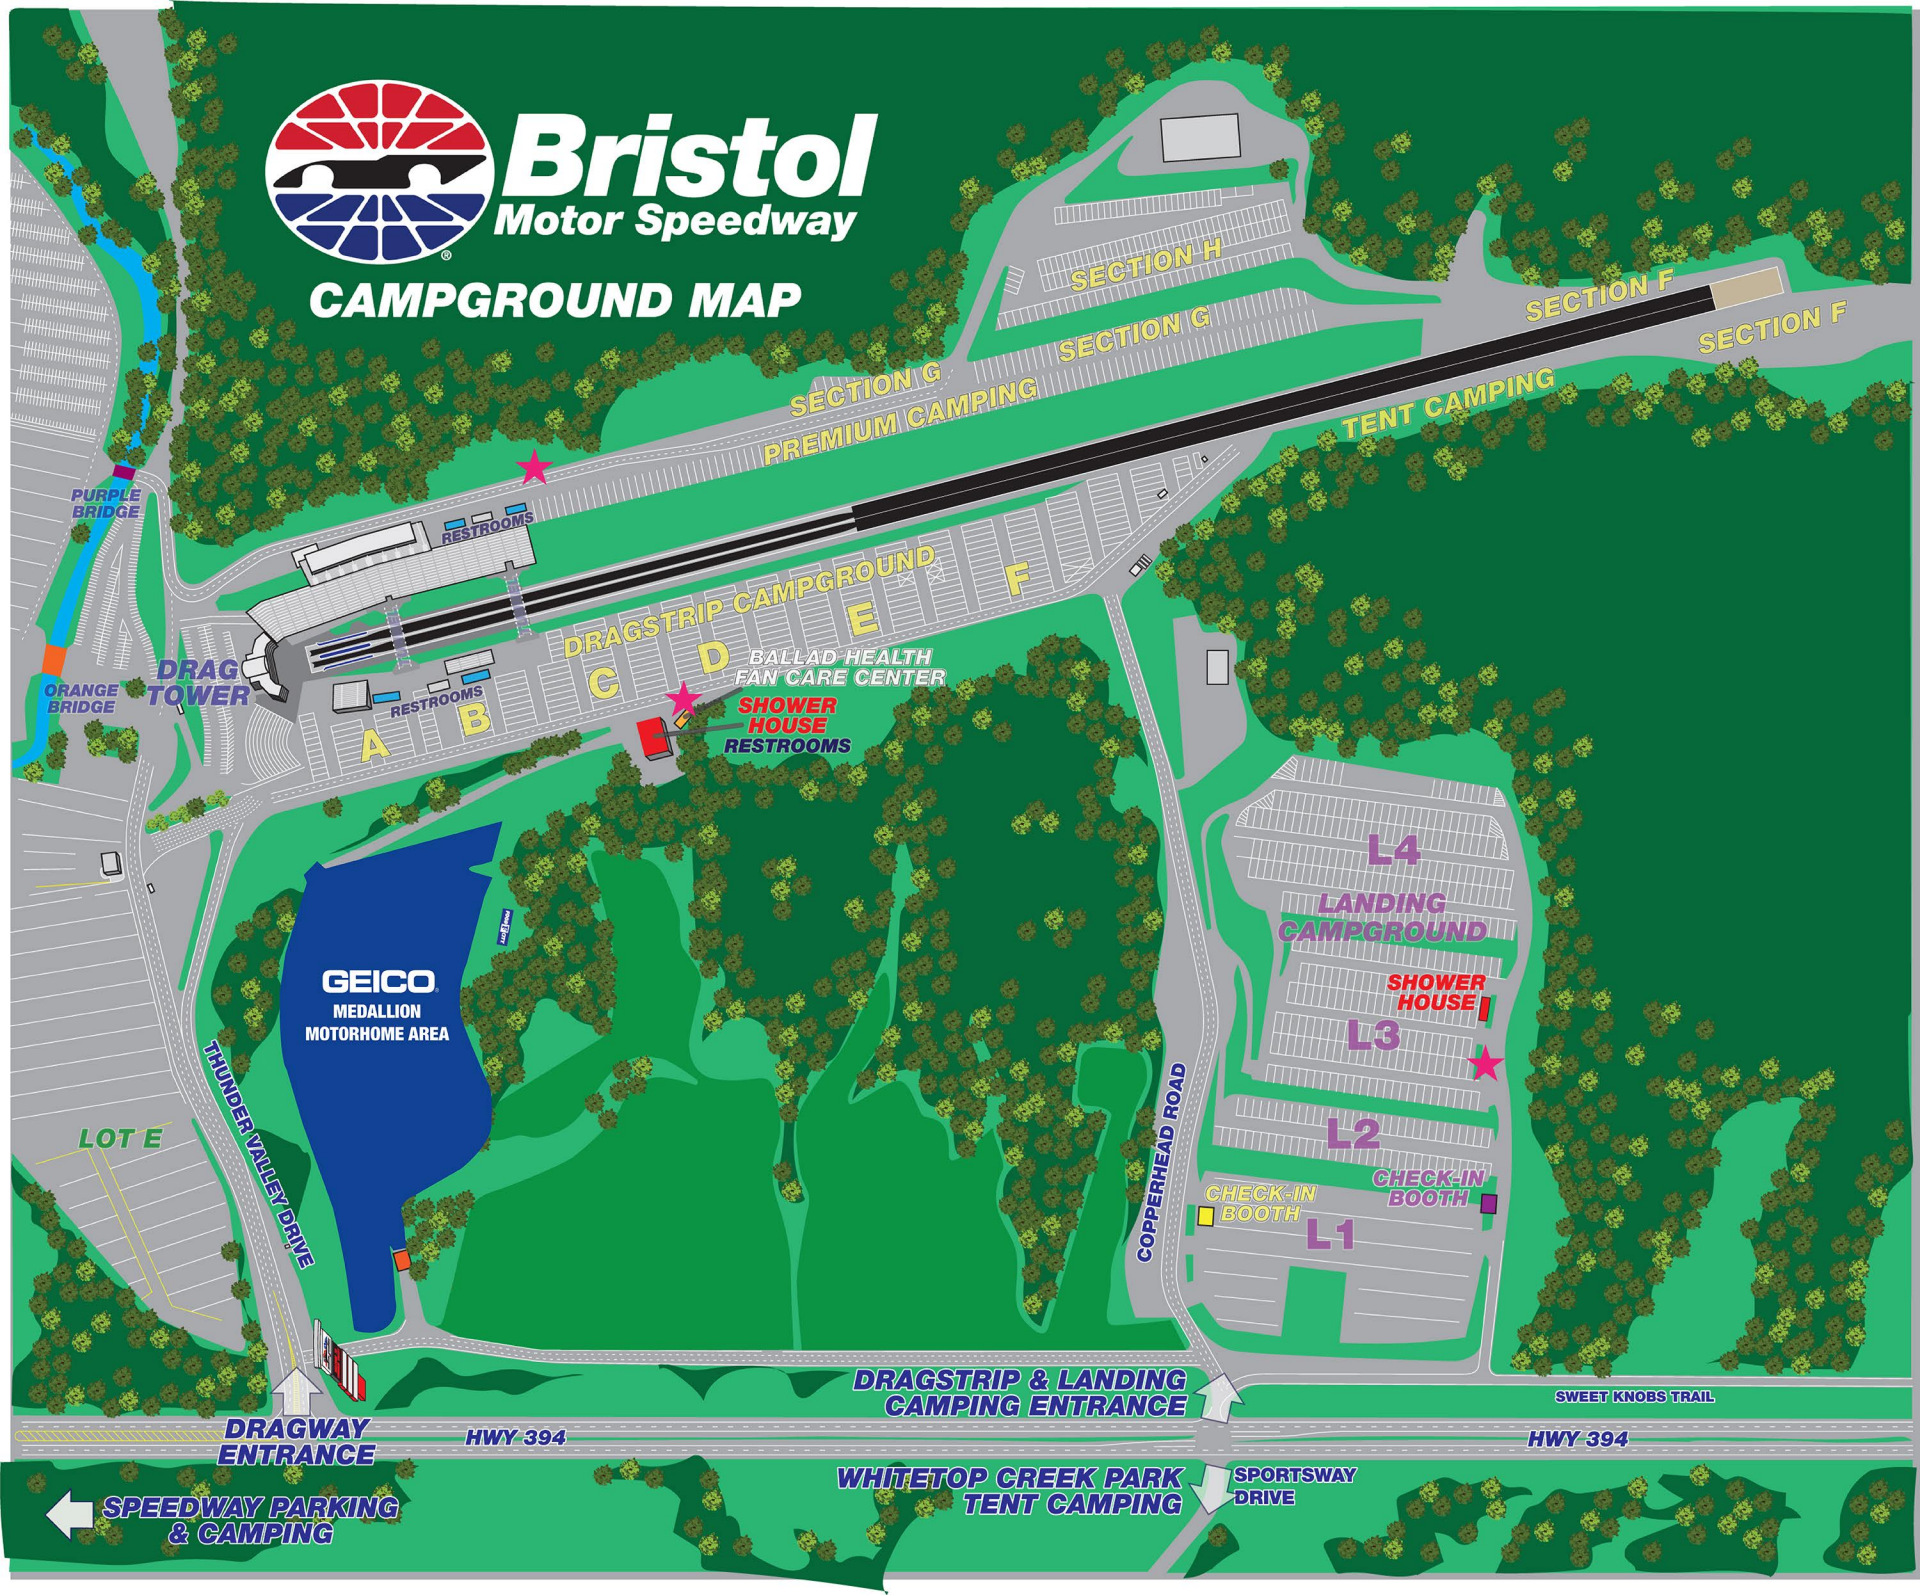

Bristol Motor Speedway

CAMPGROUND MAP

PURPLE BRIDGE

ORANGE BRIDGE

DRAG TOWER

GEICO
MEDALLION
MOTORHOME AREA

THUNDER VALLEY DRIVE

LOT E

DRAGWAY
ENTRANCE

HWY 394

DRAGSTRIP & LANDING
CAMPING ENTRANCE

WHITETOP CREEK PARK
TENT CAMPING

SPEEDWAY PARKING
& CAMPING

COPPERHEAD ROAD

CHECK-IN
BOOTH

CHECK-IN
BOOTH

SWEET KNOBS TRAIL

HWY 394

SPORTSWAY
DRIVE

SECTION H

SECTION G

SECTION F

SECTION F

SECTION G
PREMIUM CAMPING

TENT CAMPING

DRAGSTRIP CAMPGROUND

RESTROOMS

RESTROOMS

SHOWER HOUSE
RESTROOMS

BALLAD HEALTH
FAN CARE CENTER

L4
LANDING
CAMPGROUND

SHOWER HOUSE