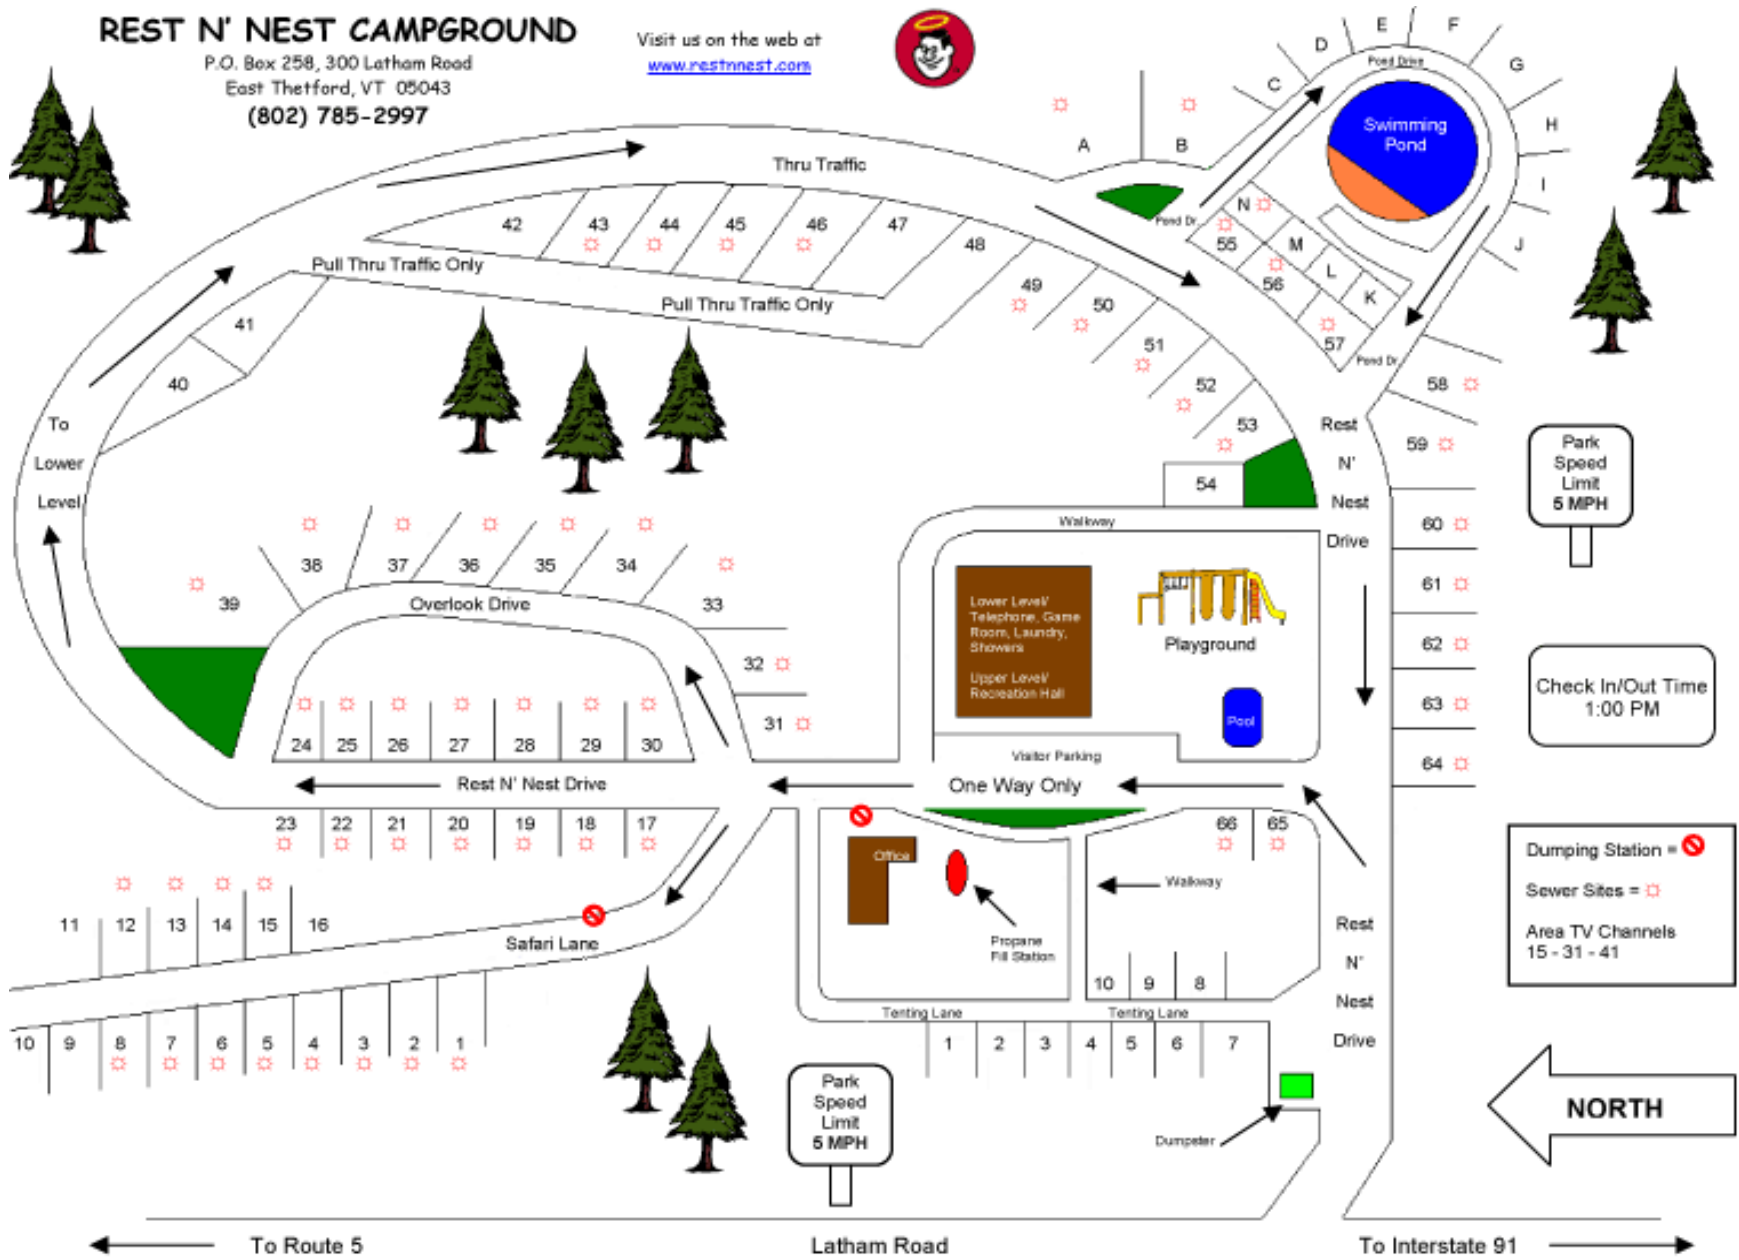

REST N' NEST CAMPGROUND

P.O. Box 258, 300 Latham Road
 East Thetford, VT 05043
 (802) 785-2997

Visit us on the web at
www.nestnrest.com

← To Route 5

Latham Road

To Interstate 91 →