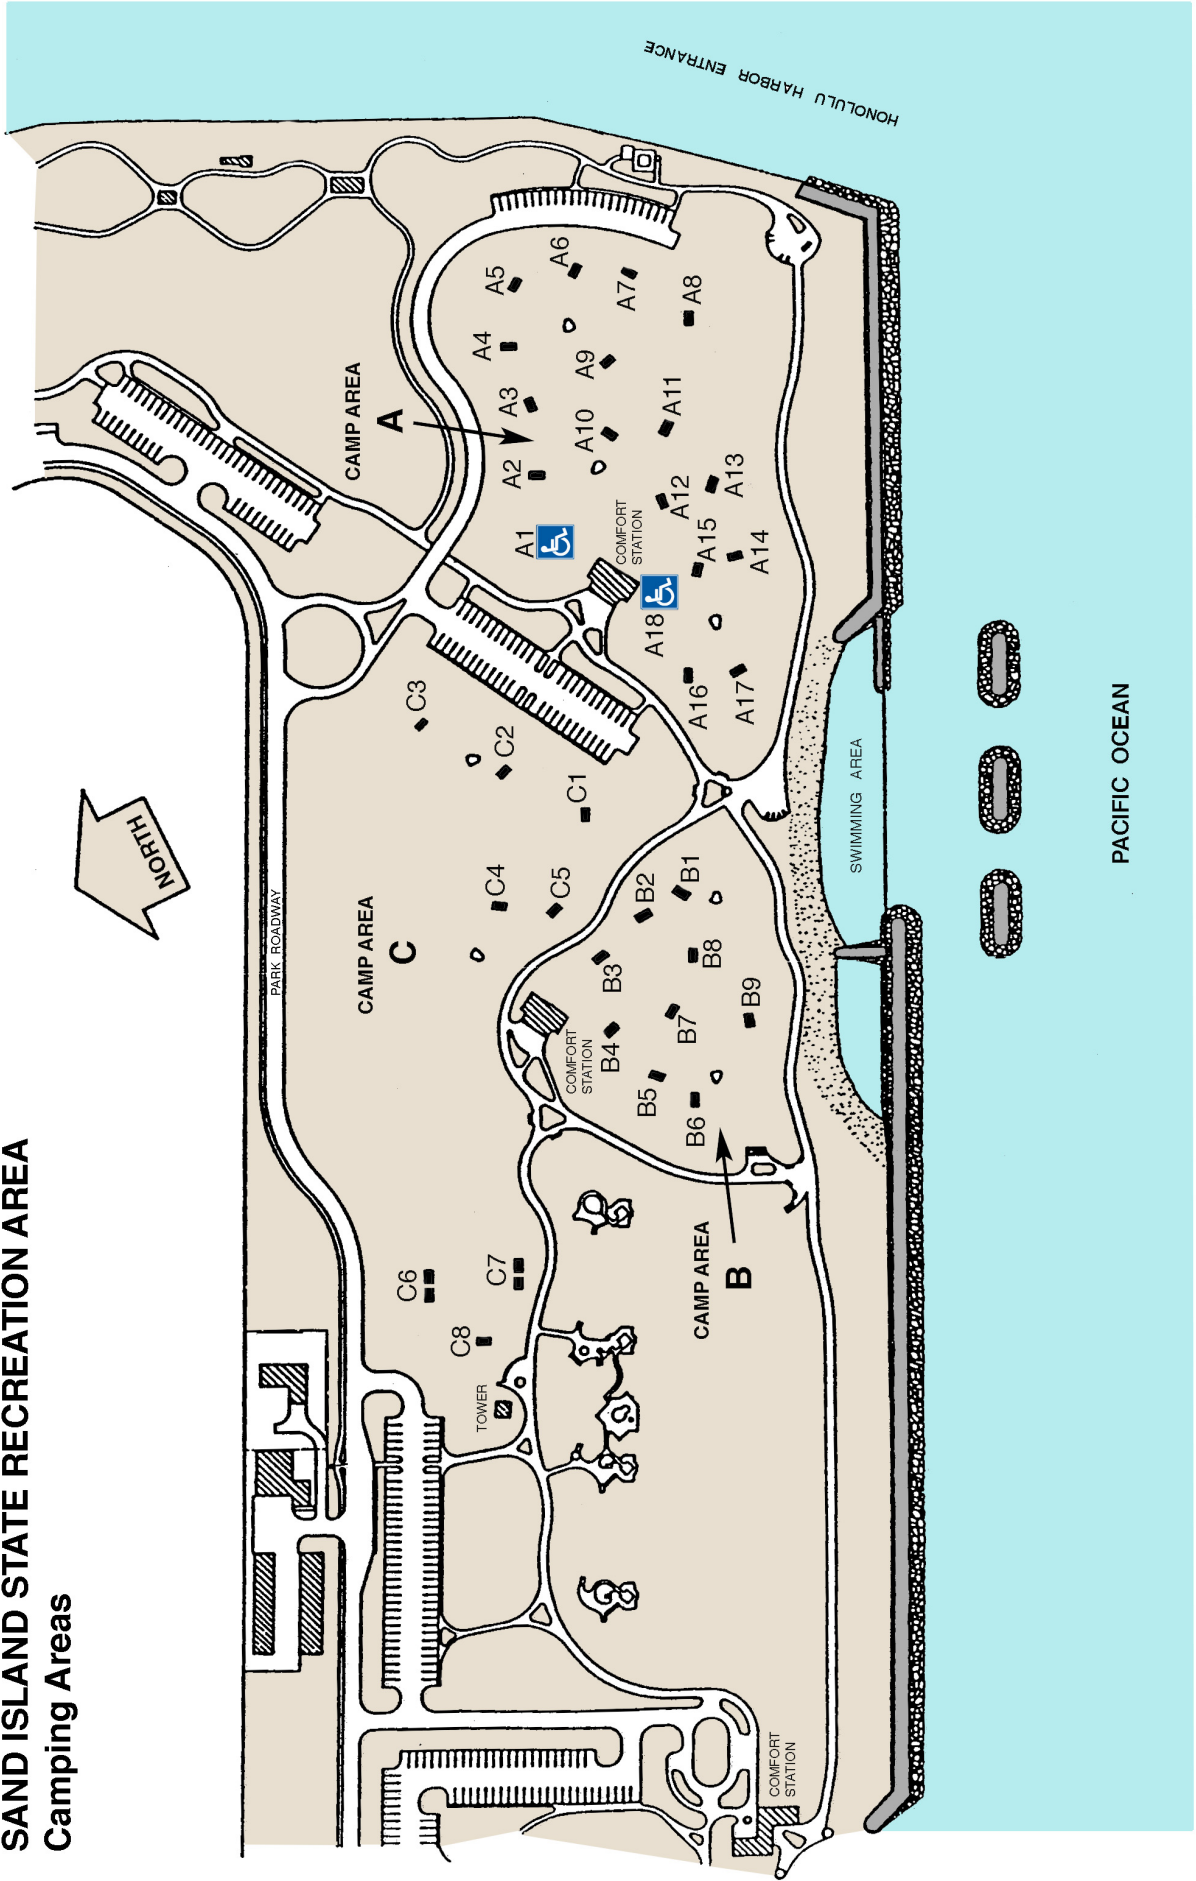

SAND ISLAND STATE RECREATION AREA Camping Areas

PARK ENTRY

PACIFIC OCEAN