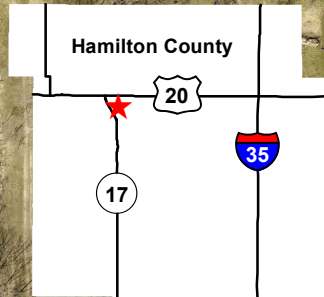

# Briggs Woods Park Campground

2490 Briggs Woods Trail  
Webster City, IA 50595

150 75 0 150 Feet

Imagery Date: Spring 2016

BRIGGS WOODS RD  
17

- |   |                               |                 |              |                    |         |
|---|-------------------------------|-----------------|--------------|--------------------|---------|
| Reserved Sites with Full Hook-up                      | Sites with Full Hook-up       | Cabin           | Dump Station | Registration Kiosk | Parking |
| Reserved Sites with Electric Only                     | Sites with Electric Only      | Shelter         | Playground   | Pit Latrines       |         |
| Reserved Sites with Electric & Handicap Accessibility | Tent Only Sites with Electric | Campground Host | Trash        | Restroom/Shower    |         |
| Sites with Electric & Handicap Accessibility          | Campground Host               | Canoe Access    |              |                    |         |

[www.mycountyparks.com](http://www.mycountyparks.com)

Hamilton County GIS Office  
Hamilton County, Iowa

Date: 11/30/2016

These data and/or map(s) are provided "as is" with no expressed or implied warranty of accuracy, correctness, or completeness. These data and/or map(s) do not replace or modify land surveys, deeds, and/or legal instruments defining land ownership or use. Hamilton County, Iowa disclaims all liability arising out of the use or misuse of these data and/or map(s) for any purpose.