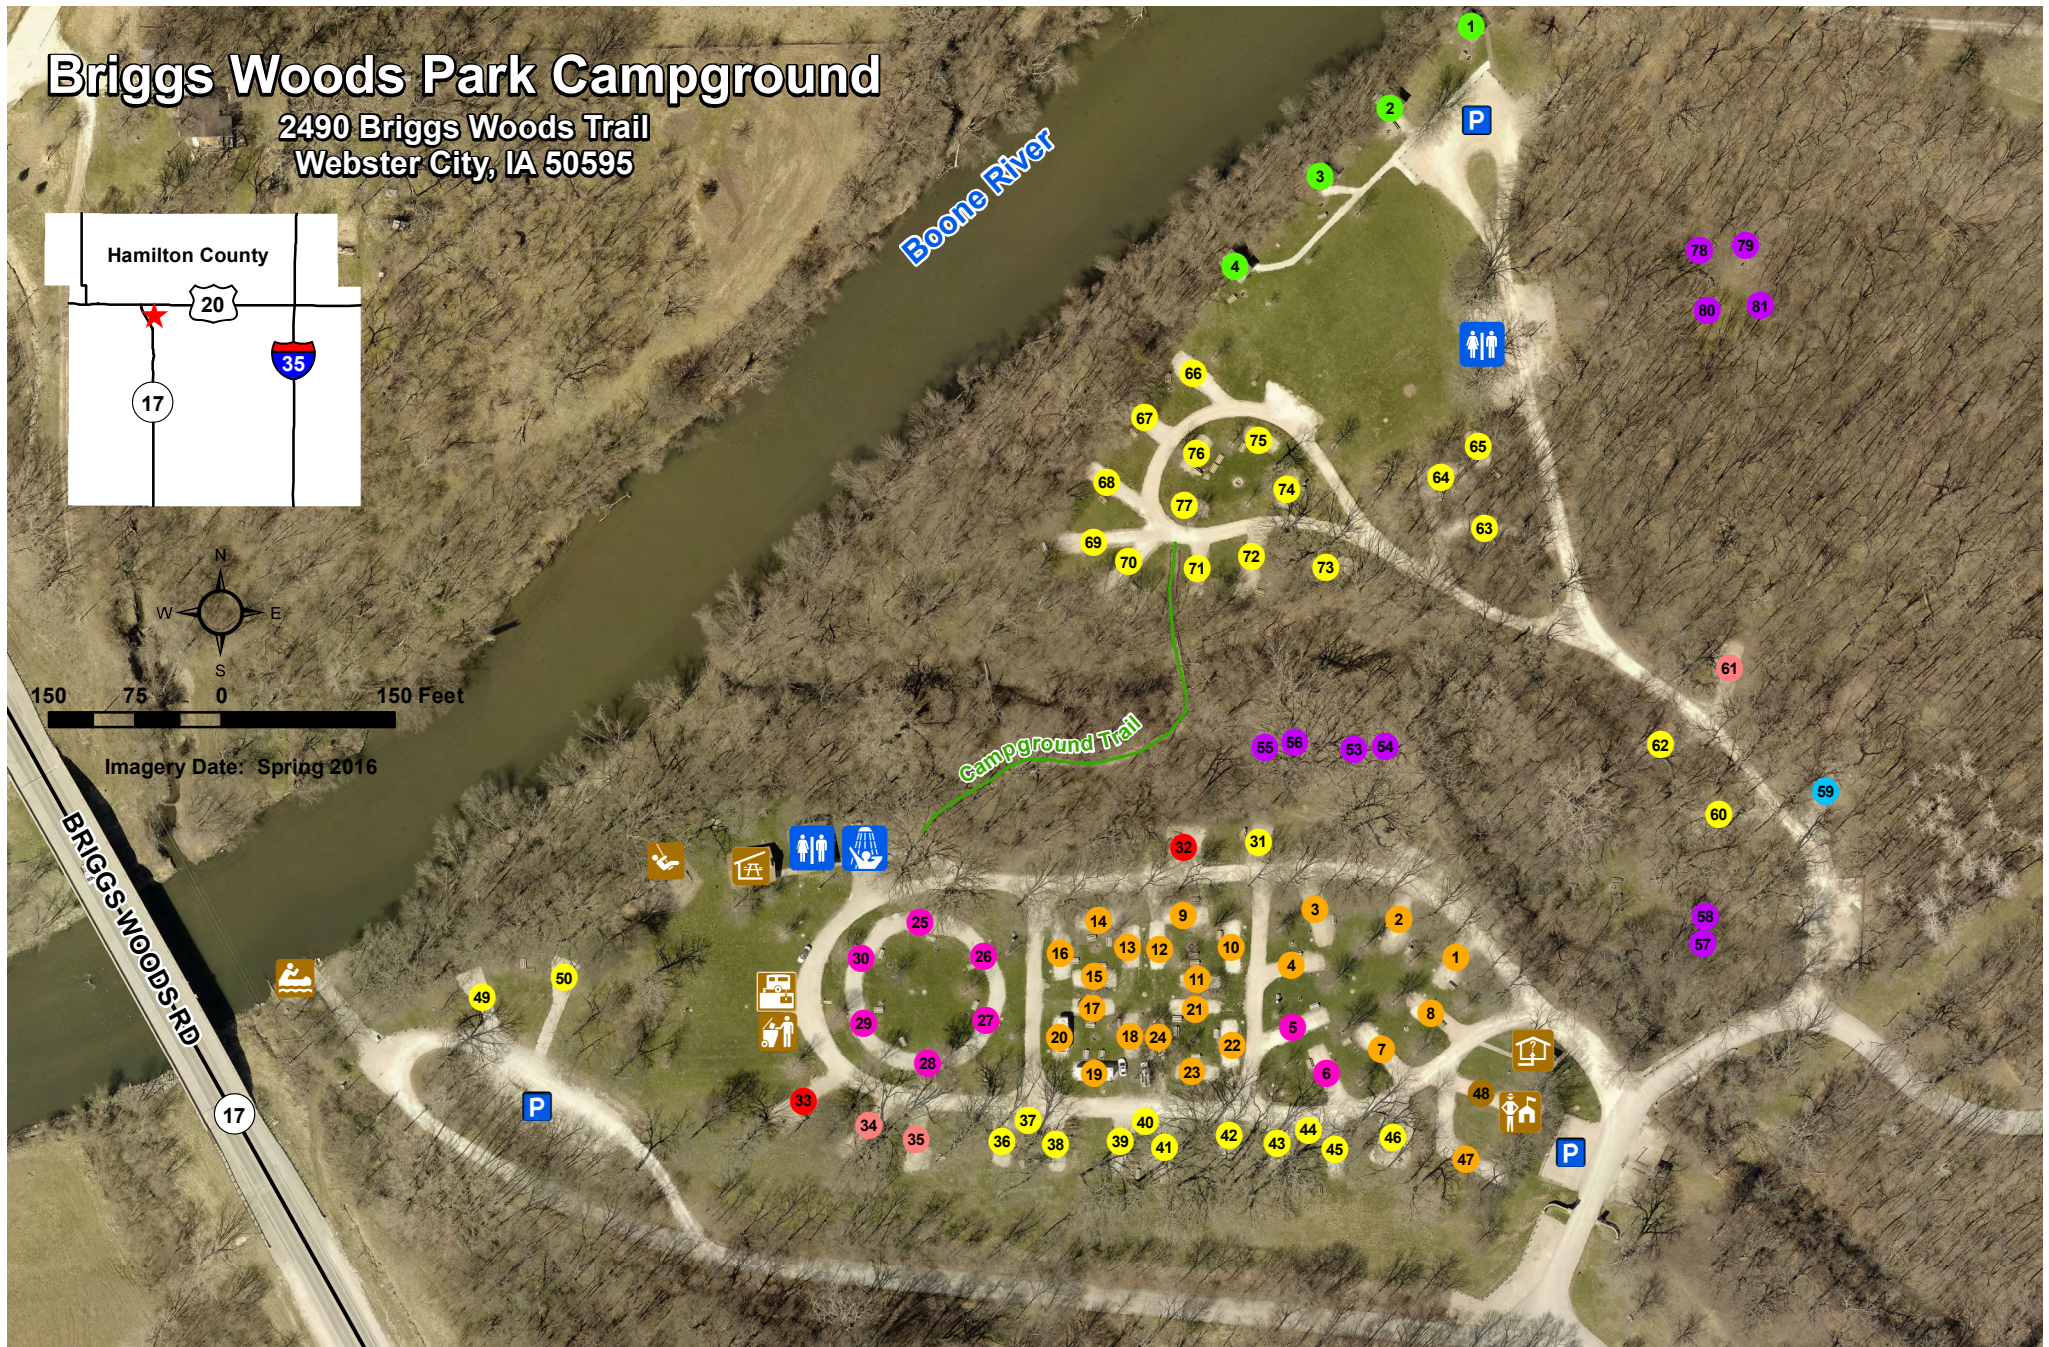

# Briggs Woods Park Campground

2490 Briggs Woods Trail  
Webster City, IA 50595

150 75 0 150 Feet

Imagery Date: Spring 2016

BRIGGS WOODS RD  
17

- |   |                               |                 |              |                    |         |
|---|-------------------------------|-----------------|--------------|--------------------|---------|
| Reserved Sites with Full Hook-up                      | Sites with Full Hook-up       | Cabin           | Dump Station | Registration Kiosk | Parking |
| Reserved Sites with Electric Only                     | Sites with Electric Only      | Shelter         | Playground   | Pit Latrines       |         |
| Reserved Sites with Electric & Handicap Accessibility | Tent Only Sites with Electric | Campground Host | Trash        | Restroom/Shower    |         |
| Sites with Electric & Handicap Accessibility          | Campground Host               | Canoe Access    |              |                    |         |

[www.mycountyparks.com](http://www.mycountyparks.com)

Hamilton County GIS Office  
Hamilton County, Iowa

Date: 11/30/2016

These data and/or map(s) are provided "as is" with no expressed or implied warranty of accuracy, correctness, or completeness. These data and/or map(s) do not replace or modify land surveys, deeds, and/or legal instruments defining land ownership or use. Hamilton County, Iowa disclaims all liability arising out of the use or misuse of these data and/or map(s) for any purpose.