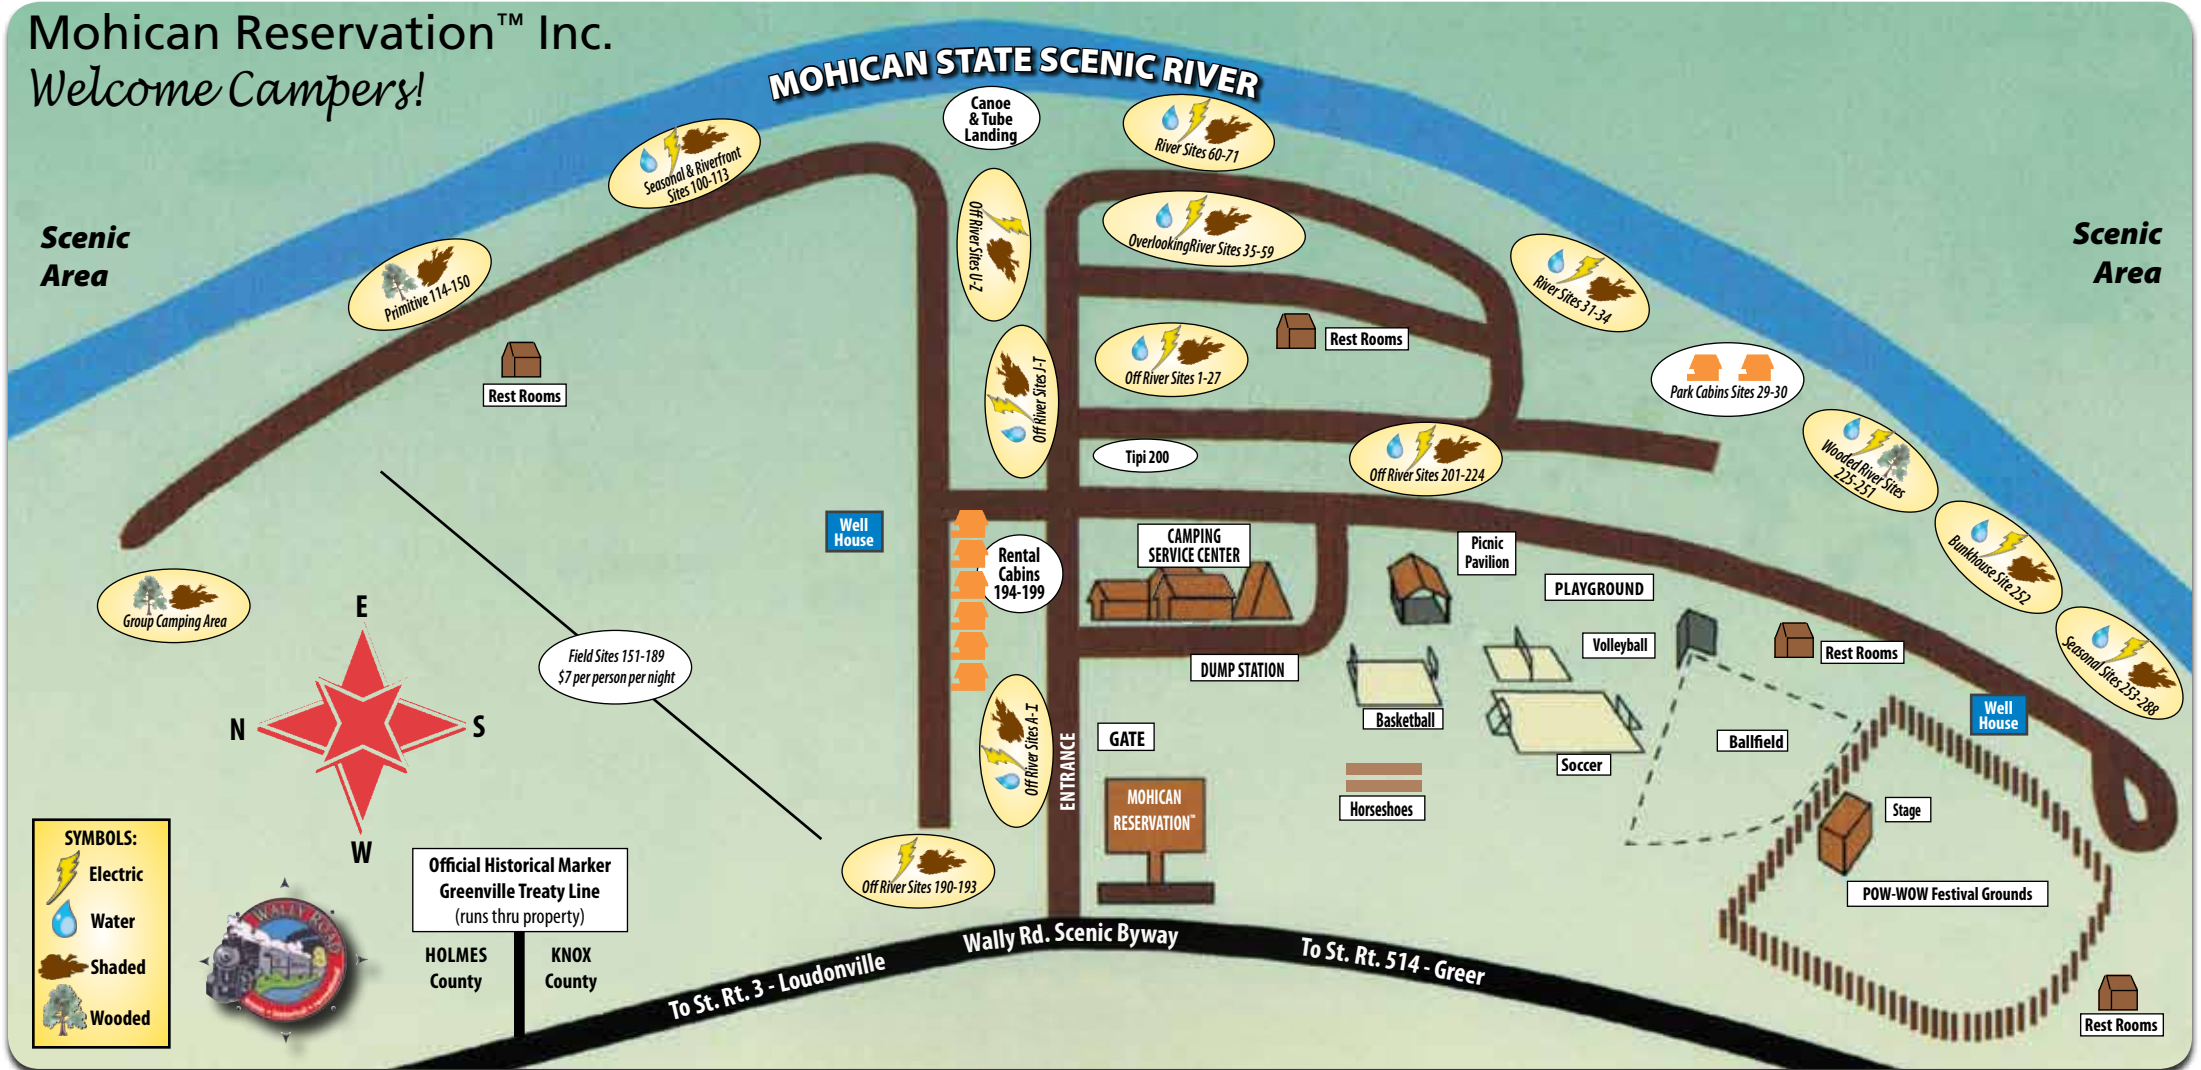

Mohican Reservation™ Inc.

Welcome Campers!

MOHICAN STATE SCENIC RIVER

Scenic Area

Scenic Area

SYMBOLS:

- Electric
- Water
- Shaded
- Wooded

**Official Historical Marker
Greenville Treaty Line**
(runs thru property)

HOLMES
County

KNOX
County

To St. Rt. 3 - Loudonville Wally Rd. Scenic Byway To St. Rt. 514 - Greer