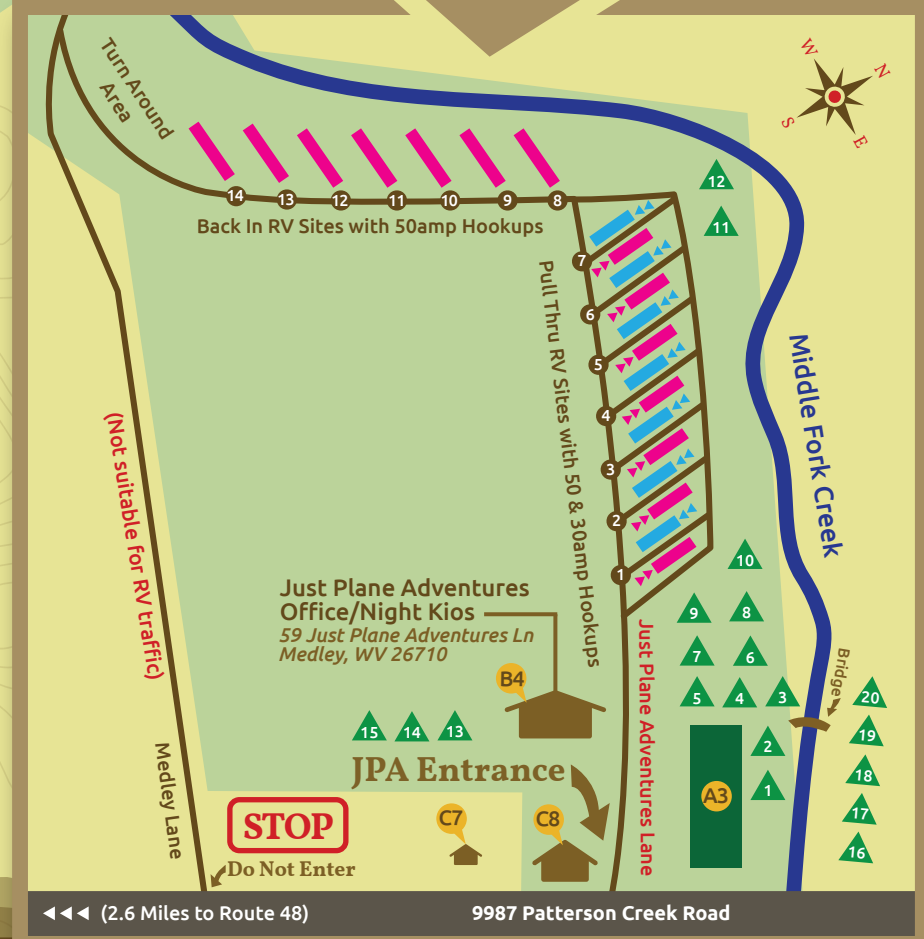

Just Plane Adventures

Lodging and Campground

Reservations: (304) 703-5878 or 5898

59 Just Plane Adventures Lane
Medley, WV 26710

www.justplaneadventures.com

Retreat Entrance

Just Plane Adventures Lane
Route 5
Medley Lane

SITE MAP

- A1** Private Shooting Range
Trails beyond B1 Private by permission only when range is not hot.
- A2** Airplane Hangar Rental
- A3** High Tunnel Garden
- A4** Private Residence
164 Visions Beyond Circle
- B1** Conference Center
- B2** Office & Hangar Home
353 Heavens Landing Lane
- B3** Airplane Hangar Bath/Shower
213 Heavens Landing Lane
- B4** Office/Store/Bathhouse /Laundry
59 Just Plane Adventures Lane
- C1** Cabin 1
361 Visions Beyond Circle
- C2** Cabin 2
45 Visions Beyond Circle
- C3** Cabin 3
309 Visions Beyond Circle
- C4** Cabin 4
309 Visions Beyond Circle
- C5** Cabin 5
194 Visions Beyond Circle
- C6** Cabin 6
216 Visions Beyond Circle
- C7** Cabin 7
9987 Patterson Creek Road
- C8** Farm House
9987 Patterson Creek Road

- By Permission Only
- Driving Road
- Walking Trail
- Body of Water
- Tent sites and Air Camping
- Aircraft Parking
- Retreat Building
- Vacation Rental
- 50 amp Truck Camper Site - Back In
- 50 amp RV Site - Back In
- 30 amp RV Site - Back In
- 50 amp RV Site - Pull Thru
- 30 amp RV Site - Pull Thru

STOP
Do Not Enter

◀◀ (2.6 Miles to Route 48) 9987 Patterson Creek Road