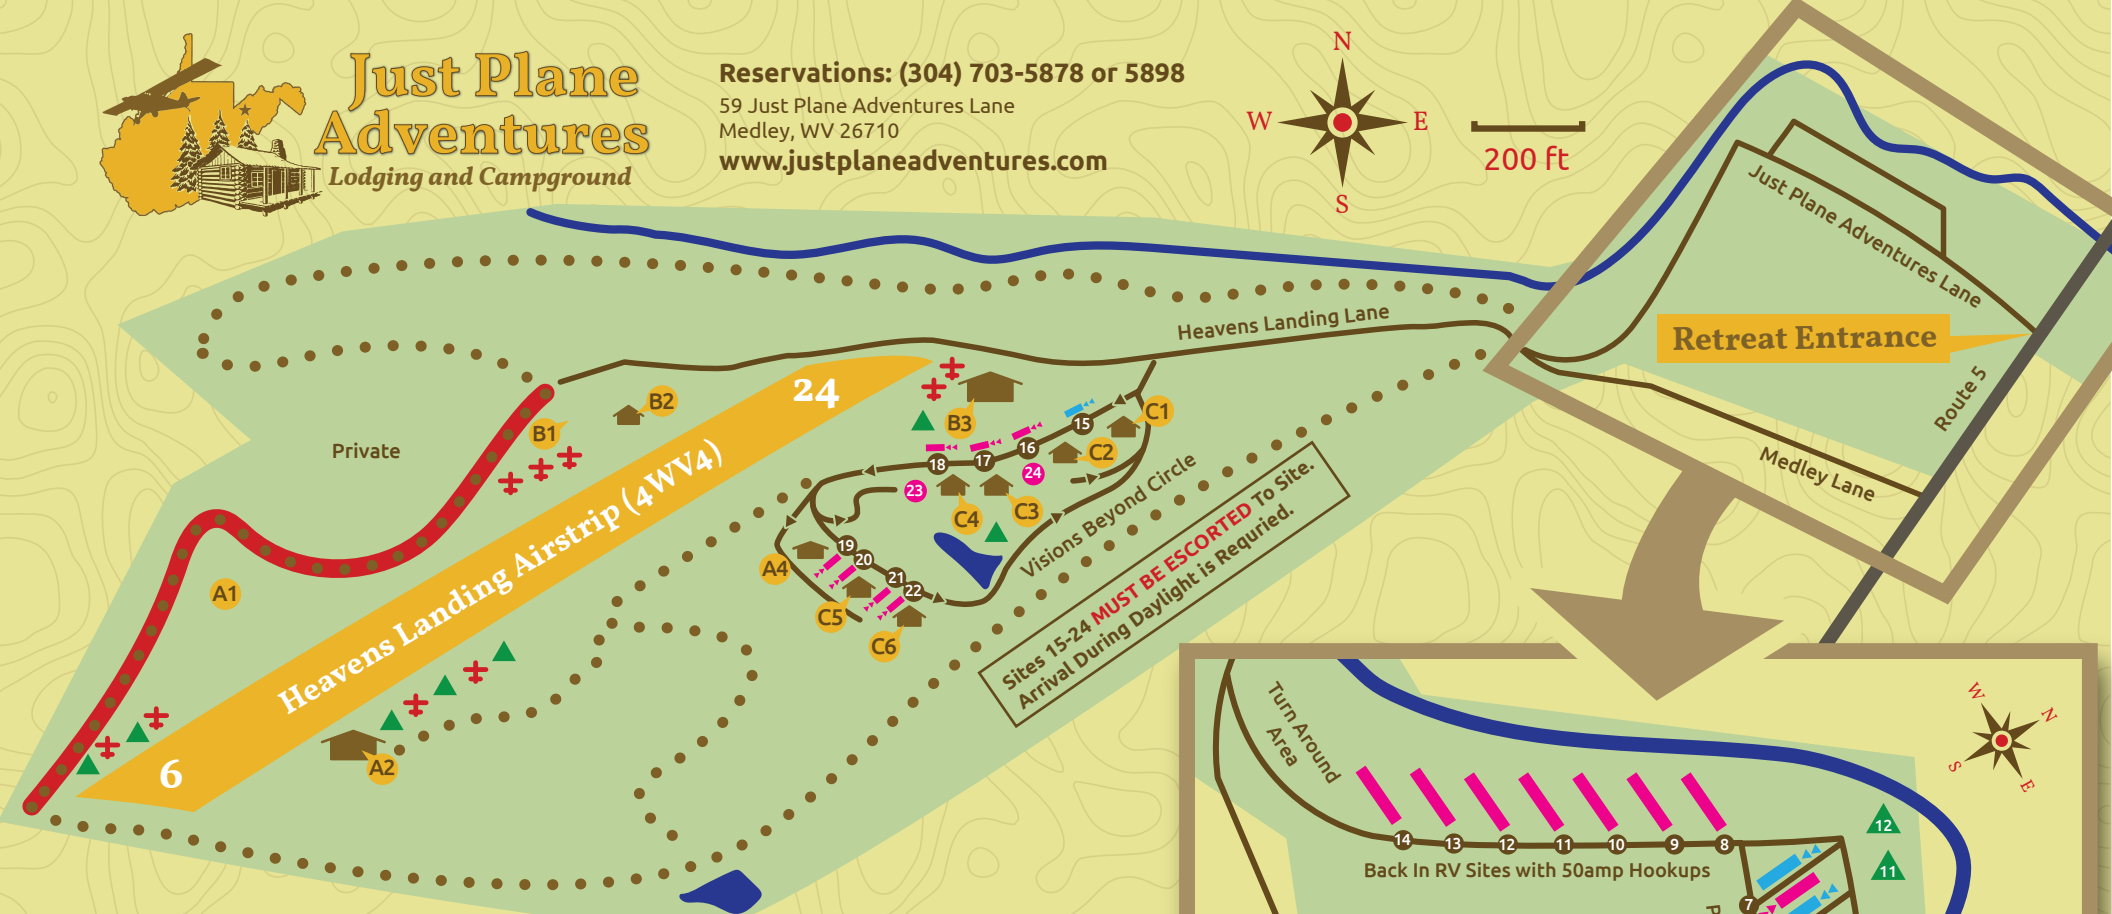

Just Plane Adventures

Lodging and Campground

Reservations: (304) 703-5878 or 5898

59 Just Plane Adventures Lane
Medley, WV 26710

www.justplaneadventures.com

Retreat Entrance

Just Plane Adventures Lane
Route 5
Medley Lane

SITE MAP

- A1** Private Shooting Range
Trails beyond B1 Private by permission only when range is not hot.
- A2** Airplane Hangar Rental
- A3** High Tunnel Garden
- A4** Private Residence
164 Visions Beyond Circle
- B1** Conference Center
- B2** Office & Hangar Home
353 Heavens Landing Lane
- B3** Airplane Hangar Bath/Shower
213 Heavens Landing Lane
- B4** Office/Store/Bathhouse /Laundry
59 Just Plane Adventures Lane
- C1** Cabin 1
361 Visions Beyond Circle
- C2** Cabin 2
45 Visions Beyond Circle
- C3** Cabin 3
309 Visions Beyond Circle
- C4** Cabin 4
309 Visions Beyond Circle
- C5** Cabin 5
194 Visions Beyond Circle
- C6** Cabin 6
216 Visions Beyond Circle
- C7** Cabin 7
9987 Patterson Creek Road
- C8** Farm House
9987 Patterson Creek Road

- By Permission Only
- Driving Road
- Walking Trail
- Body of Water
- Tent sites and Air Camping
- Aircraft Parking
- Retreat Building
- Vacation Rental
- 50 amp Truck Camper Site - Back In
- 50 amp RV Site - Back In
- 30 amp RV Site - Back In
- 50 amp RV Site - Pull Thru
- 30 amp RV Site - Pull Thru

STOP
Do Not Enter

◀◀ (2.6 Miles to Route 48) 9987 Patterson Creek Road