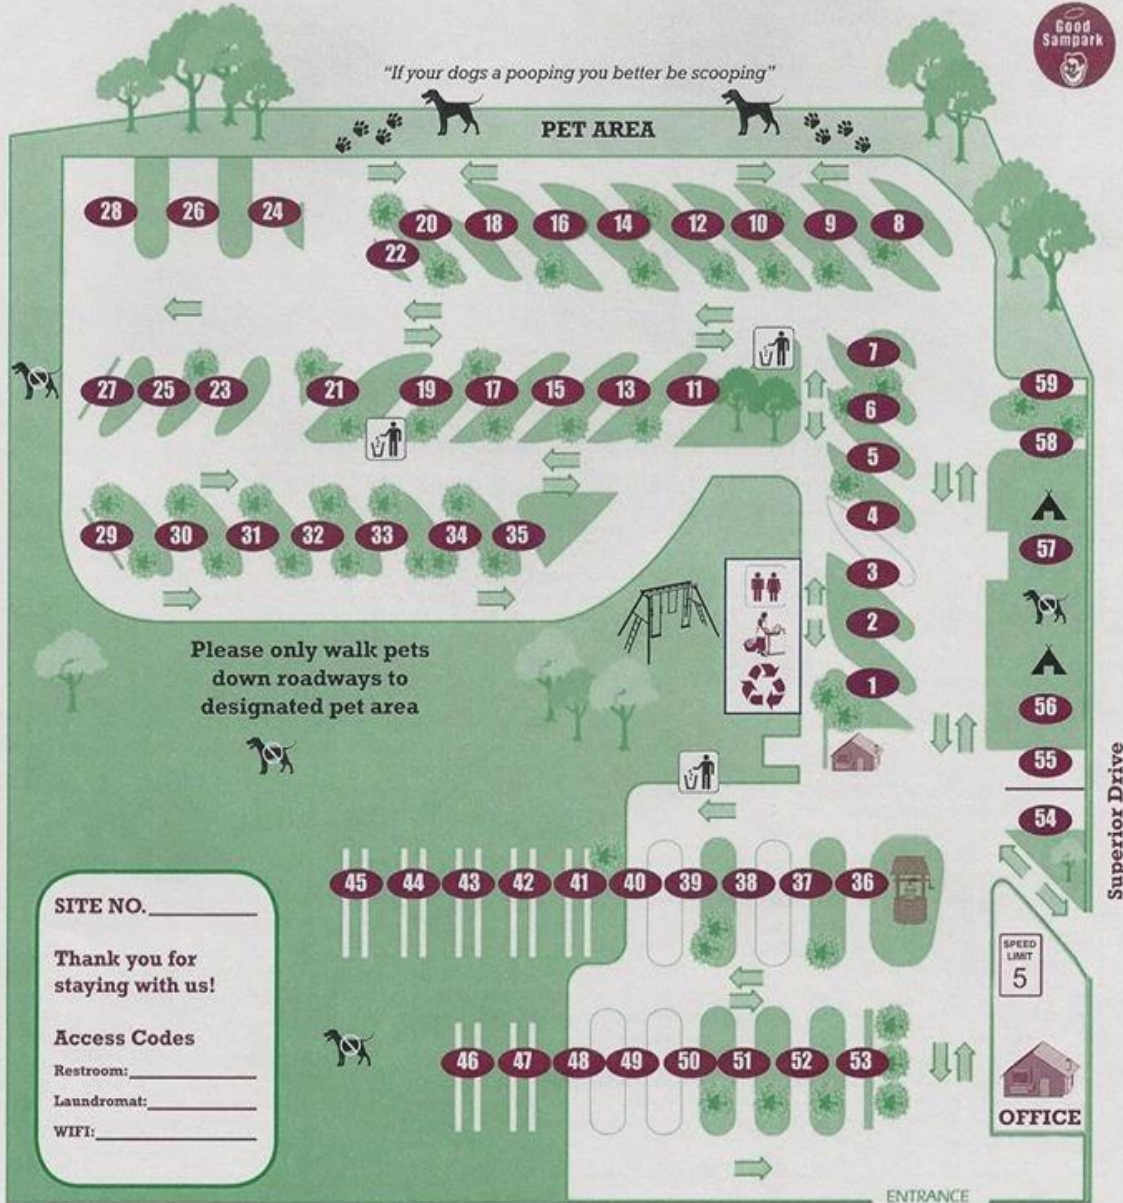

# PHILLIPS RV PARK

225 Bear River Drive, Evanston, Wyoming 82930 (I-80 Exit 6)

(307)789-3805 or 1-(800)-349-3805

www.phillipsrvpark.com

Find us on Facebook!

Family Owned & Operated  
Since 1936

SITE NO. \_\_\_\_\_

Thank you for staying with us!

Access Codes

Restroom: \_\_\_\_\_

Laundromat: \_\_\_\_\_

WIFI: \_\_\_\_\_

← To I-80 Exit 6      Bear River Drive      To Business District →